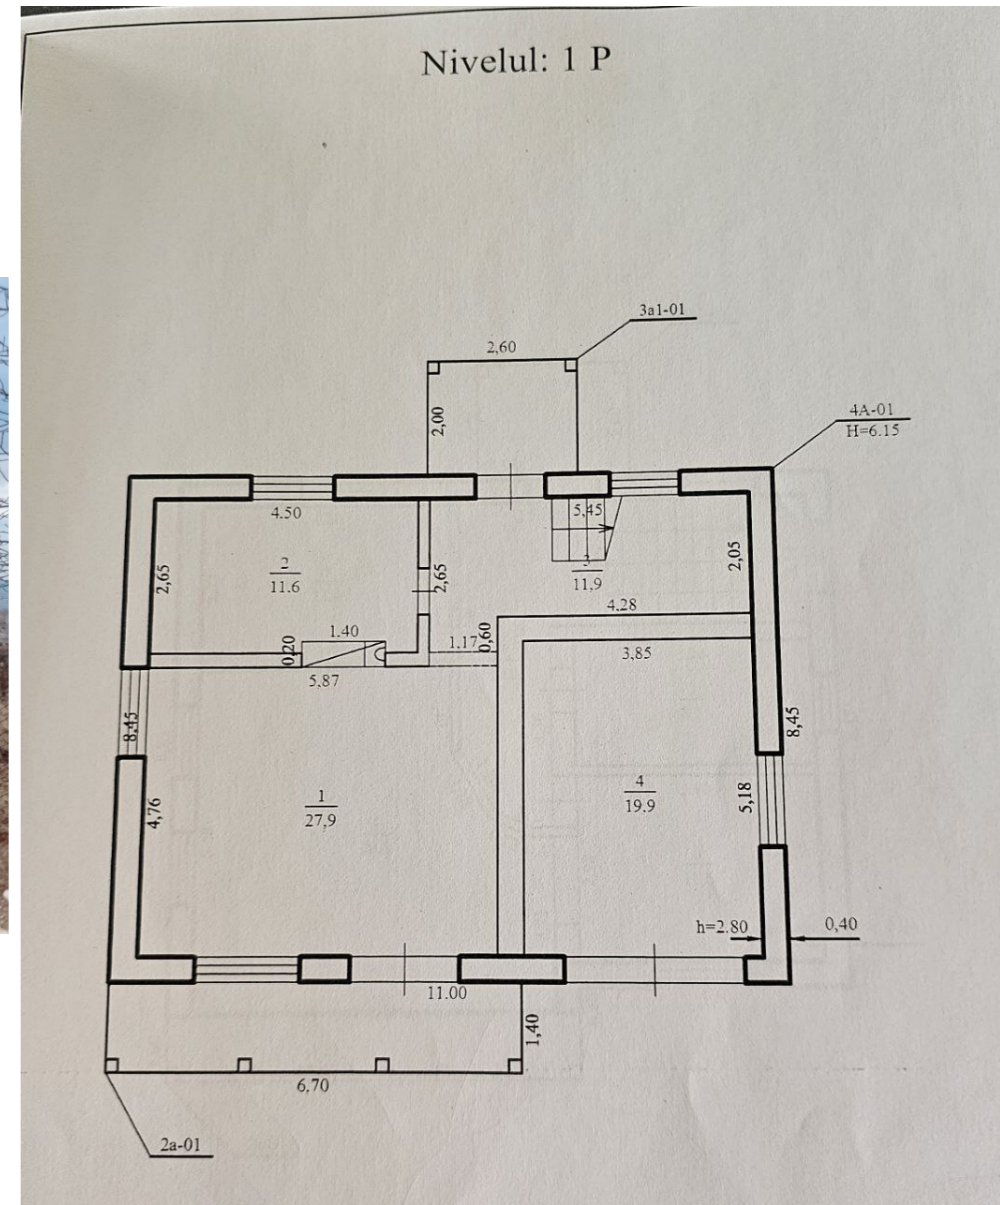

Nivelul: 3 M