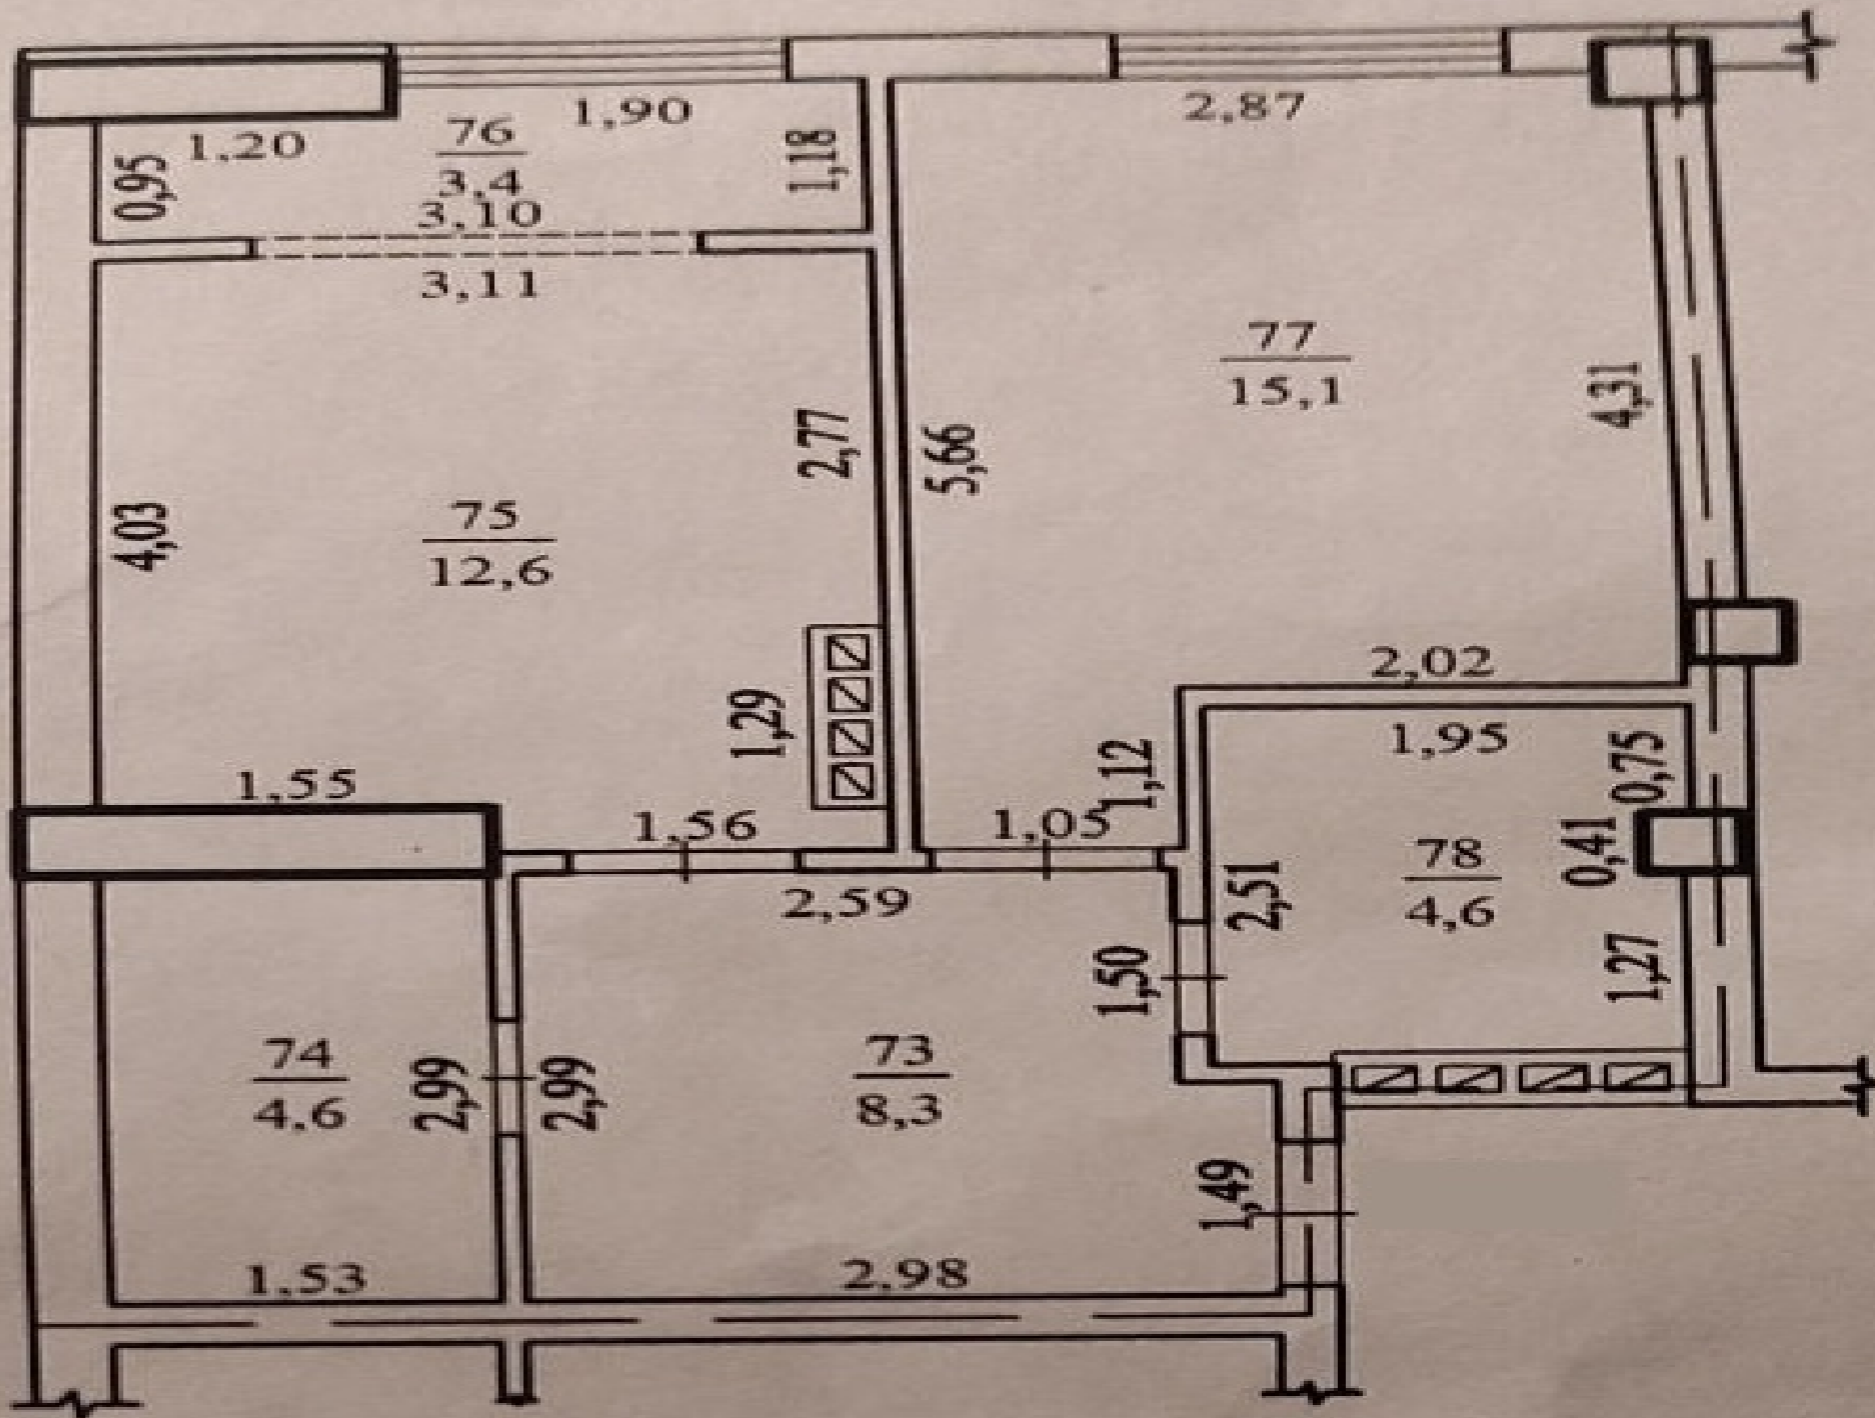

1-room apartment for sale in the Centru sector, Mihai Eminescu street.

The apartment is located in the residential complex "Eminescu Residence", built by the construction company Inamstro.

Total area: 50 sqm

Partitioning: hall, wardrobe, kitchen, veranda, bedroom, bathroom.

Characteristics:

- closed courtyard;
- metal entrance door to the apartment;
- autonomous heating;
- intercom;
- underground parking lot;
- double glazed windows with Rehau profile;
- silent elevator;
- adjacent territory equipped with modern facilities.

Nearby you will find: shops, restaurants, bank branches, pharmacies, kindergarten, school, etc.

Easy access to public transport in all directions of the city.