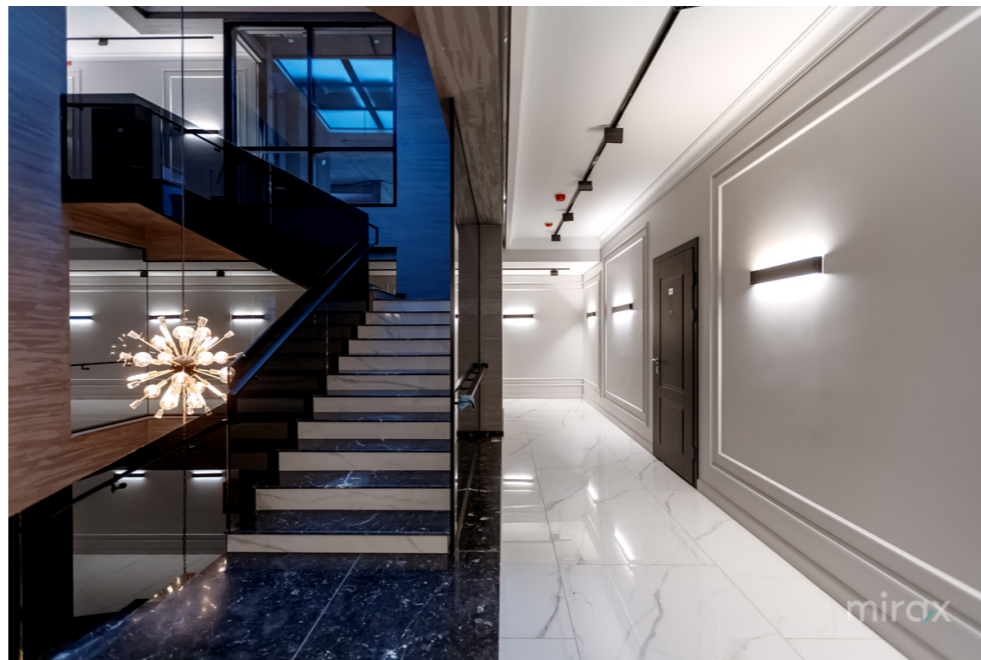

mirax

mirax

mirax

mirax

📍 STR. 31 AUGUST 1989, 85

☎ 078 27 77 17

✉ OFFICE@MIRAX.MD