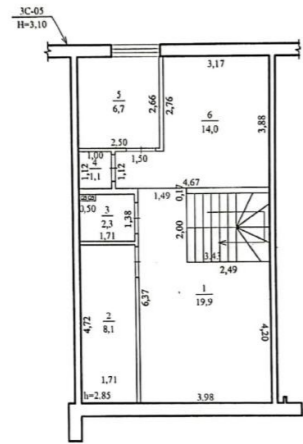

## STR. ANTON CRIHAN, CENTRU, CHIȘINĂU

Surface, m2  
**240**

Rooms  
**3**

Floors  
**2**

Land, are  
**2**

Garage  
**Yes**

Bathrooms  
**1**

Bulding type  
**New building**

Total area: 240 sqm

Land area: 2 ares.

Partitioning:

0 level: Basement

1st level: entrance hall, bathroom, living room combined with kitchen, terrace.

2nd level: 3 rooms, 2 sanitary blocks.

Characteristics:

Nivelul:-1 Subsol

Nivelul:2 Etaj