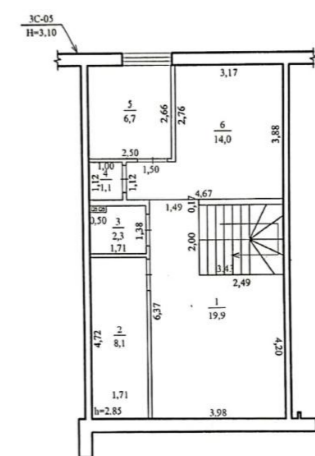

## STR. ANTON CRIHAN, CENTRU, CHIȘINĂU

Surface, m2  
**240**

Rooms  
**3**

Floors  
**2**

Land, are  
**2**

Garage  
**Yes**

Bathrooms  
**1**

Bulding type  
**New building**

Total area: 240 sqm

Land area: 2 ares.

Partitioning:

0 level: Basement

1st level: entrance hall, bathroom, living room combined with kitchen, terrace.

2nd level: 3 rooms, 2 sanitary blocks.

Characteristics:

Nivelul:-1 Subsol

Nivelul:2 Etaj