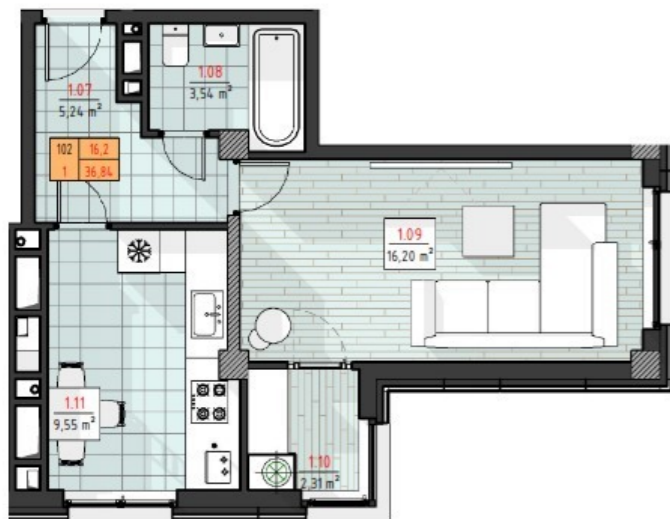

mirax

📍 STR. 31 AUGUST 1989, 85

☎ 078 27 77 17

✉ OFFICE@MIRAX.MD