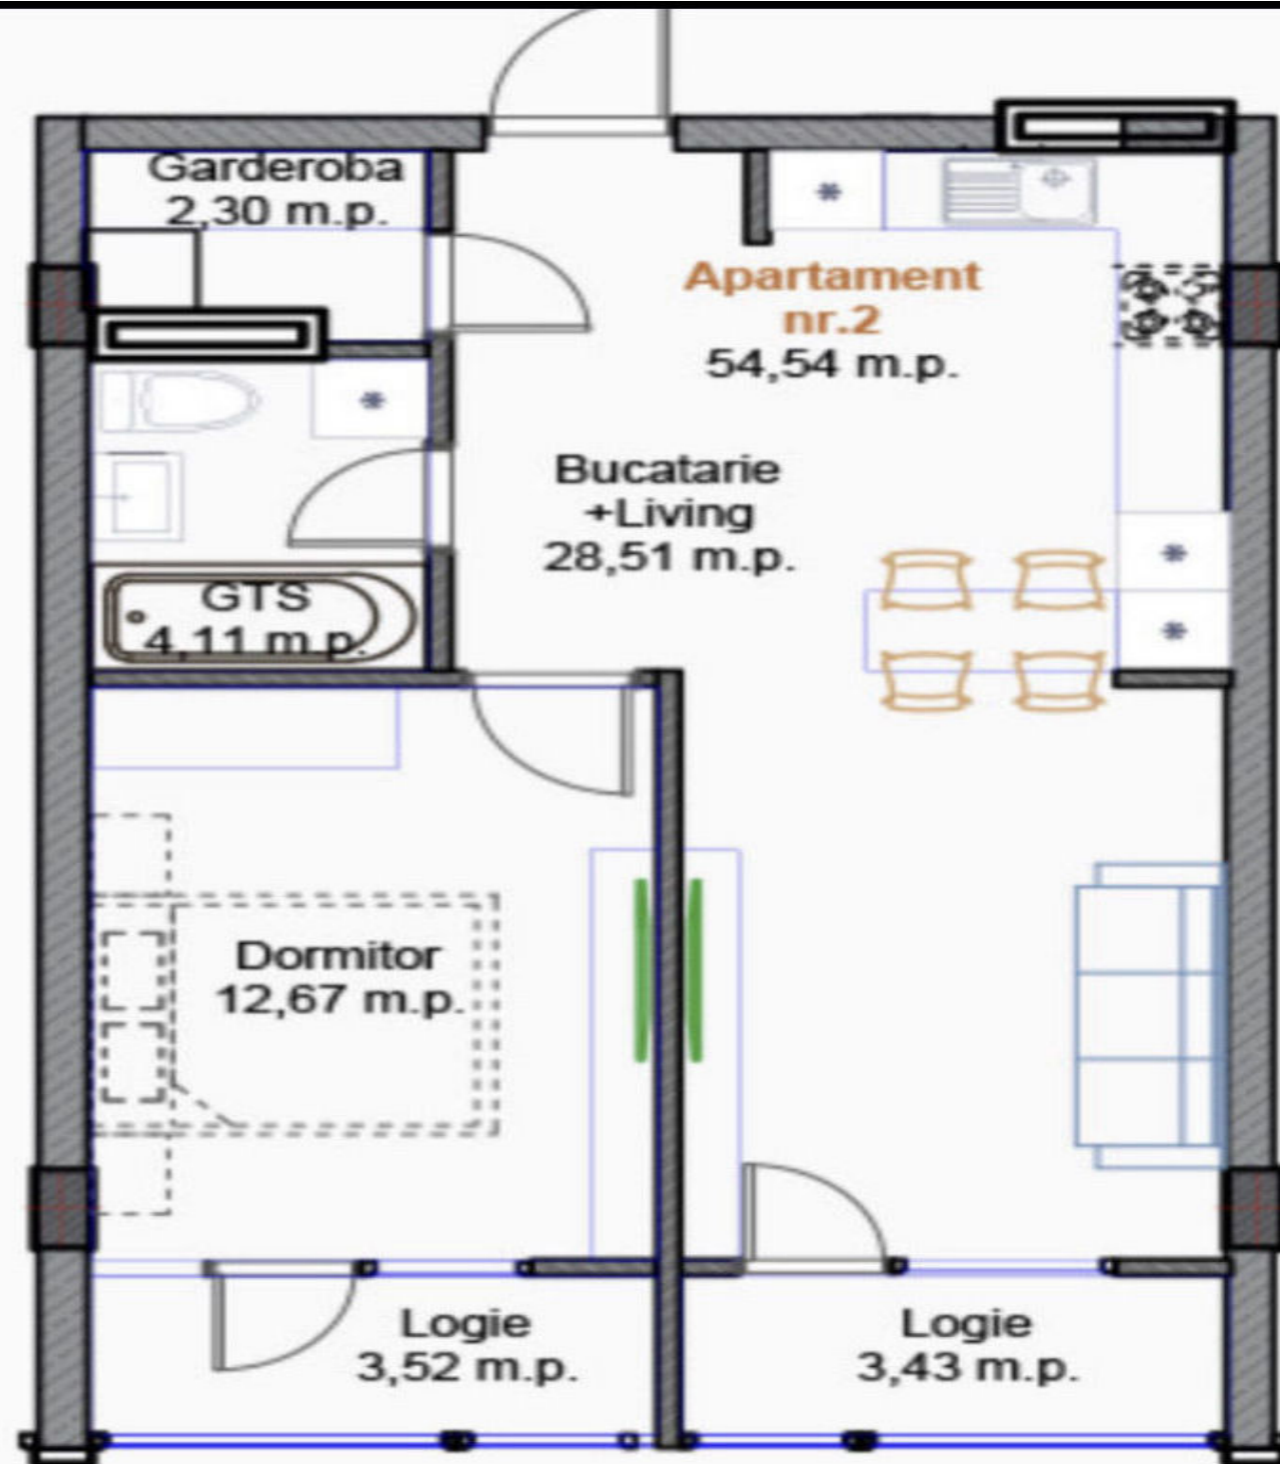

Apartment for sale with 1 bedroom and living room,
located in sec. Buiucani, on str. to the Church.

Residential complex "Hora Village".

Total area: 55 m.p.

Partitioning: bedroom, kitchen combined with living room,
sanitary block, wardrobe, 2 balconies.

Characteristics:

- autonomous heating;
- panoramic windows;
- red brick block;
- courtyard with restricted access and video surveillance;
- location next to Valea Morilor park.

The courtyard of the complex will be set up with various
commercial spaces, a private kindergarten, multiple
playgrounds for children, sports fields for adults, and in
the first stage, its own park with a pool and a pedestrian
walkway will be set up.

In the immediate vicinity you can find: banks, beauty
salons, supermarkets, educational institutions, etc.

Easy access to public transport in any direction of the
city.