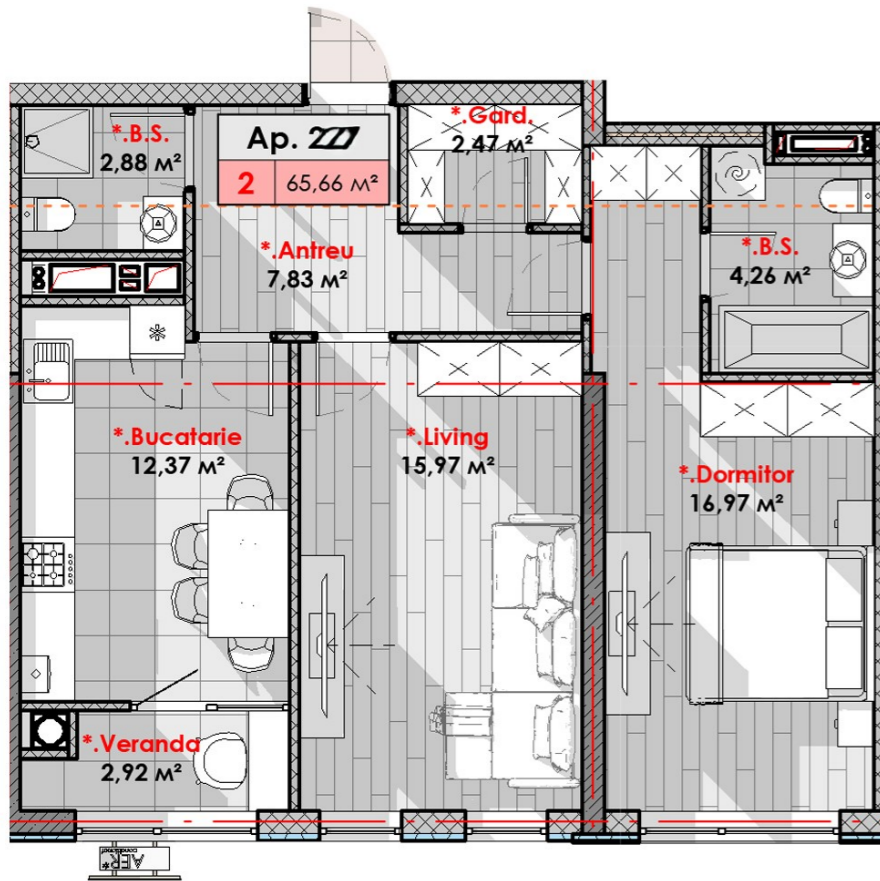

mirax

📍 STR. 31 AUGUST 1989, 85

☎ 078 27 77 17

✉ OFFICE@MIRAX.MD