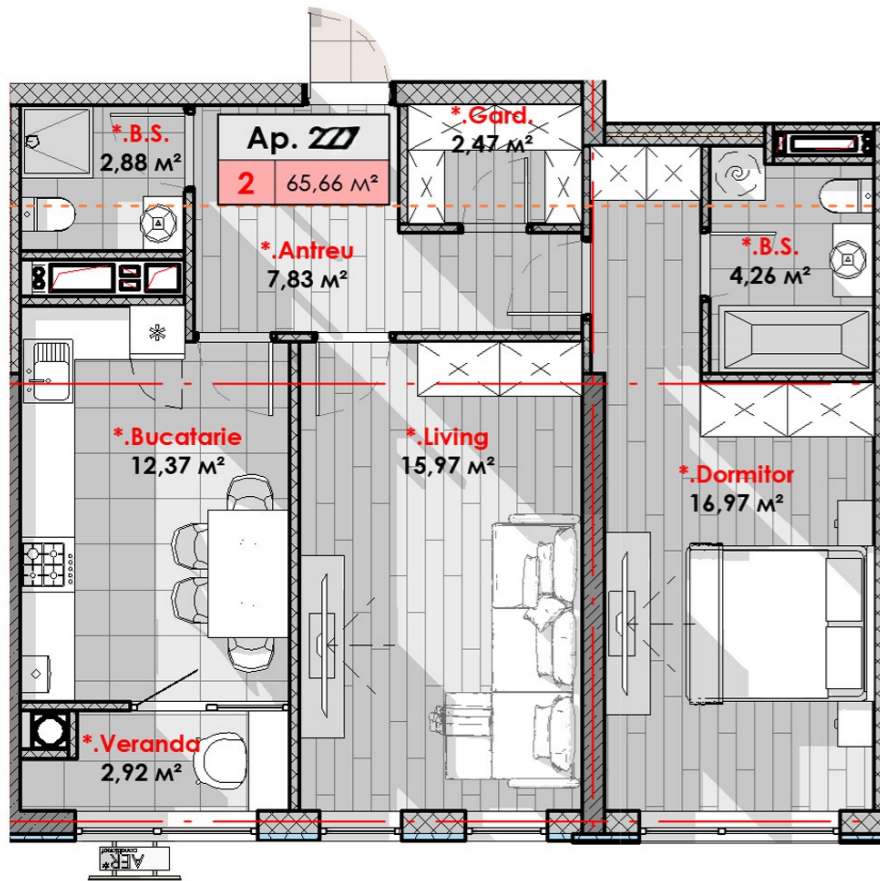

mirax

📍 STR. ARMENEASCĂ, 23

☎ +37378001717

✉ OFFICE@MIRAX.MD