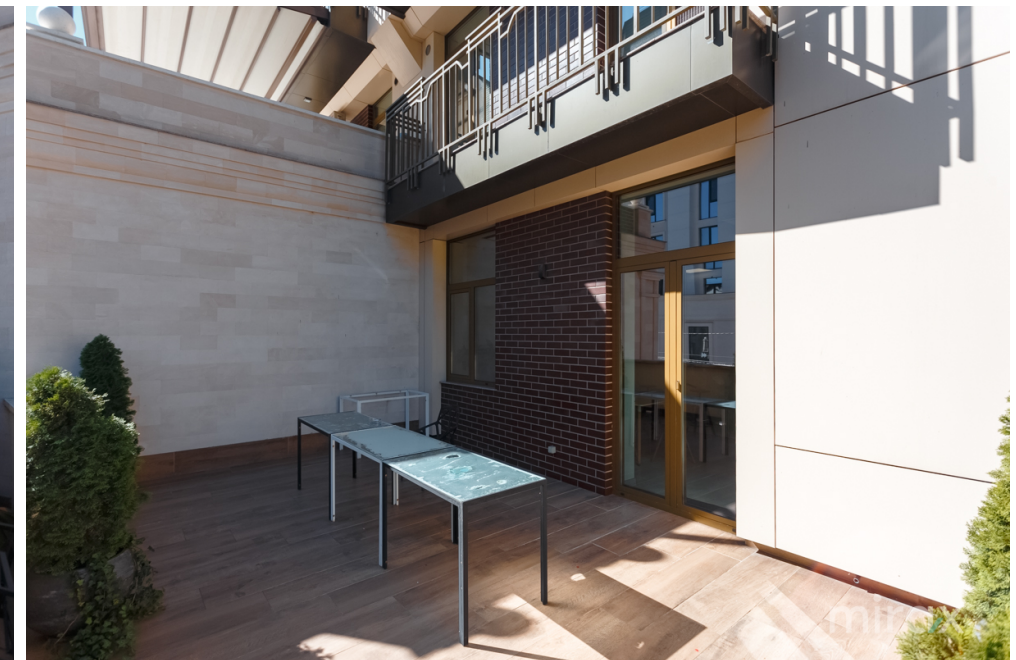

mirax

STR. 31 AUGUST 1989, 85

078 27 77 17

OFFICE@MIRAX.MD