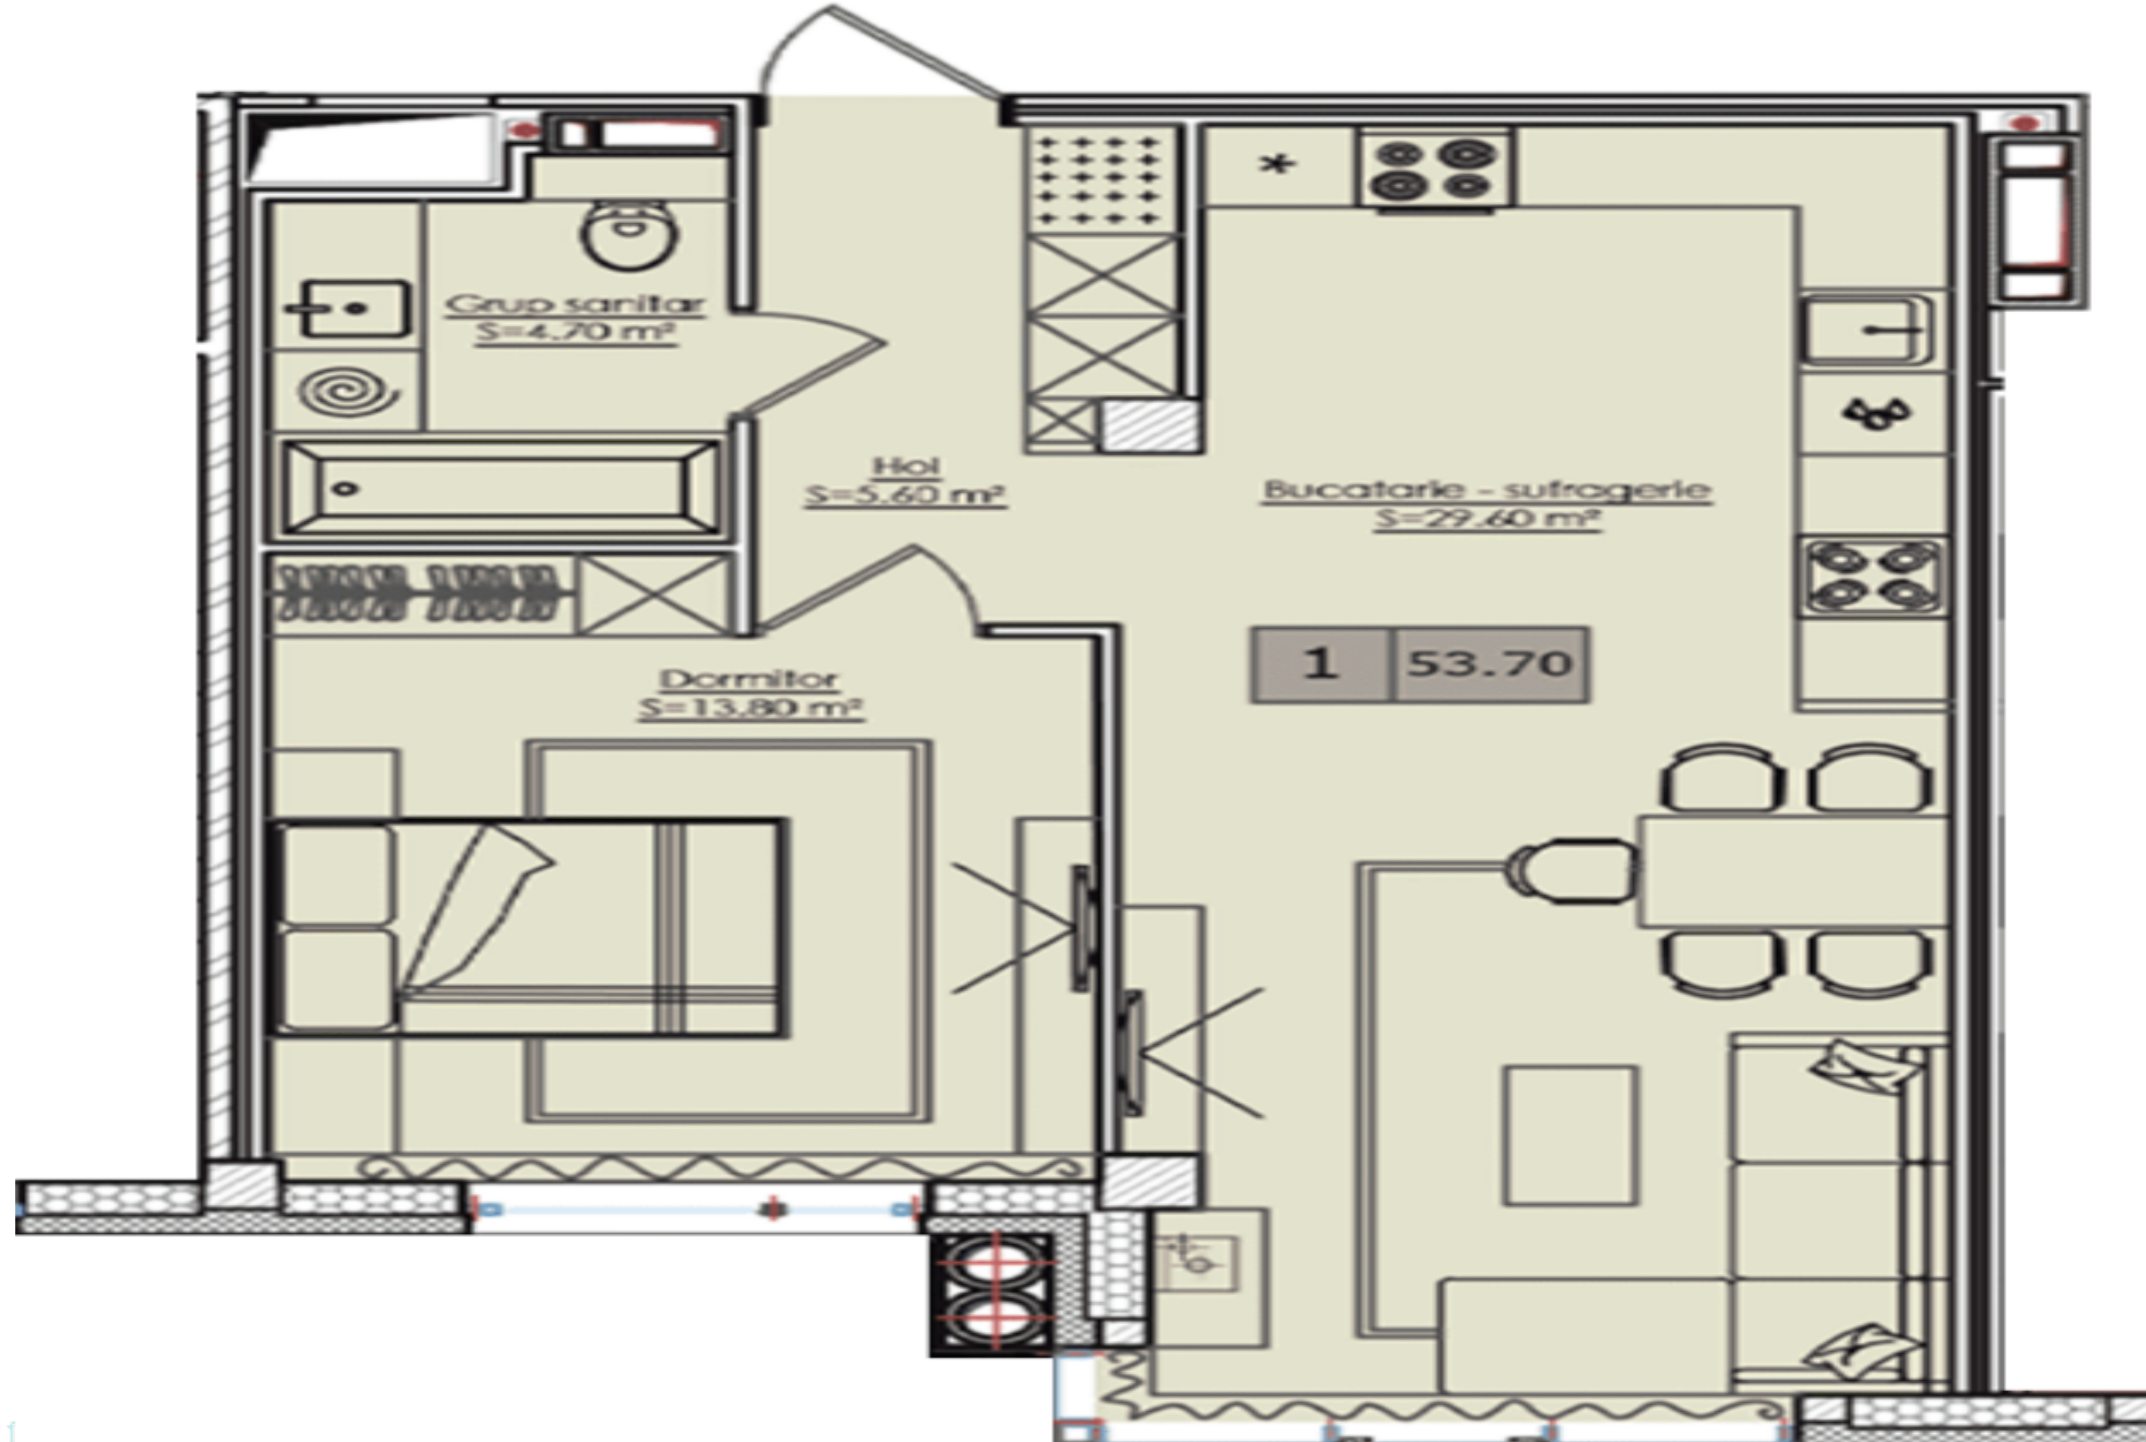

Apartment for sale with 1 room and living room located on Ialoveni str., Telecentru sector.

Estate SunRise residential complex, stage II.

Total area: 53.6 sq m

Partitioning: bedroom, living room, entrance hall, bathroom block.

Features:

- the complex built of red BRIKSTON brick;
- insulated with mineral wool;
- the white version;
- underground parking;
- armored door;
- autonomous heating;
- closed courtyard;
- playground.

Commissioning – 2026

Possibility of paying in installments directly from the developer.

Easy access to public transport in any direction of the city.