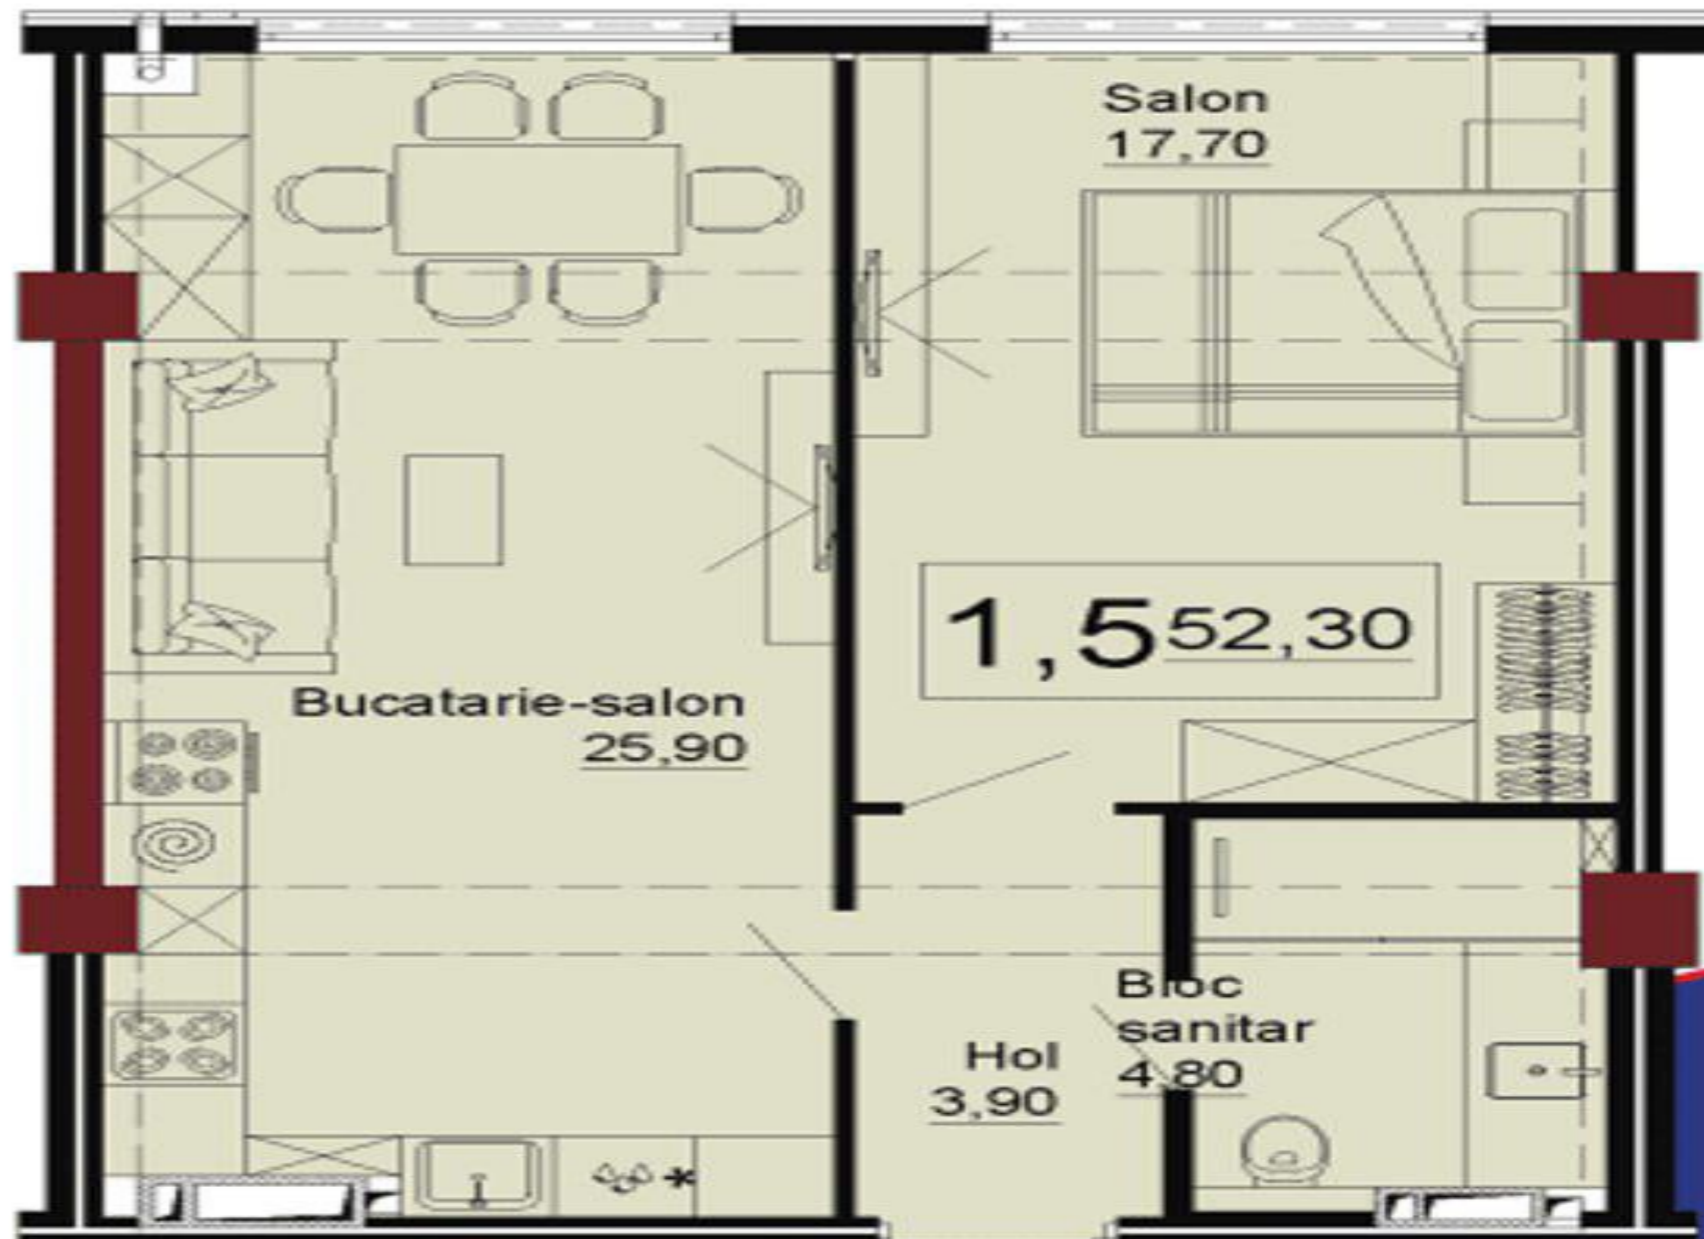

Apartment for sale with 1 room and living room located on Ialoveni str., Telecentru sector.

Estate SunRise residential complex, stage II.

Total area: 52.3 sq m

Partitioning: hall, bathroom, bedroom, kitchen and living room.

Features:

- the complex built of red BRIKSTON brick;
- insulated with mineral wool;
- the white version;
- underground parking;
- armored door;
- autonomous heating;
- closed courtyard;
- playground.

Commissioning – 2026

Possibility of paying in installments directly from the developer.

Easy access to public transport in any direction of the city.