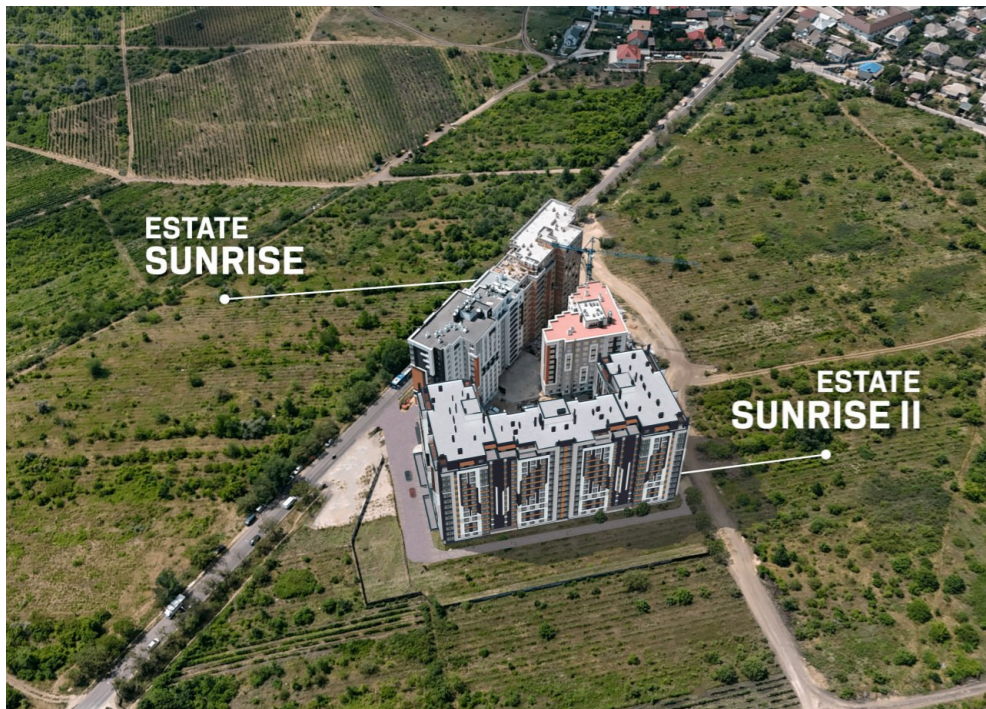

mirax

📍 STR. 31 AUGUST 1989, 85

☎ 078 27 77 17

✉ OFFICE@MIRAX.MD