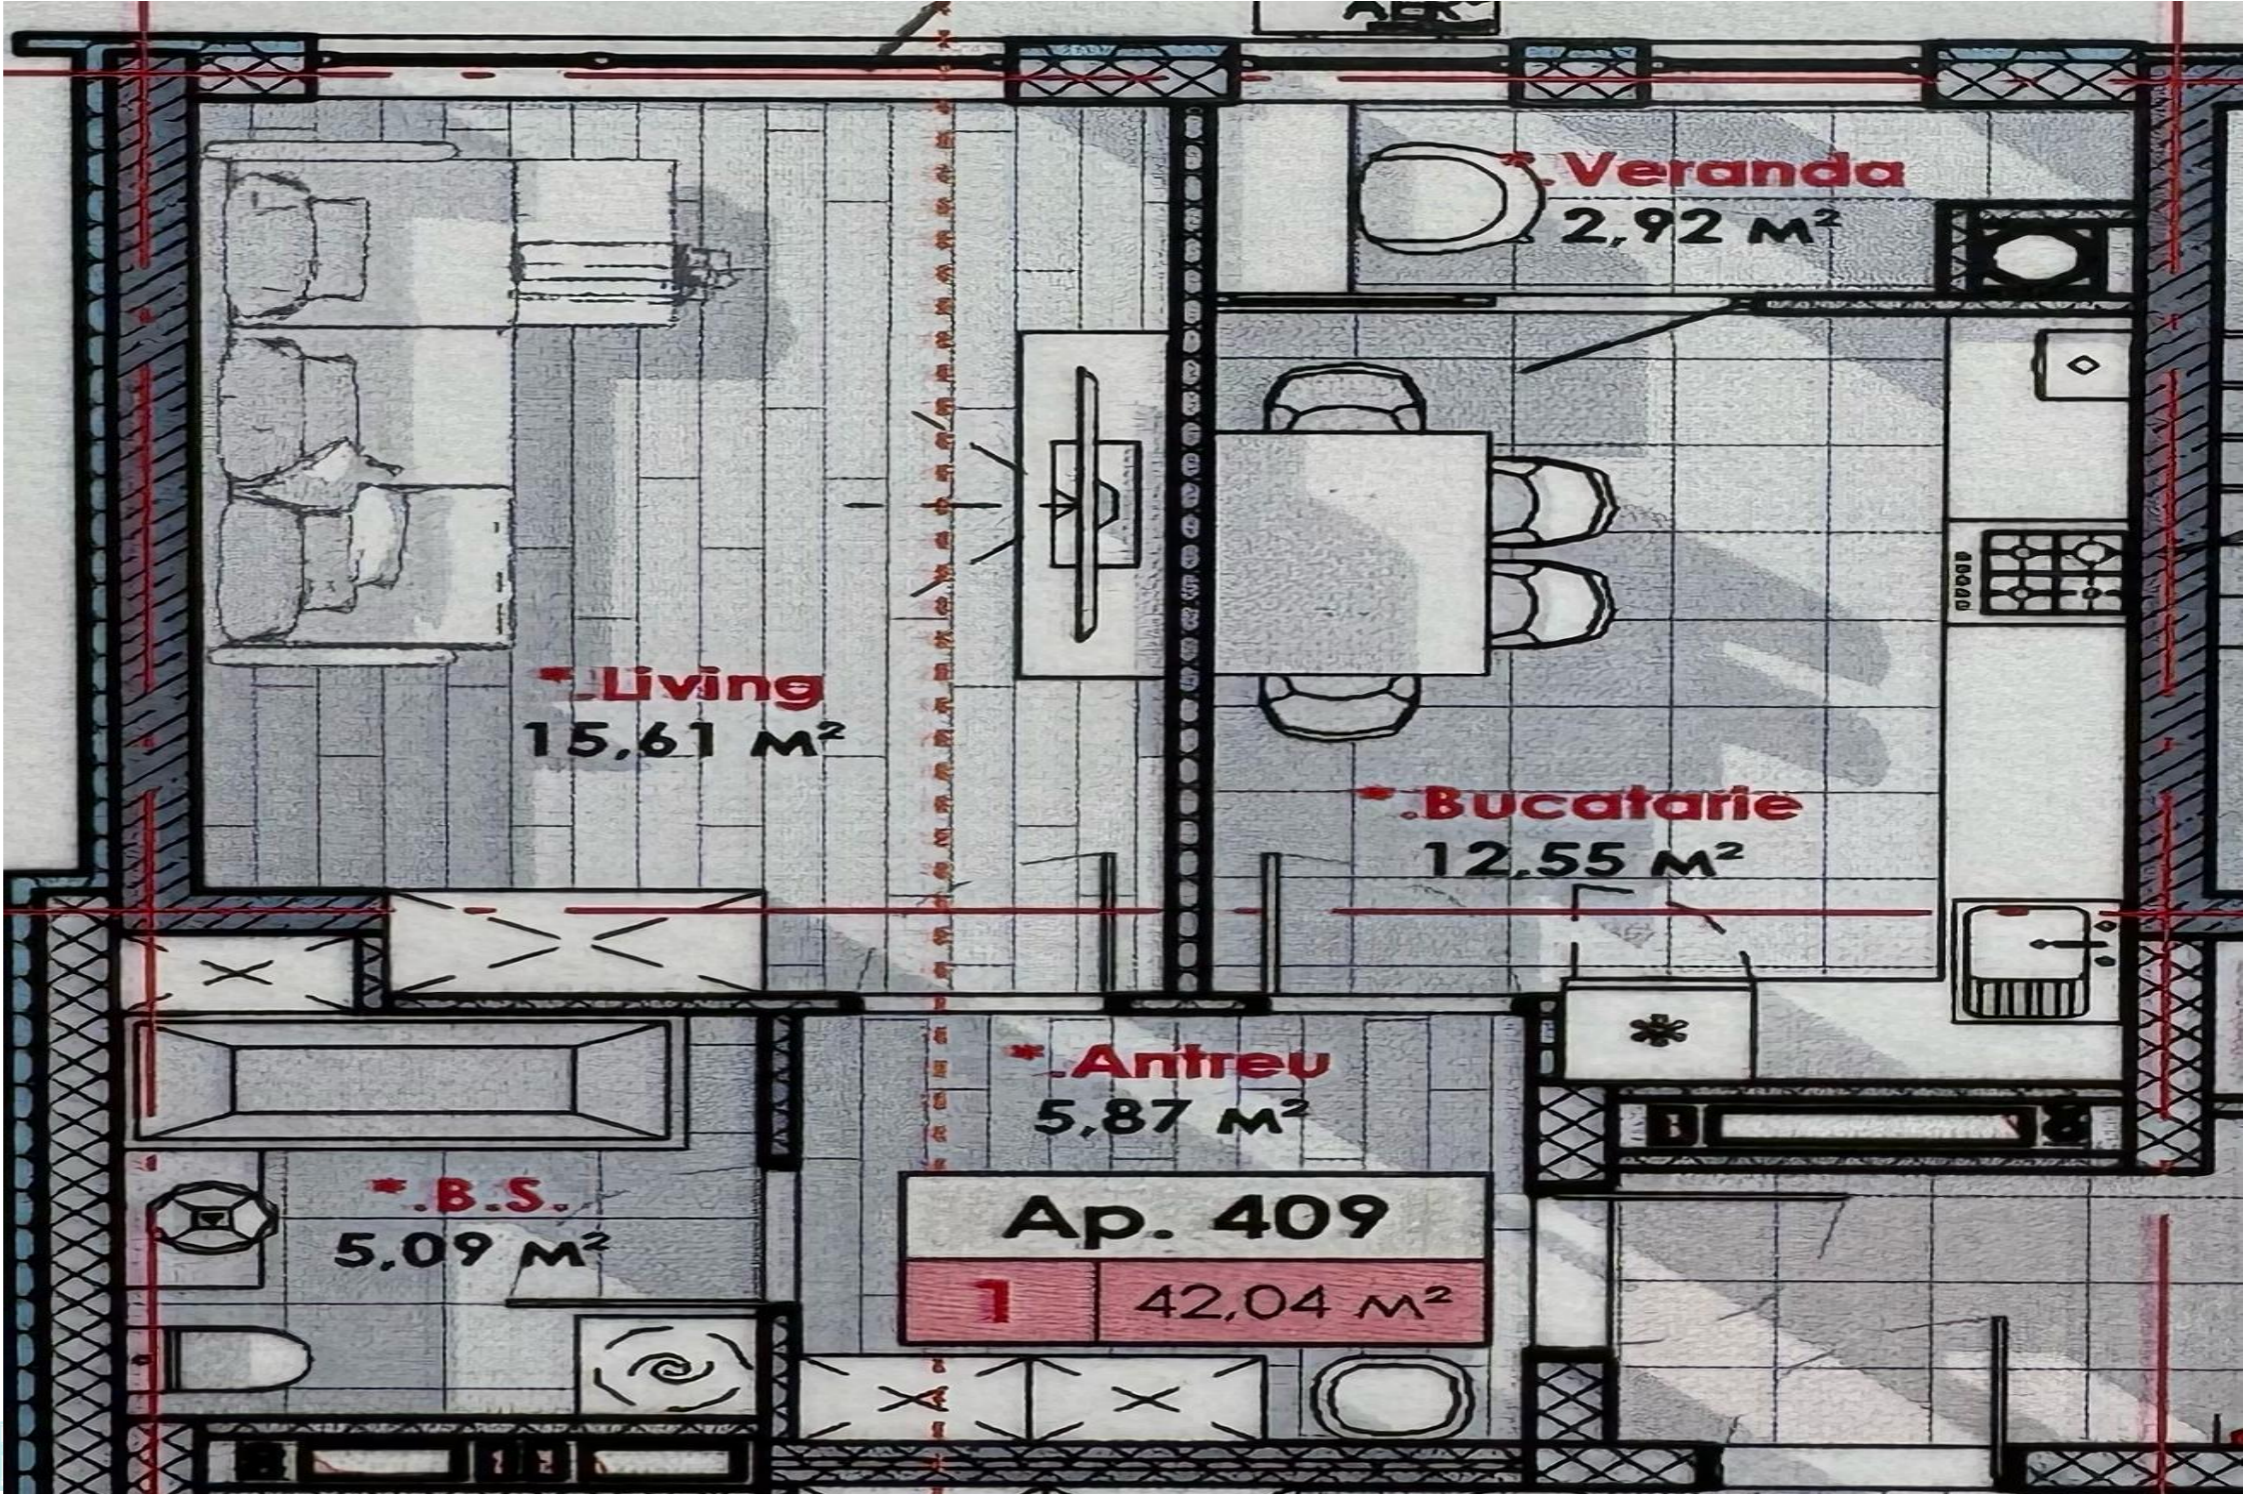

1-room apartment for sale, located on the road. You're eating, sec. Telecentre in the "Solaris" Residential District. Lagmar construction company.

Total area: 42 sqm

Compartmentalization: bedroom, kitchen, sanitary block, hall, balcony.

Features:

- White variant;
- Autonomous heating;
- Project composed of 23 residential blocks;
- Underground parking;
- Panoramic windows;
- Pedestrian alleys;
- Leisure and sports spaces;
- Video surveillance;
- Green area;
- Playground for children.

Commissioning 2028.

Possibility to pay in installments.

Nearby you will find: Kaufland supermarket, school, shopping centers, kindergarten, etc.

Easy access to public transport in any direction of the city.