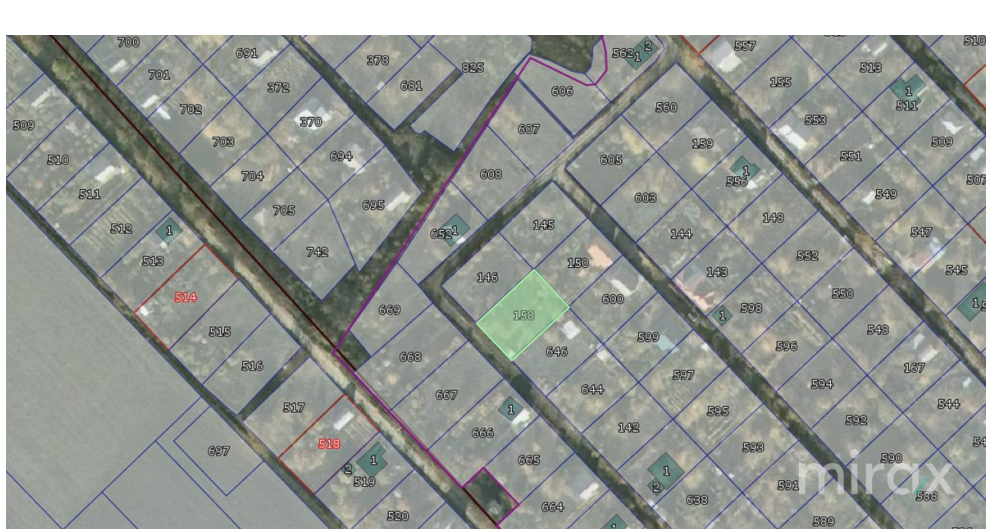

mirax

📍 STR. 31 AUGUST 1989, 85

☎ 078 27 77 17

✉ OFFICE@MIRAX.MD