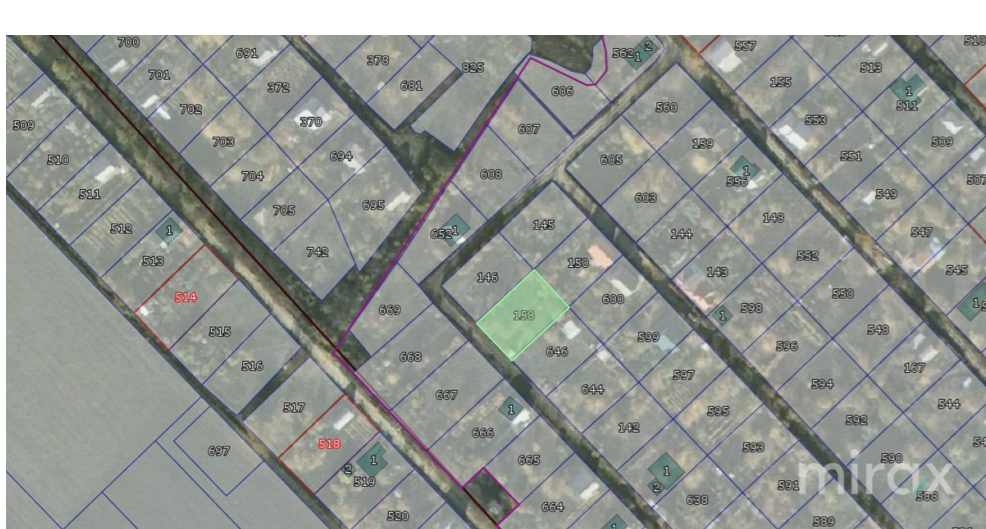

mirax

📍 STR. 31 AUGUST 1989, 85

☎ 078 27 77 17

✉ OFFICE@MIRAX.MD