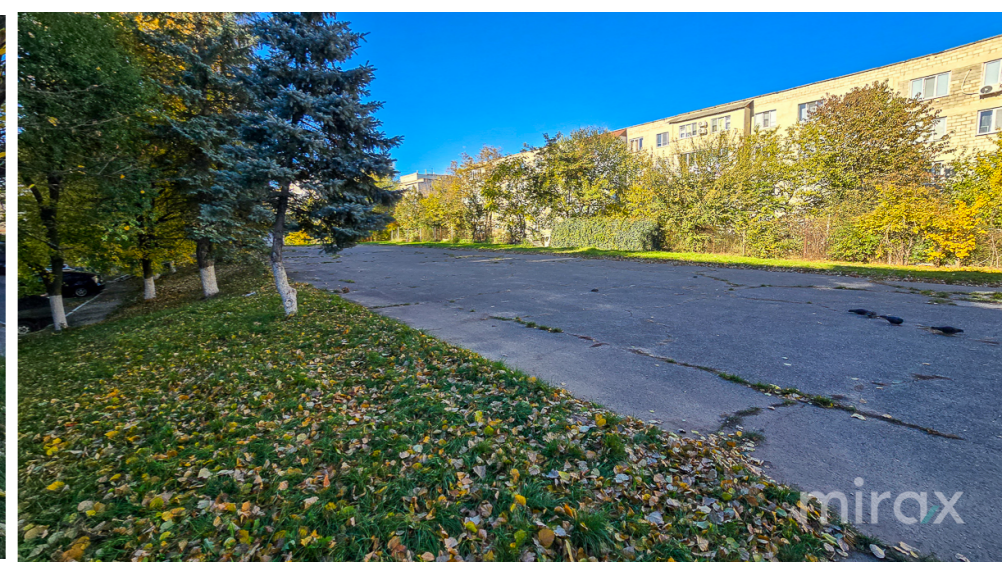

mirax

📍 STR. 31 AUGUST 1989, 85

☎ 078 27 77 17

✉ OFFICE@MIRAX.MD