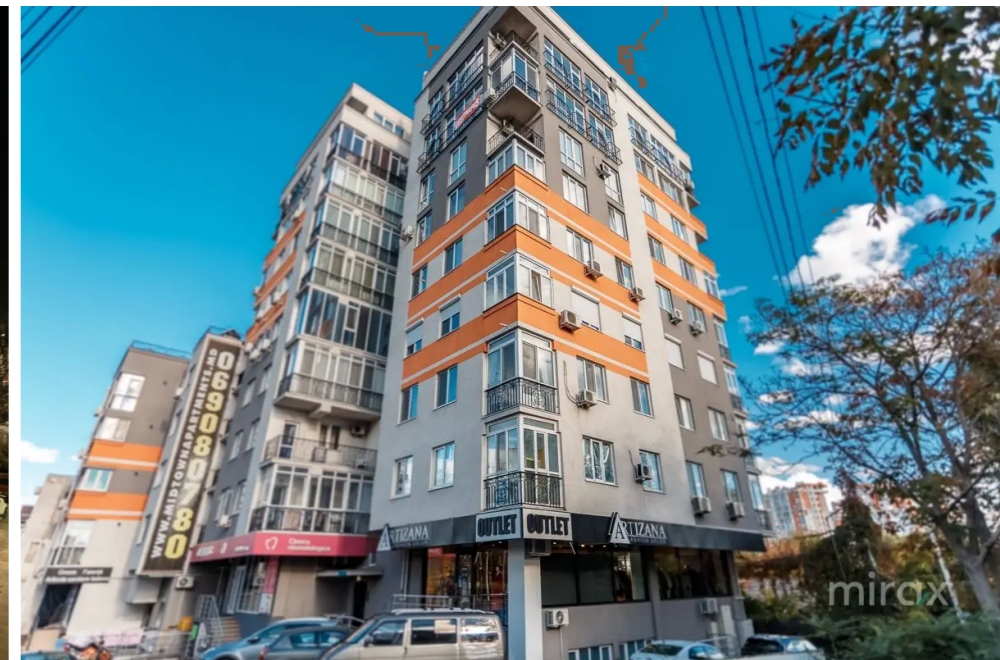

mirax

📍 STR. 31 AUGUST 1989, 85

☎ 078 27 77 17

✉ OFFICE@MIRAX.MD