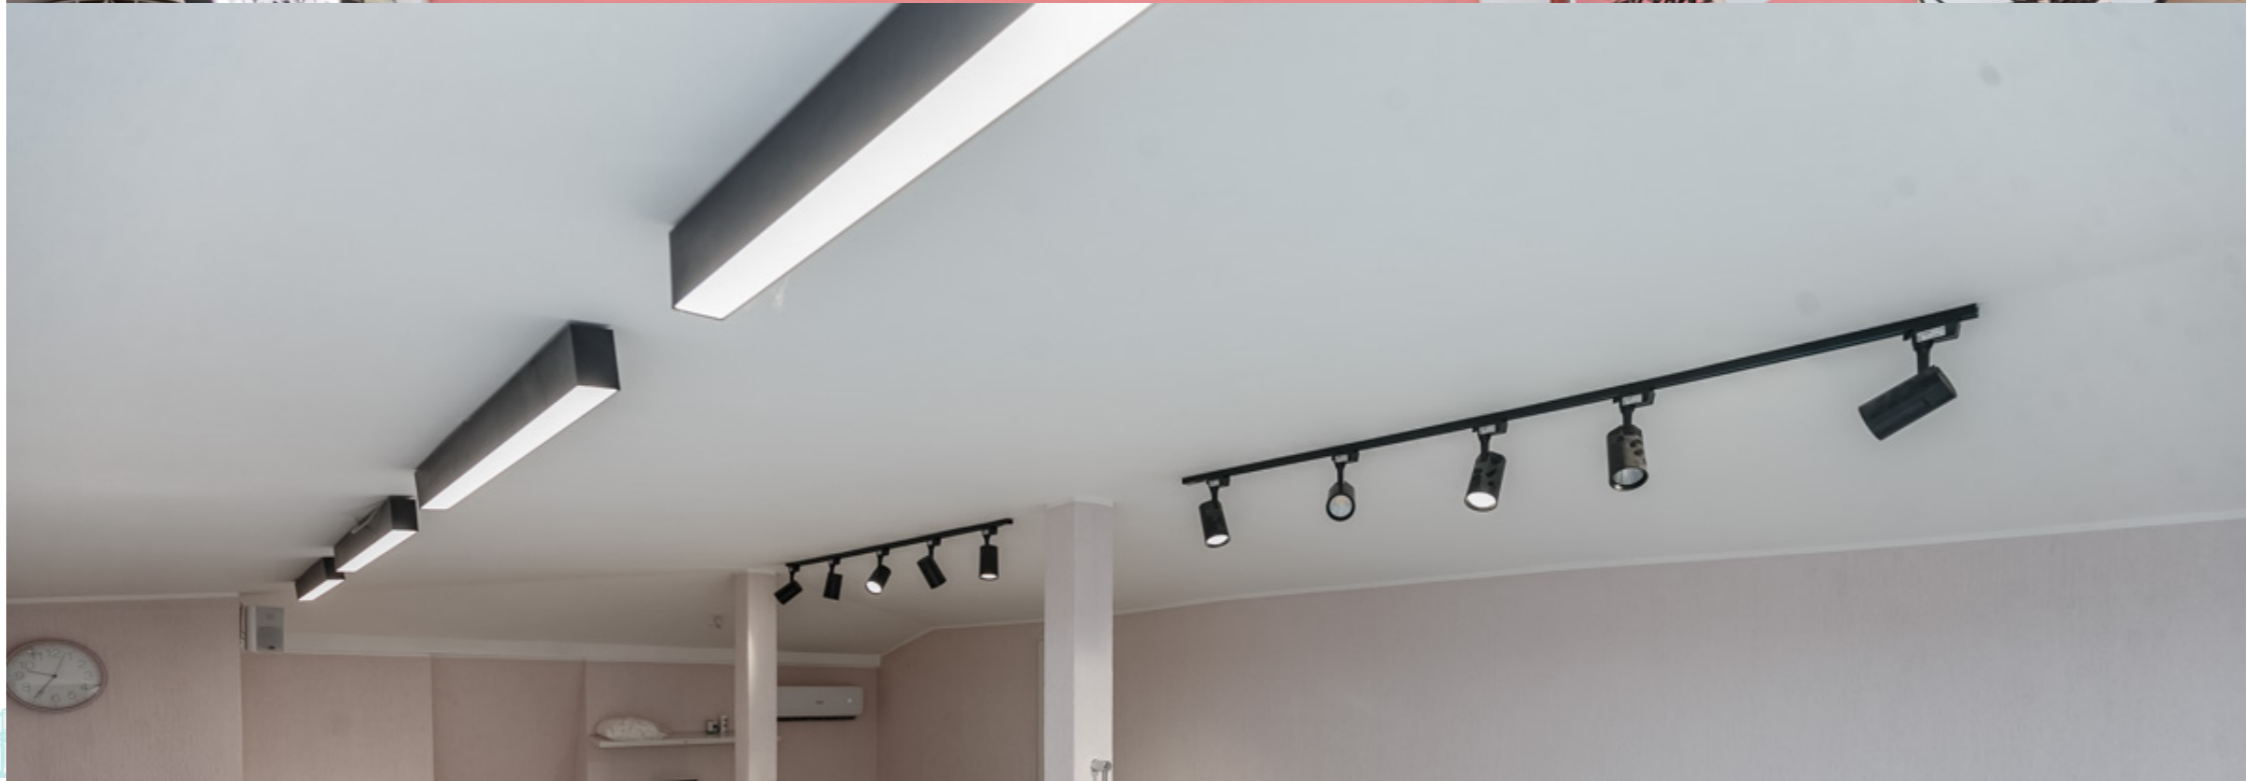

mirax

**STR. VASILE ALECSANDRI, CENTRU,
CHIȘINĂU**

Surface, m2

67

Type

Commercial

Floor

2/2

Real estate condition

Renovation

Rent

800 €

mirax

Commercial space for rent located on the first line on str. Vasile Alecsandri in the Center sector.

Total area: 67 m.p

Features:

- euro repair;
- sanitary block;
- conditioning system;
- thermopane windows;
- open type parking;
- the 2nd floor;
- open space;
- 24/7 access.

Carolina Buruian

076 610 777

Successful placement in well-developed sector.

Easy access to public transport

Suitable for any type of activity.