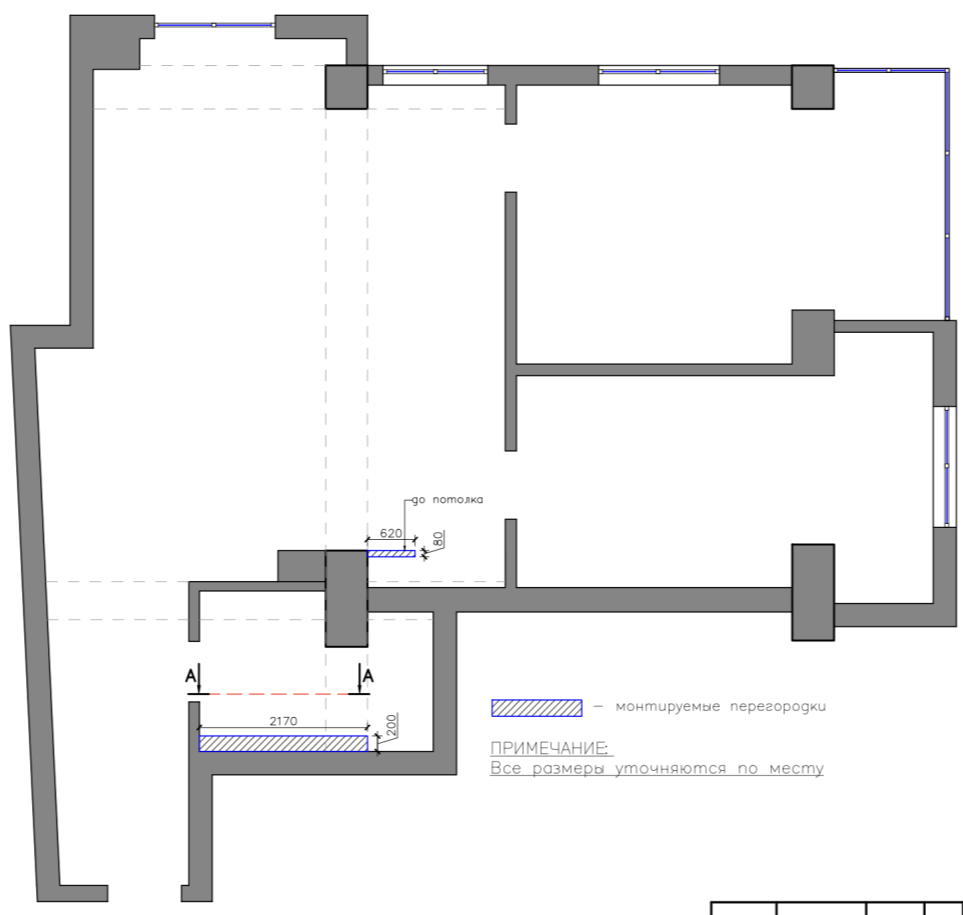

## STR. COLUMNA, CENTRU, CHIȘINĂU

Surface, m2

**85**

Rooms

**3**

Floor

**4/10**

Building type

**254 900 €**

Cristina Doni

079 181 777

Apartment for sale with 2 rooms and a living room located in the Centru sector, str. Column.

Total area: 85 m.p.

Partitioning: entrance hall, kitchen combined with living room, 2 bedrooms, bathroom, wardrobe, French balcony.

Secure block with access-control system and video monitoring throughout the perimeter.

Easy access to public transport.

Localizare pe hartă

STR. COLUMNA, CENTRU, CHIȘINĂU

mirax

**mirax**

📍 STR. 31 AUGUST 1989, 85