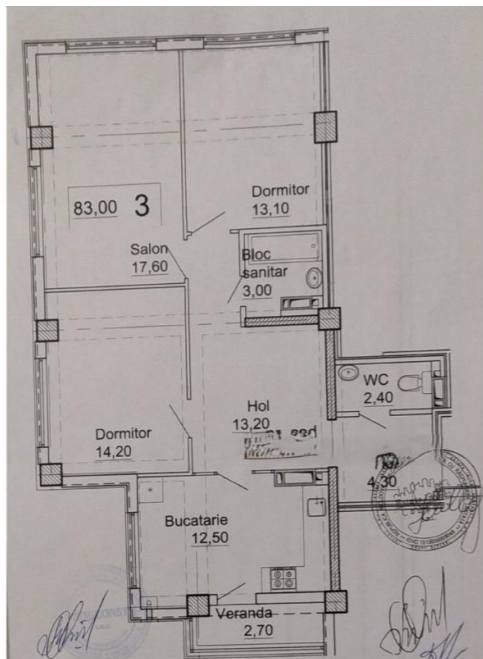

mirax

📍 STR. 31 AUGUST 1989, 85

☎ 078 27 77 17

✉ OFFICE@MIRAX.MD