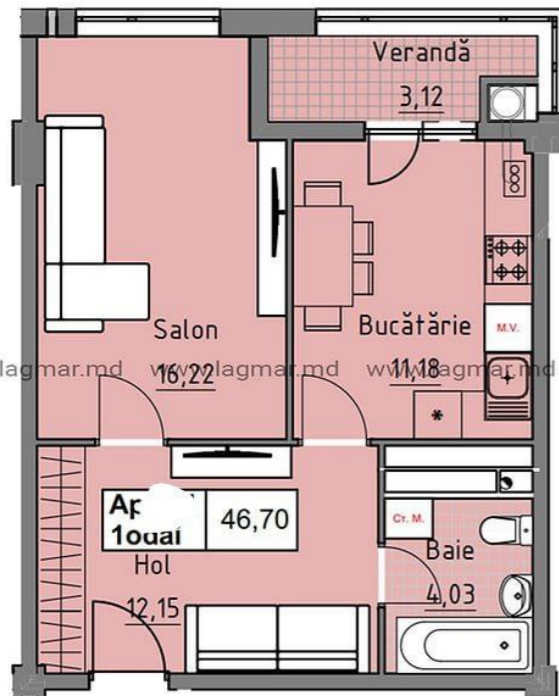

www.lagmar.md www.lagmar.md www.lagmar.md www.lagmar.md www.lagmar.md

CARTIERUL CLUJ ÎN CHIȘINĂU