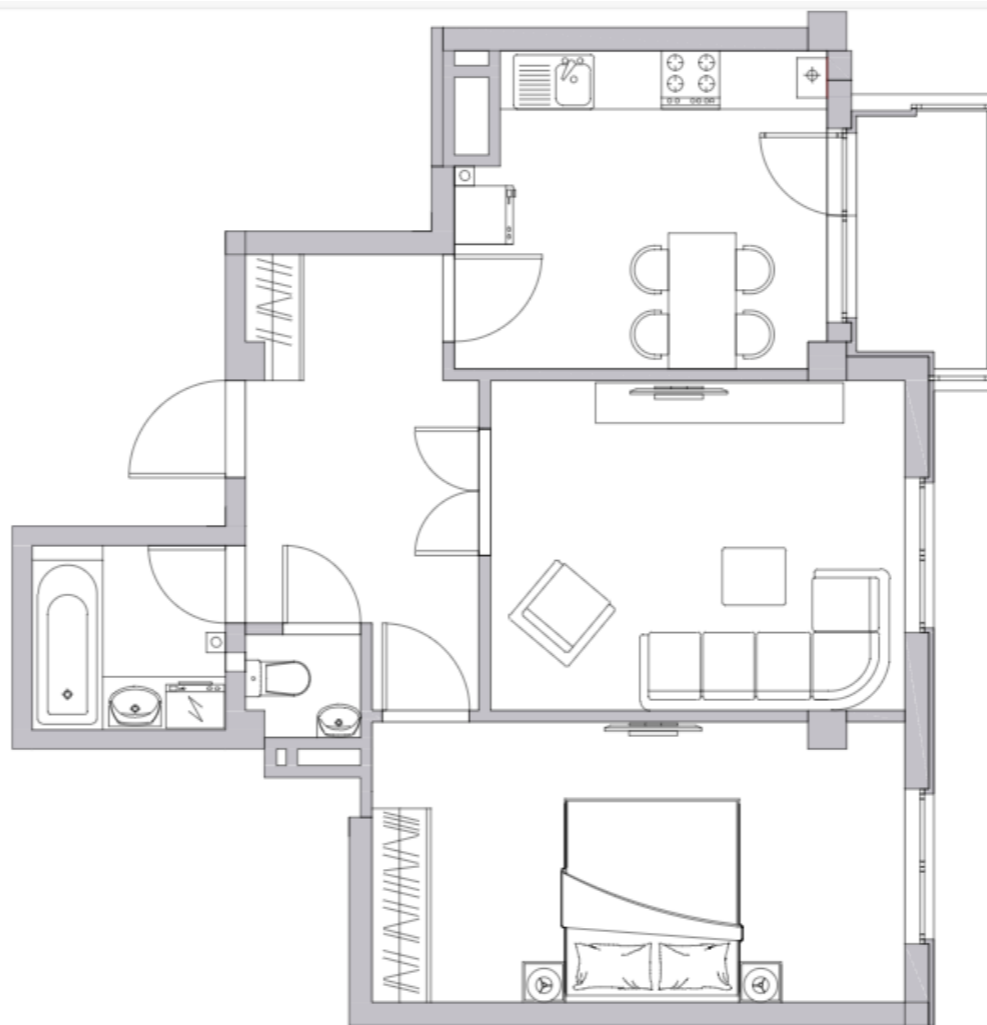

Exclusive 2-bedroom apartment for sale, located in the Centru sector, str. Pantelimon Halippa.

Residential complex "Pan Halippa"

Total area: 60 sqm.

Partitioning: hall, kitchen, 2 bedrooms, sanitary block, closed balcony.

Features:

- Non-stop security and video surveillance of the area;
- Autonomous heating,
- Middle apartment;
- 4-chamber windows and mineral wool insulation
- The new generation of fire alarms;
- Smart intercom;
- Present informational communications;
- The courtyard of the block with restricted access, equipped with a playground;
- The elevator goes down to the underground parking lot;
- 2 levels of underground parking;
- Premium materials and Kleeman lifts made in Germany;
- 2.75 m ceilings;
- commissioning August 2026.

The area offers great comfort thanks to its location in close proximity to: the park, the "Toro Centru" shopping center, cin