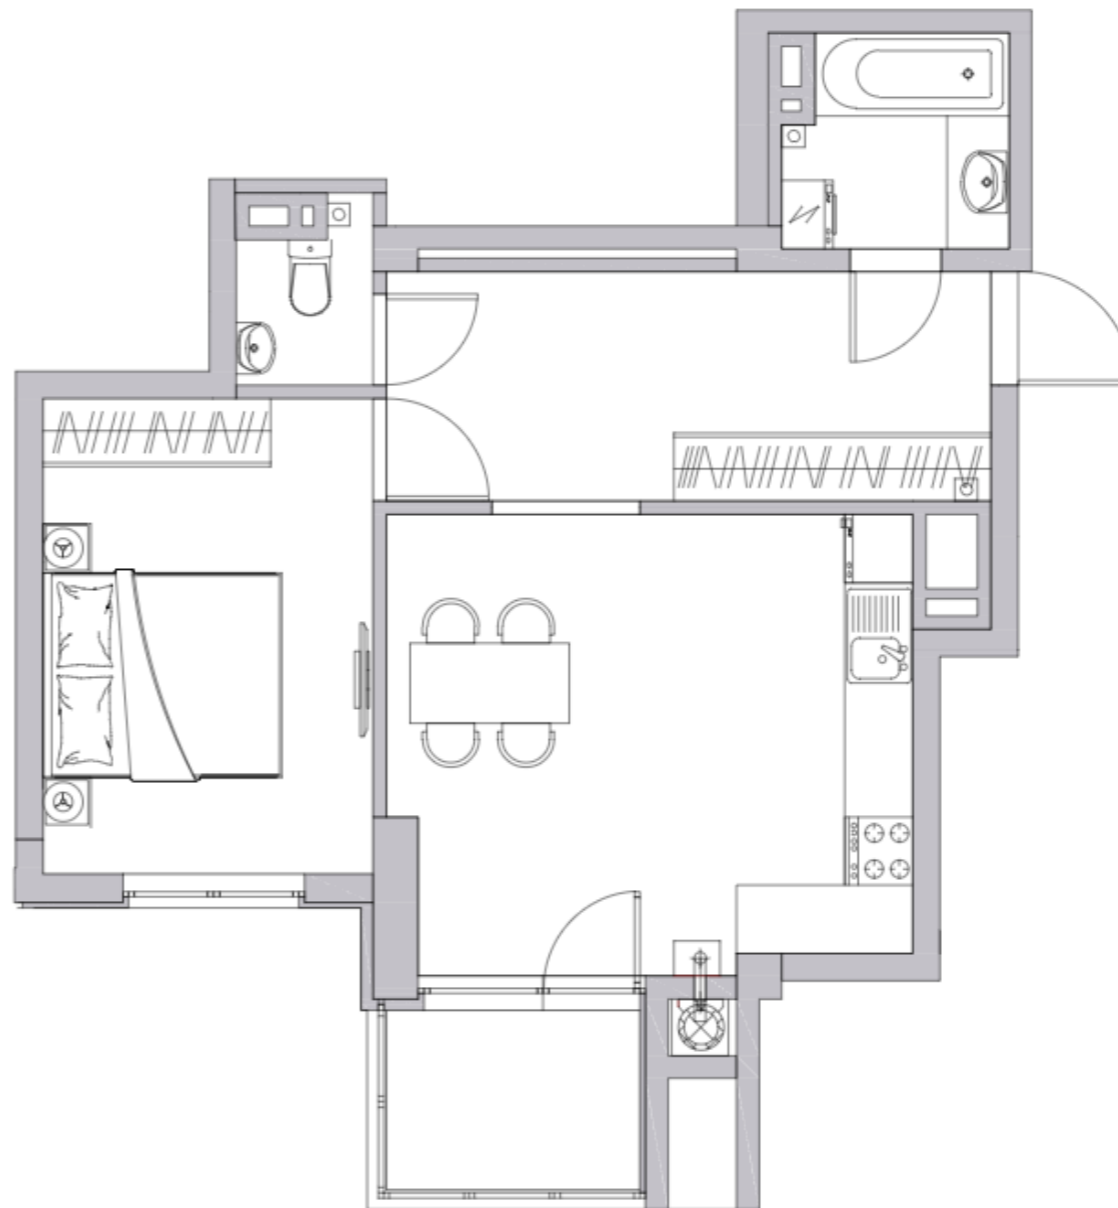

Exclusive 1-bedroom apartment for sale, located in the Centru sector, str. Pantelimon Halippa.

Residential complex "Pan Halippa"

Total area: 49 sqm.

Partitioning: hall, kitchen, bedroom, sanitary block, closed balcony.

Features:

- Non-stop security and video surveillance of the area;
- Autonomous heating,
- 4-chamber windows and mineral wool insulation;
- The new generation of fire alarms;
- Smart intercom;
- Present informational communications;
- The courtyard of the block with restricted access, equipped with a playground;
- The elevator goes down to the underground parking lot;
- 2 levels of underground parking;
- Premium materials and Kleeman lifts made in Germany;
- 2.75 m ceilings;
- commissioning August 2026.

The area offers great comfort thanks to its location in close proximity to: the park, the "Toro Centru" shopping center, cinema, spa, supermarket, cafes