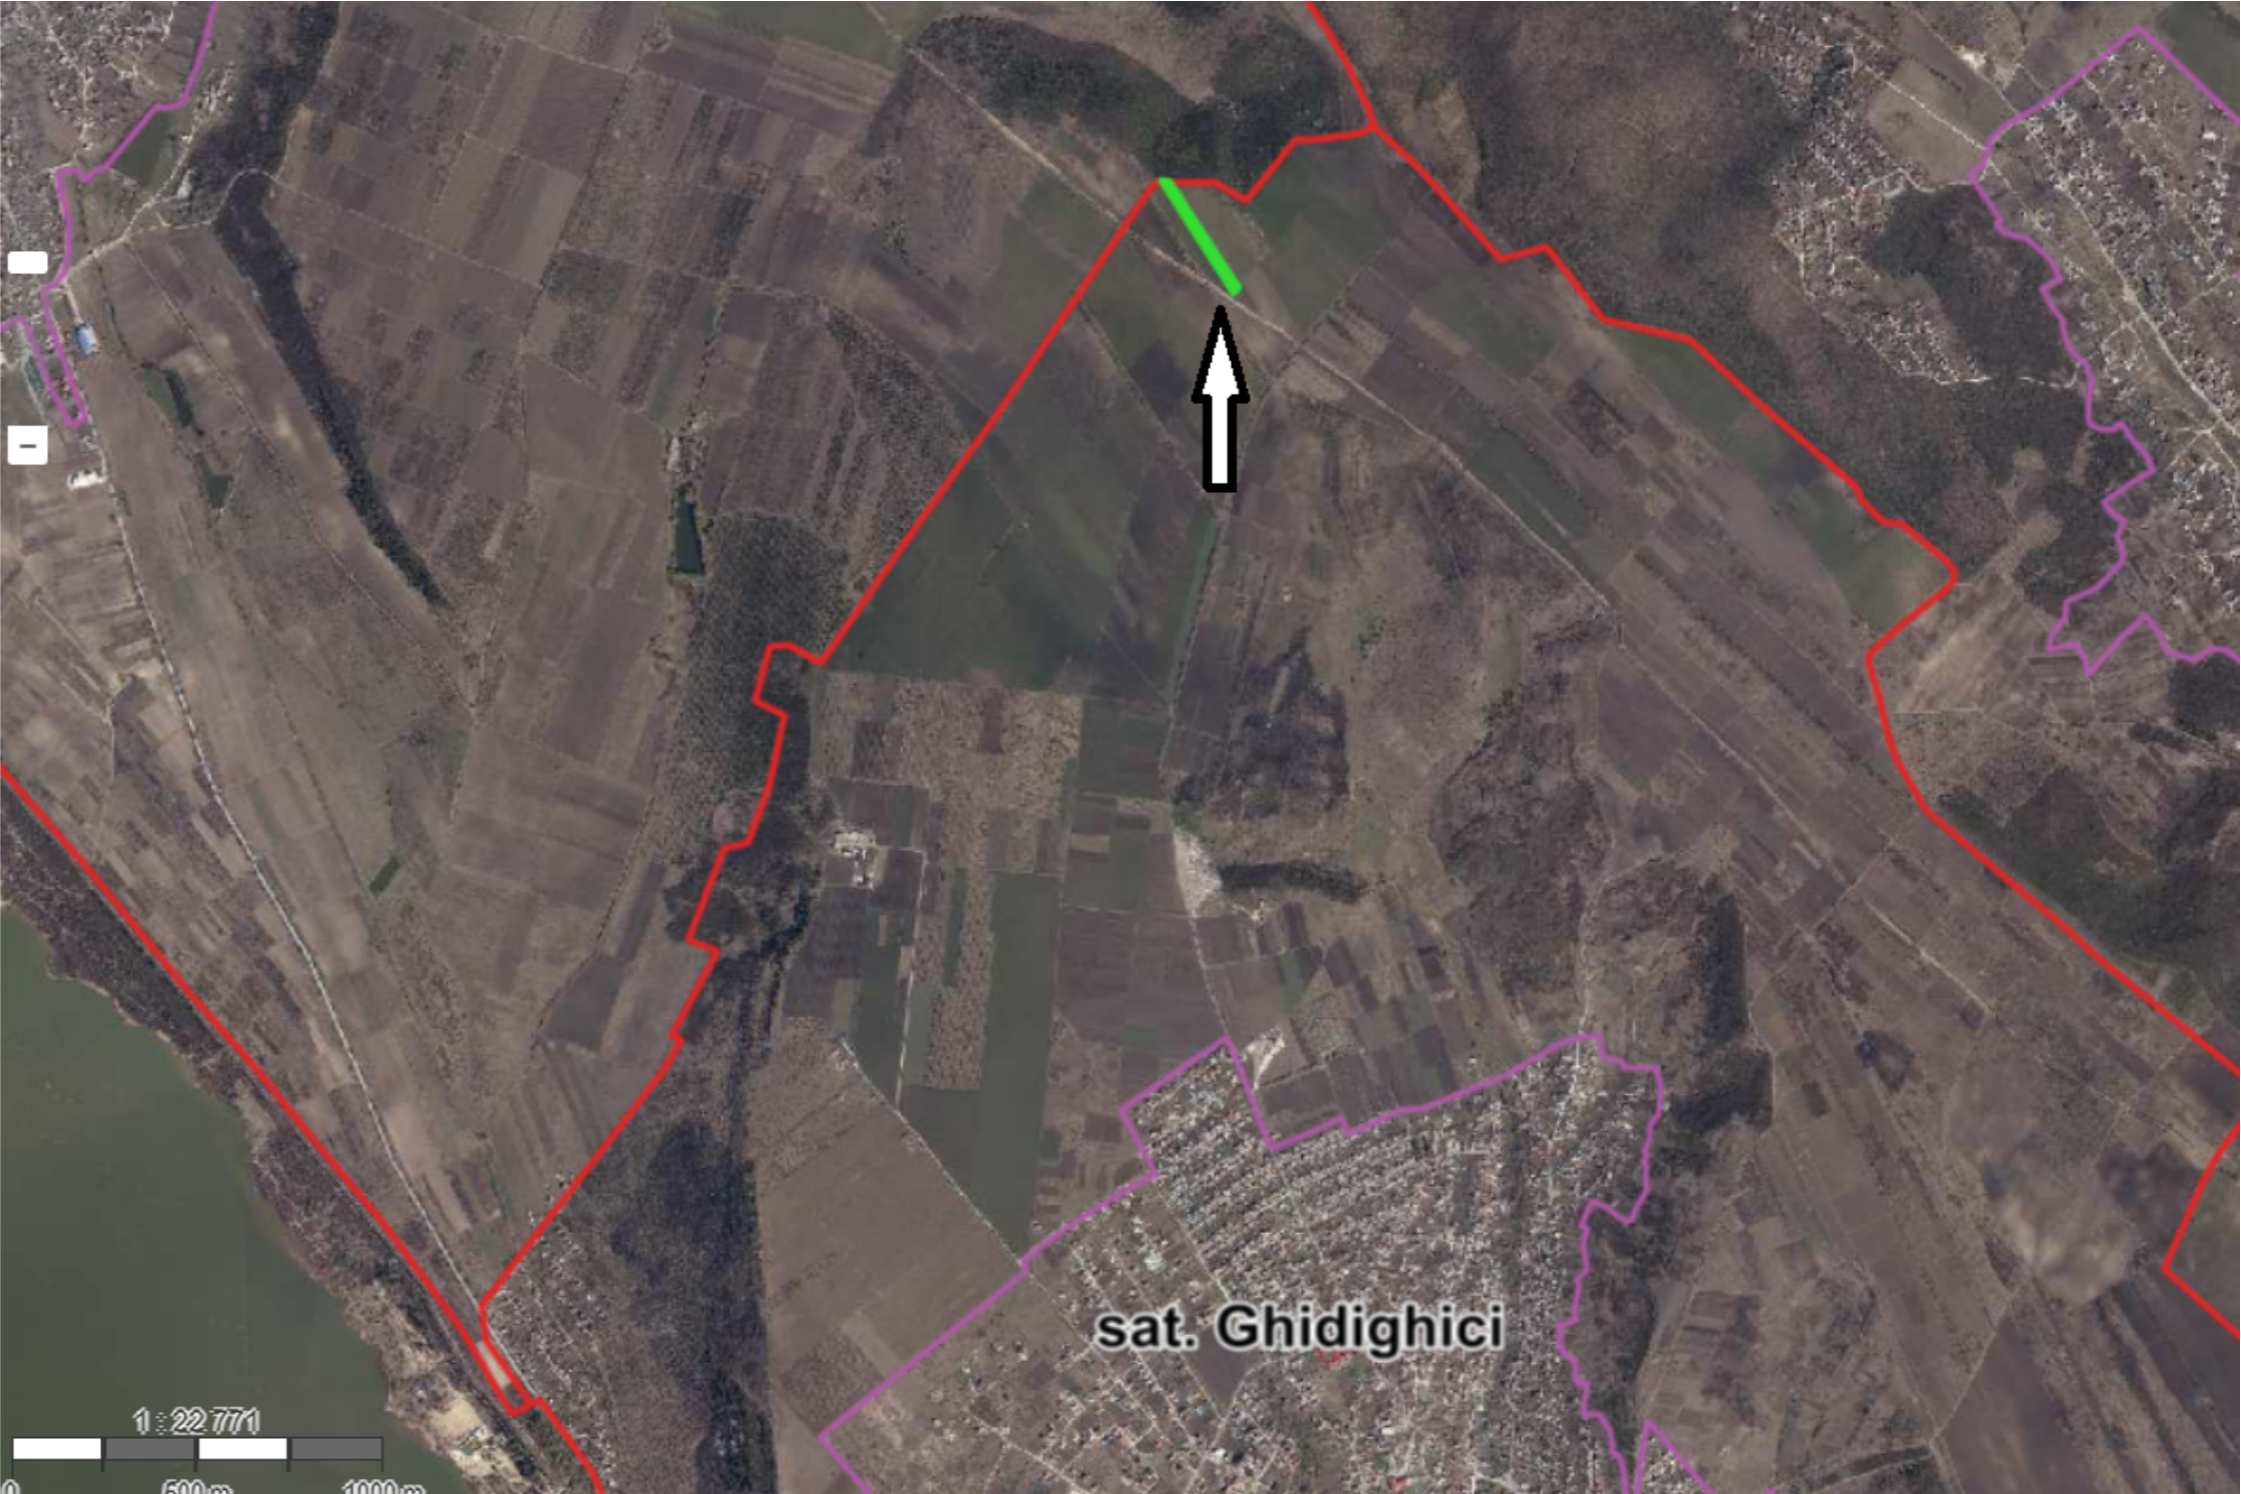

**COM. GHIDIGHICI, CHIȘINĂU,
MOLDOVA**

Area, are
66 Land type
Agricultural

Sale
60 000 €

Tatiana Manic 079 441 777

Agricultural land for sale, located in the village of Ghidighici.

Land area: 66 ares (6,600 sq.m)

Features:

- Quiet area
- Located near the forest
- Nearby electricity lines
- Positioned between Hulboaca and Ghidighici villages

Tatiana Manic

079 441 777

1 : 22 771

sat. Ghidighici

Localizare pe hartă

 COM. GHIDIGHICI, CHIȘINĂU, MOLDOVA