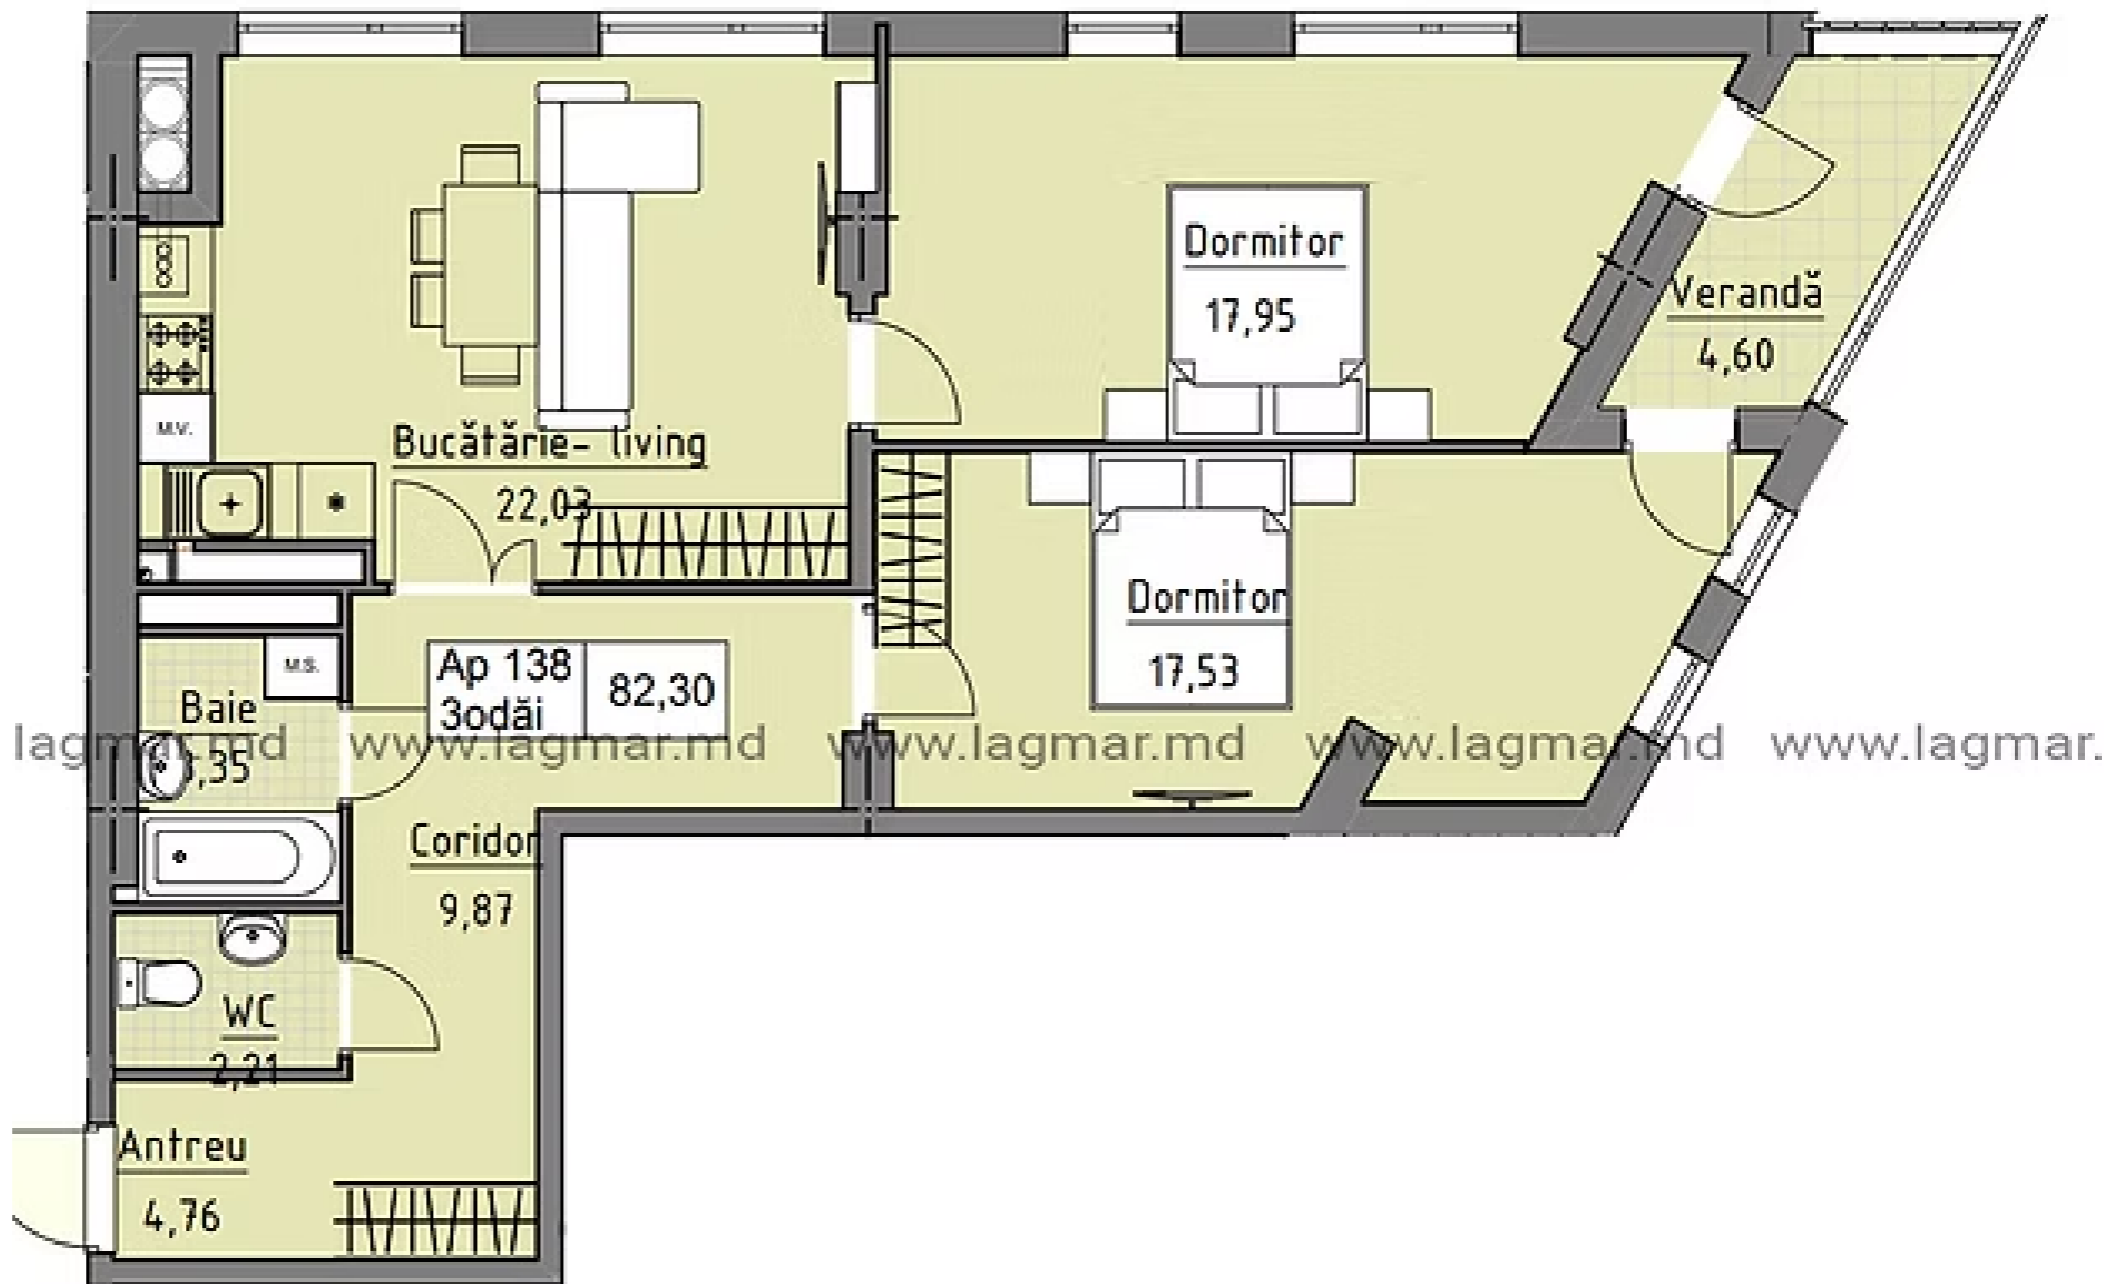

Apartment for sale with 3 rooms, located in Poșta Veche sector, Ceucari Street.

Residential complex CARTIERUL CLUJ

Construction company: LAGMAR

Total area: 85.95 sqm

Layout:

- Entrance hall
- Kitchen
- 2 bedrooms
- Living room
- 2 bathrooms
- 2 balconies

Features:

- Delivered in white finish
- Autonomous heating
- Double-glazed windows
- Underground parking
- Video surveillance
- Gated courtyard
- Children's playground

Sergiu Buțucel
Complex facilities:

079 264 777

Courtyard equipped with children's playground, 24/7