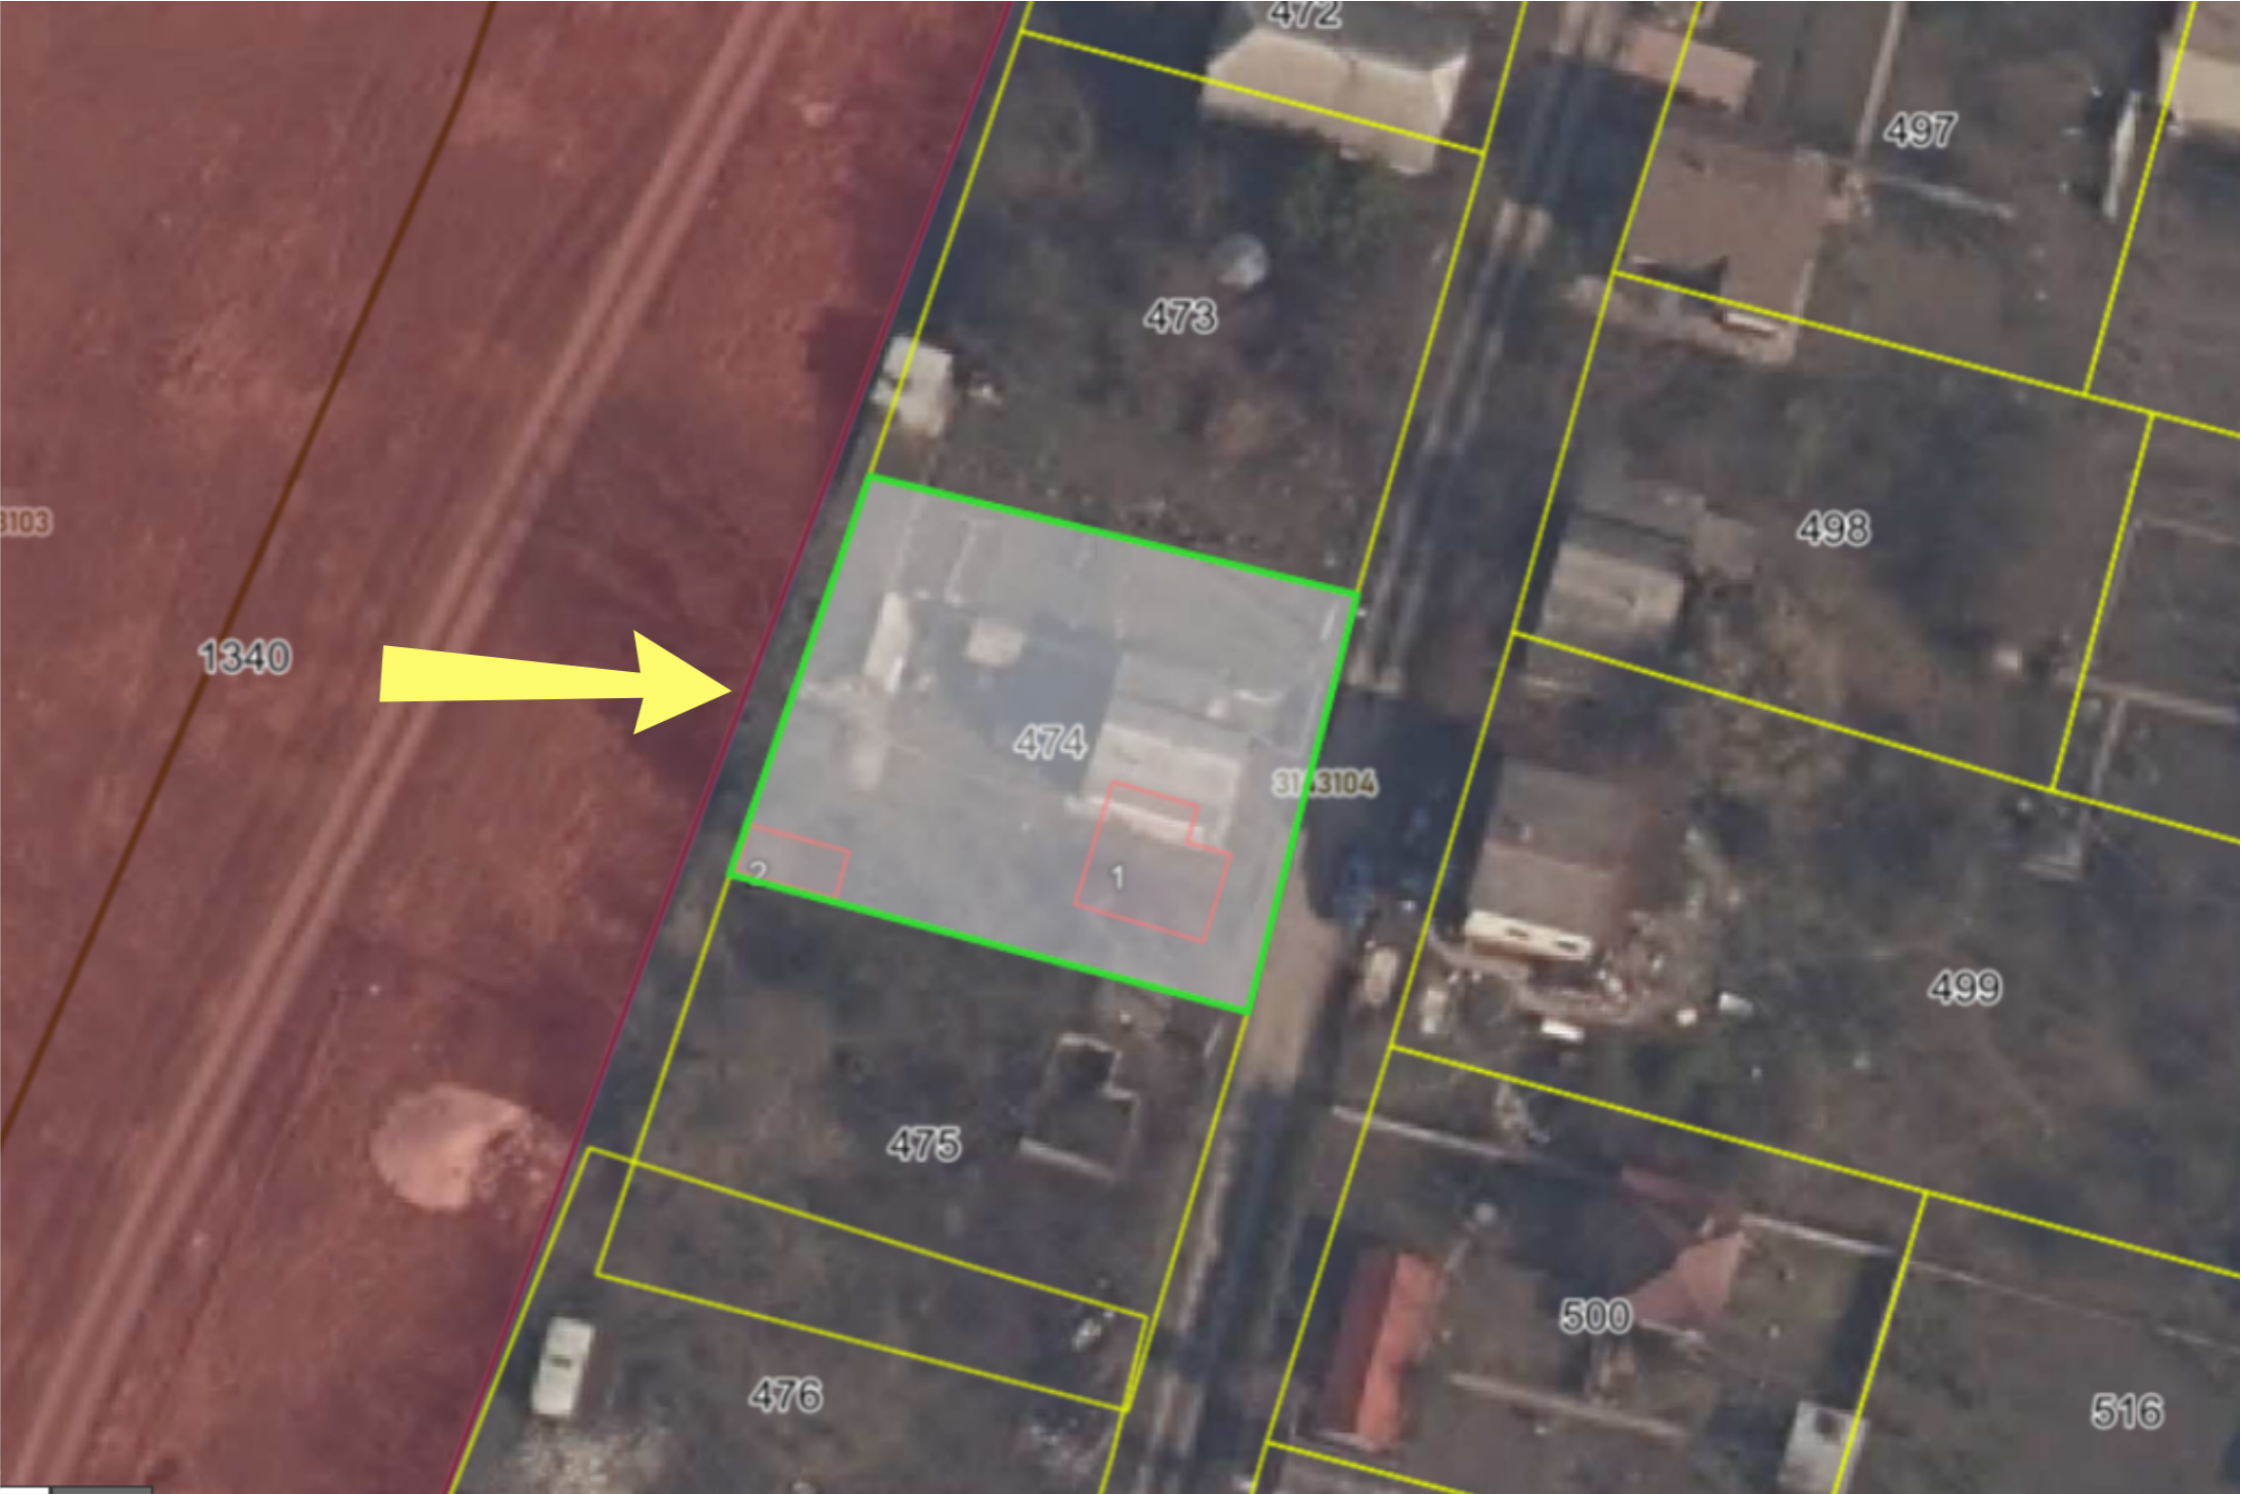

S. PERESECINA, ORHEI, CHIȘINĂU

Area, are
5.5

Land type
Agricultural

Sale
20 000 €

For sale: Orchard lot located within IP "Pădureț", on the lakeside at the entrance to Peresecina.

Land area: 5.5 ares
Purpose: for villa construction

- Utilities available:
- Water supply
 - Gas
 - Electricity

- Features:
- Regular shape, flat terrain
 - Close to the Orhei – Chișinău route
 - Located in a green and quiet area

Easy access to public transport.