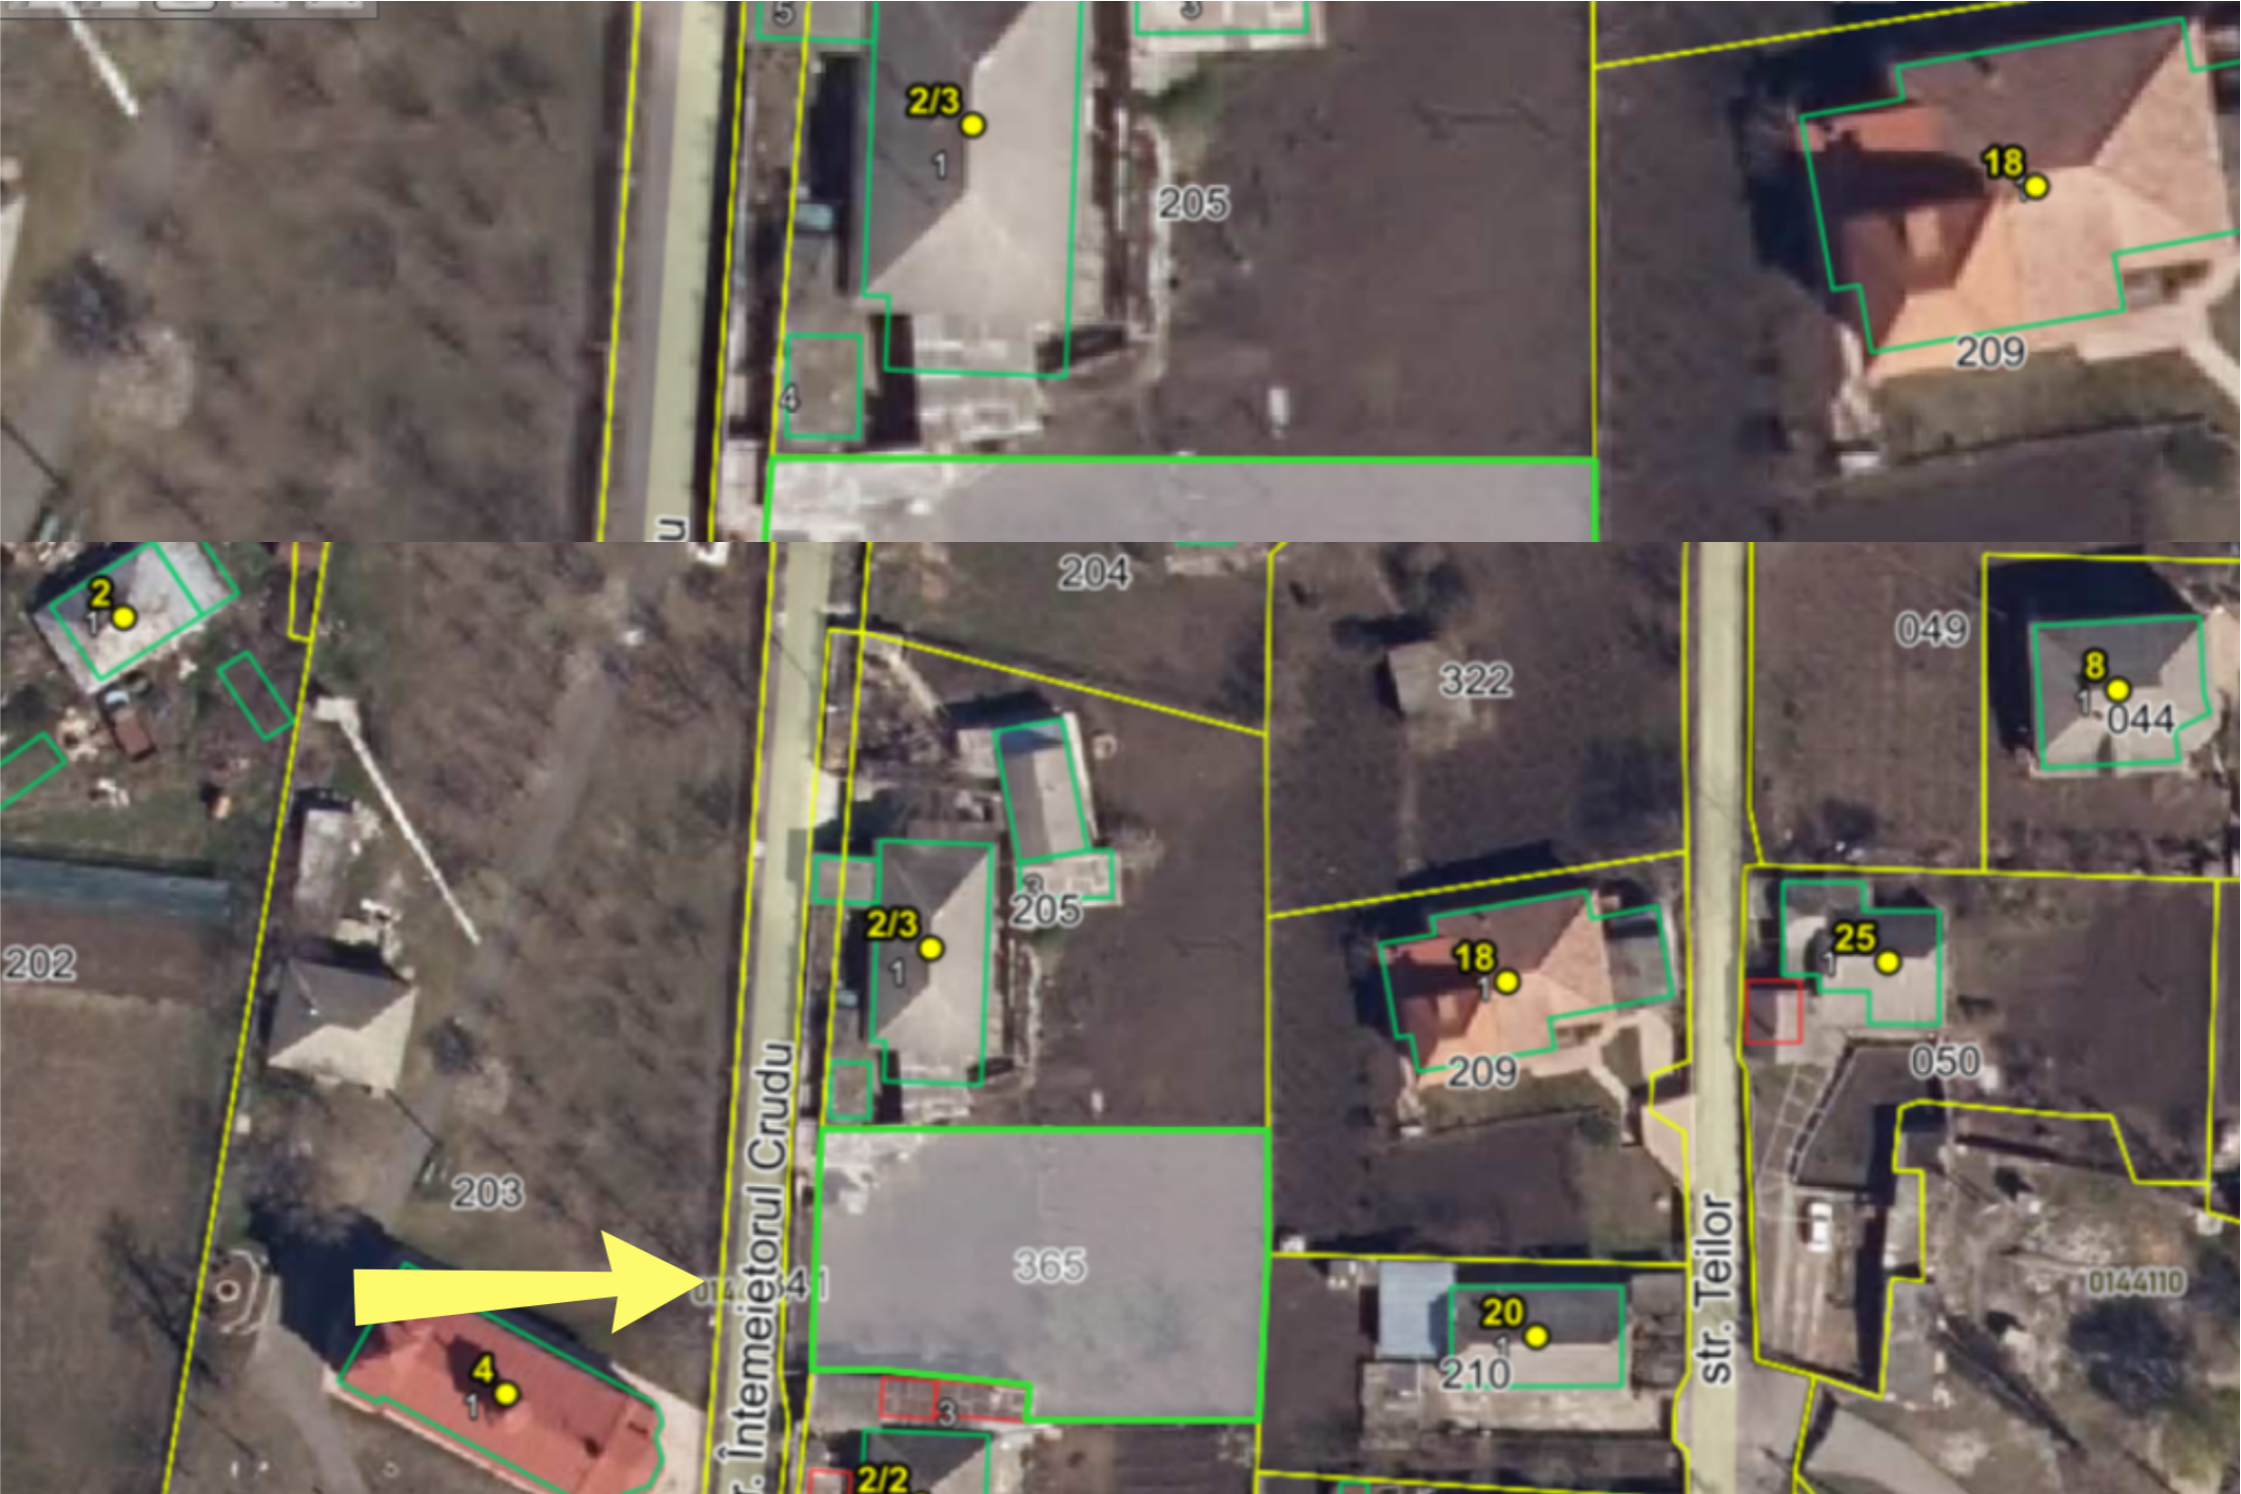

S. CRUZEȘTI, MUN. CHIȘINĂU

Area, are
8.4

Land type
For building

Sale
49 000 €

Construction plot – 8.4 ares, Cruzești commune

Land for sale, located in a quiet area of Cruzești commune, with direct access to the road and rapidly developing infrastructure.

Features:

- total area: 8.4 ares
- designation: individual residential construction
- all utility networks (water, gas, electricity) are nearby
- excellent location for building a modern home in a natural environment with fresh air

Easy access to public transport and other points of interest in the locality.

Ion Buruian

076 652 777