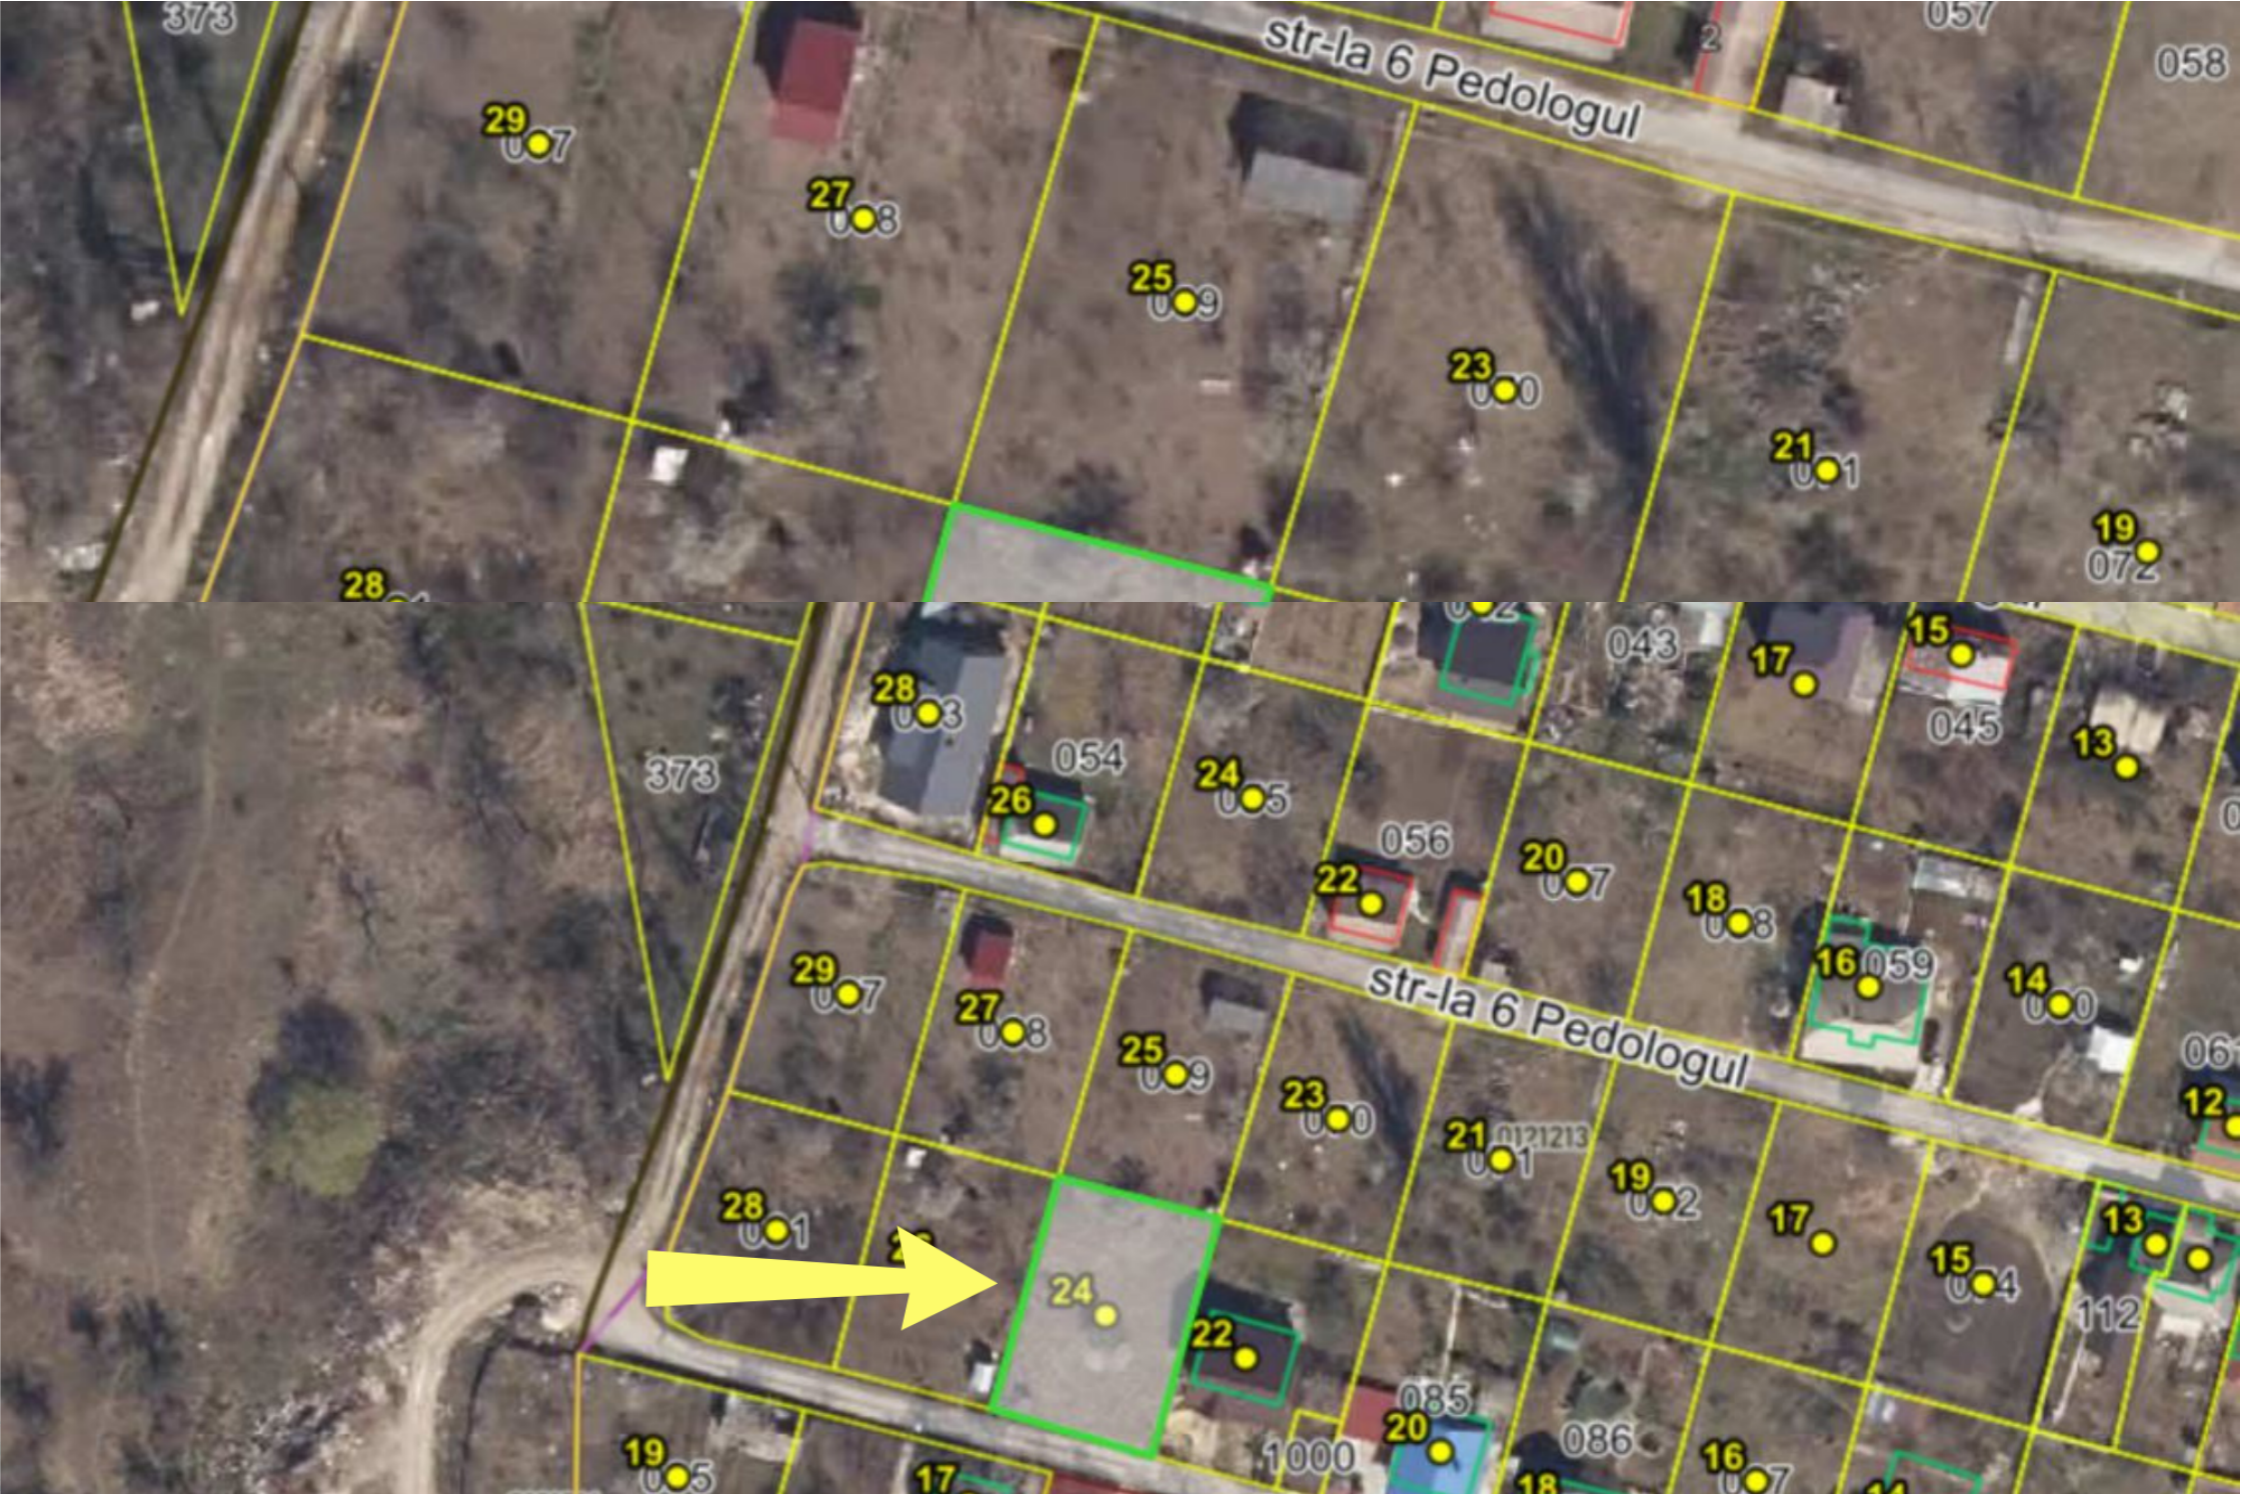

STR-LA. PEDOLOGULUI, TELECENSTRU, CHIȘINĂU

Area, are
6

Land type
For building

Sale
85 000 €

For sale land for construction, located on Pedologului Lane.

Land area: 5.91 ares

Features:

- ideal for building a private house;
- all construction utilities available nearby;
- regular geometric shape;
- new, quiet area with a beautiful view.

Nearby: Hîncești Highway, South Bus Station, "Kaufland" hypermarket, school.

Easy access to public transport.

076 677 744

Localizare pe hartă

 STR-LA. PEDOLOGULUI, TELECENTRU,
CHIŞINĂU

Cristian Buracinschi