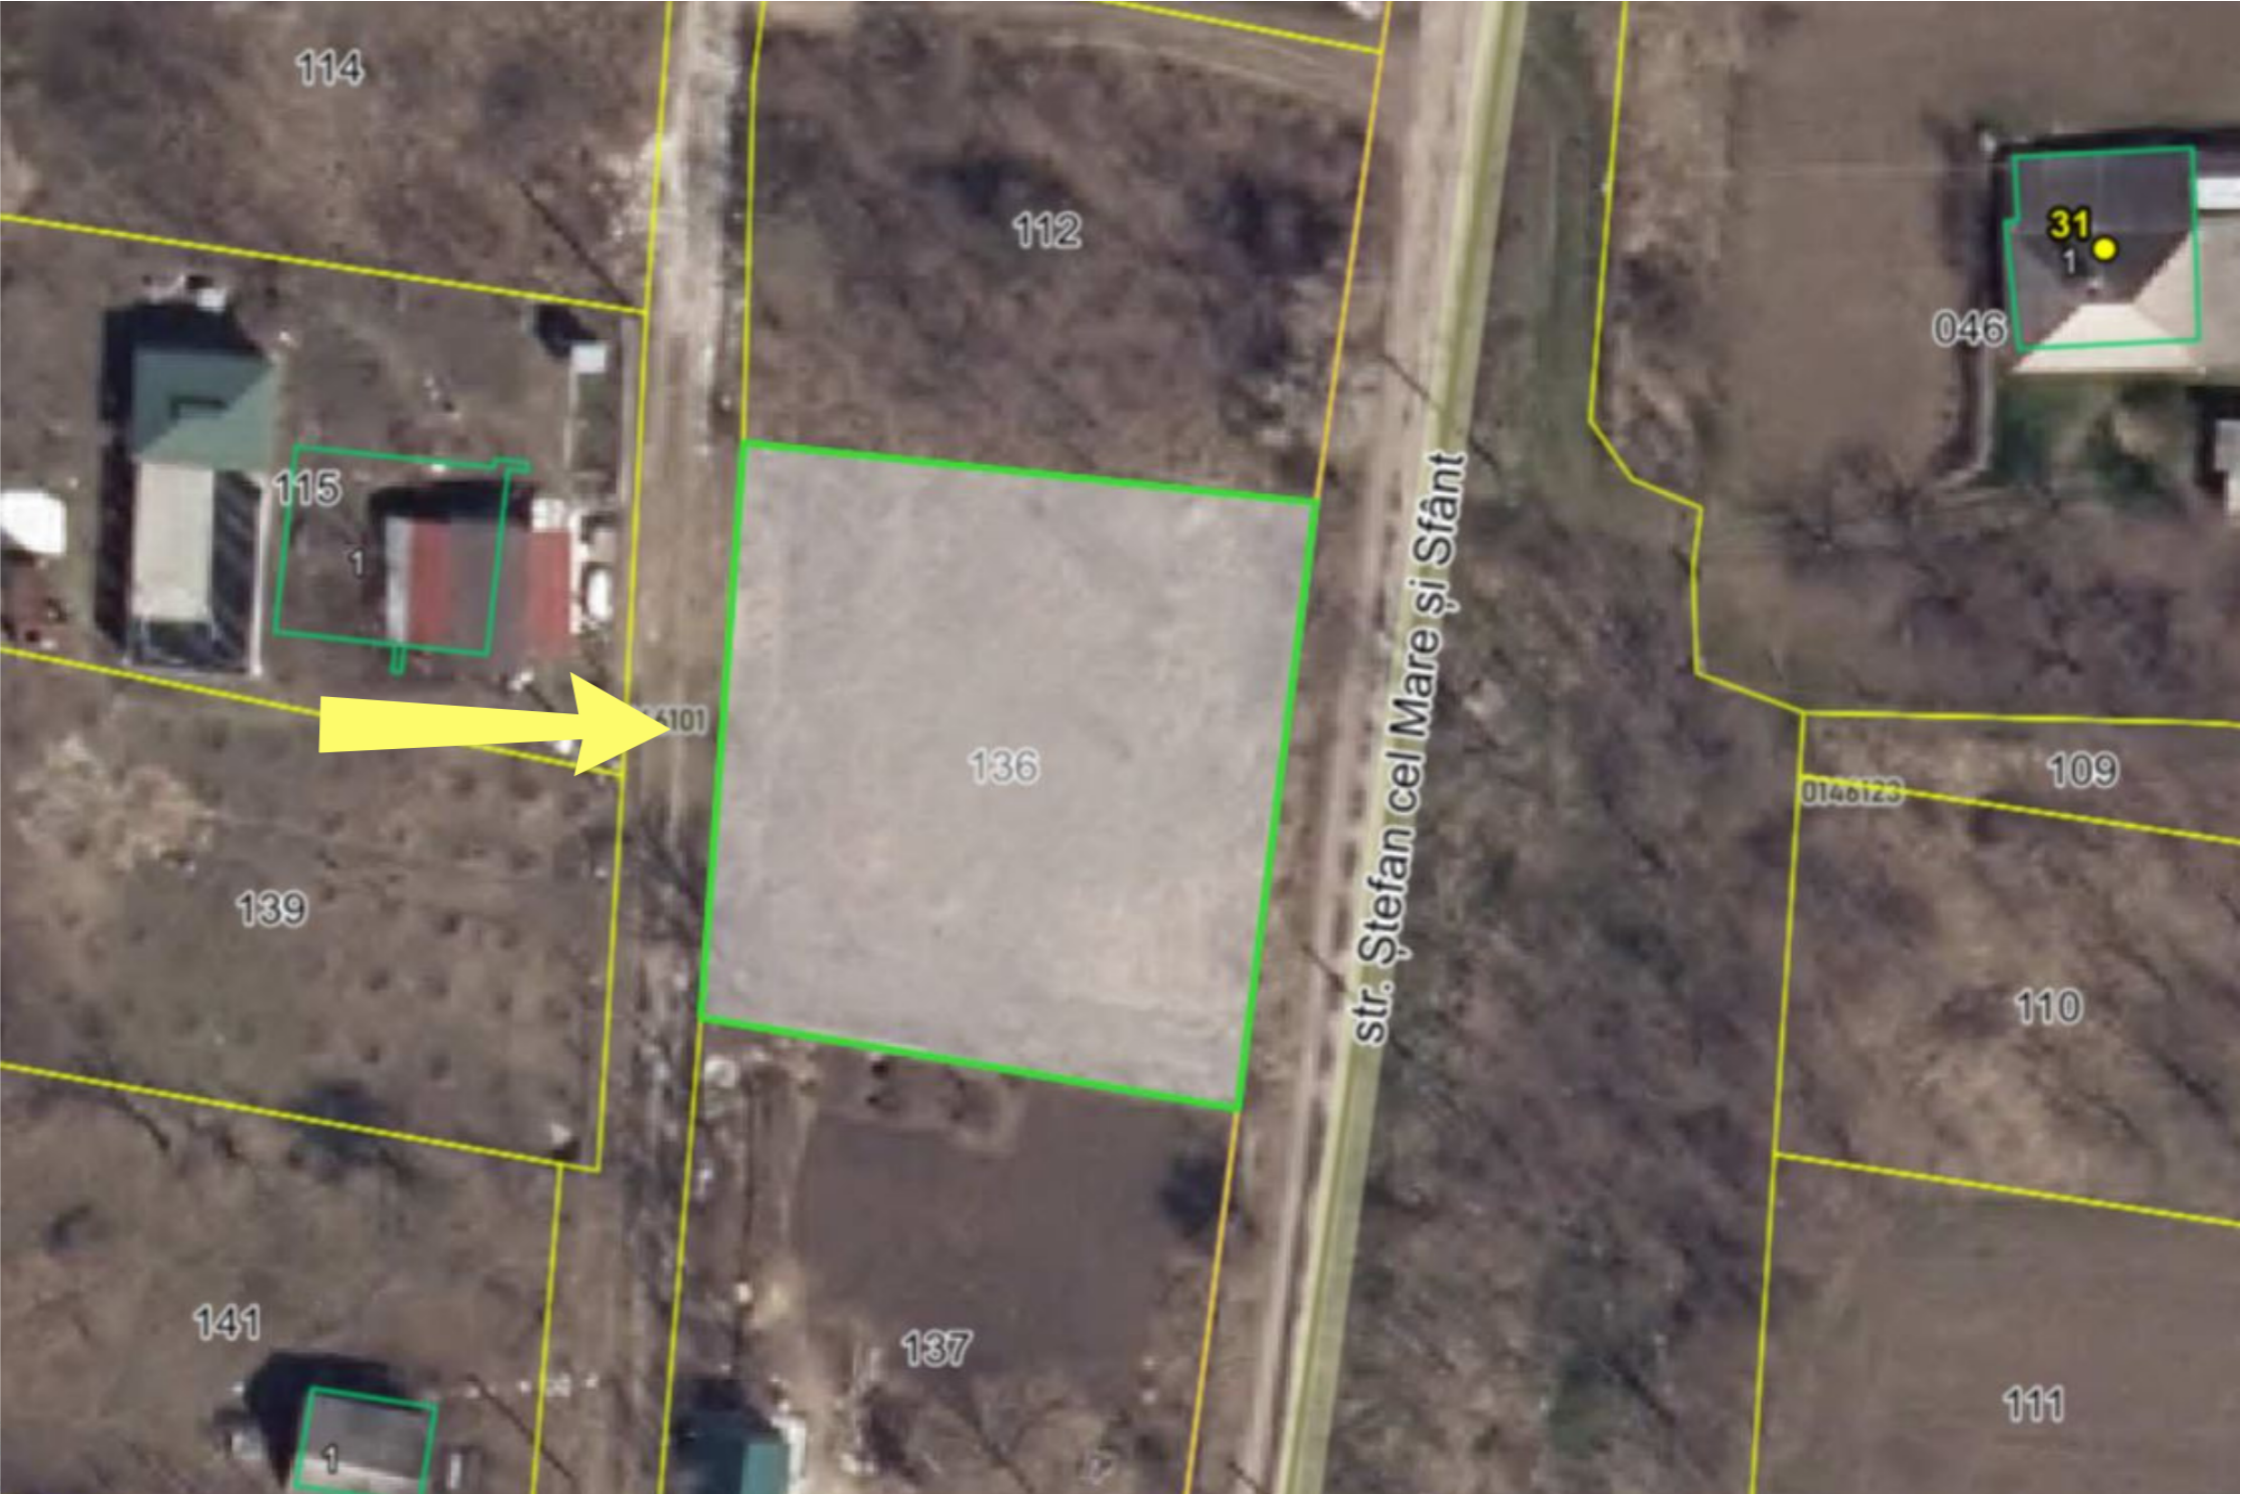

**TOHATIN, MUN. CHIȘINĂU**

Area, are  
**7.5**

Land type  
**For building**

Sale  
**53 000 €**

Ion Buruian      076 652 777

Land plot for construction with a total area of 7.5 ari, located in the commune of Tohatin.

Features:

- Neighbors already living in the area;
- Gas connected;
- Electricity available;
- Central water supply;
- Convenient location;
- Access via asphalt road;
- Can be divided for two houses.

Localizare pe hartă