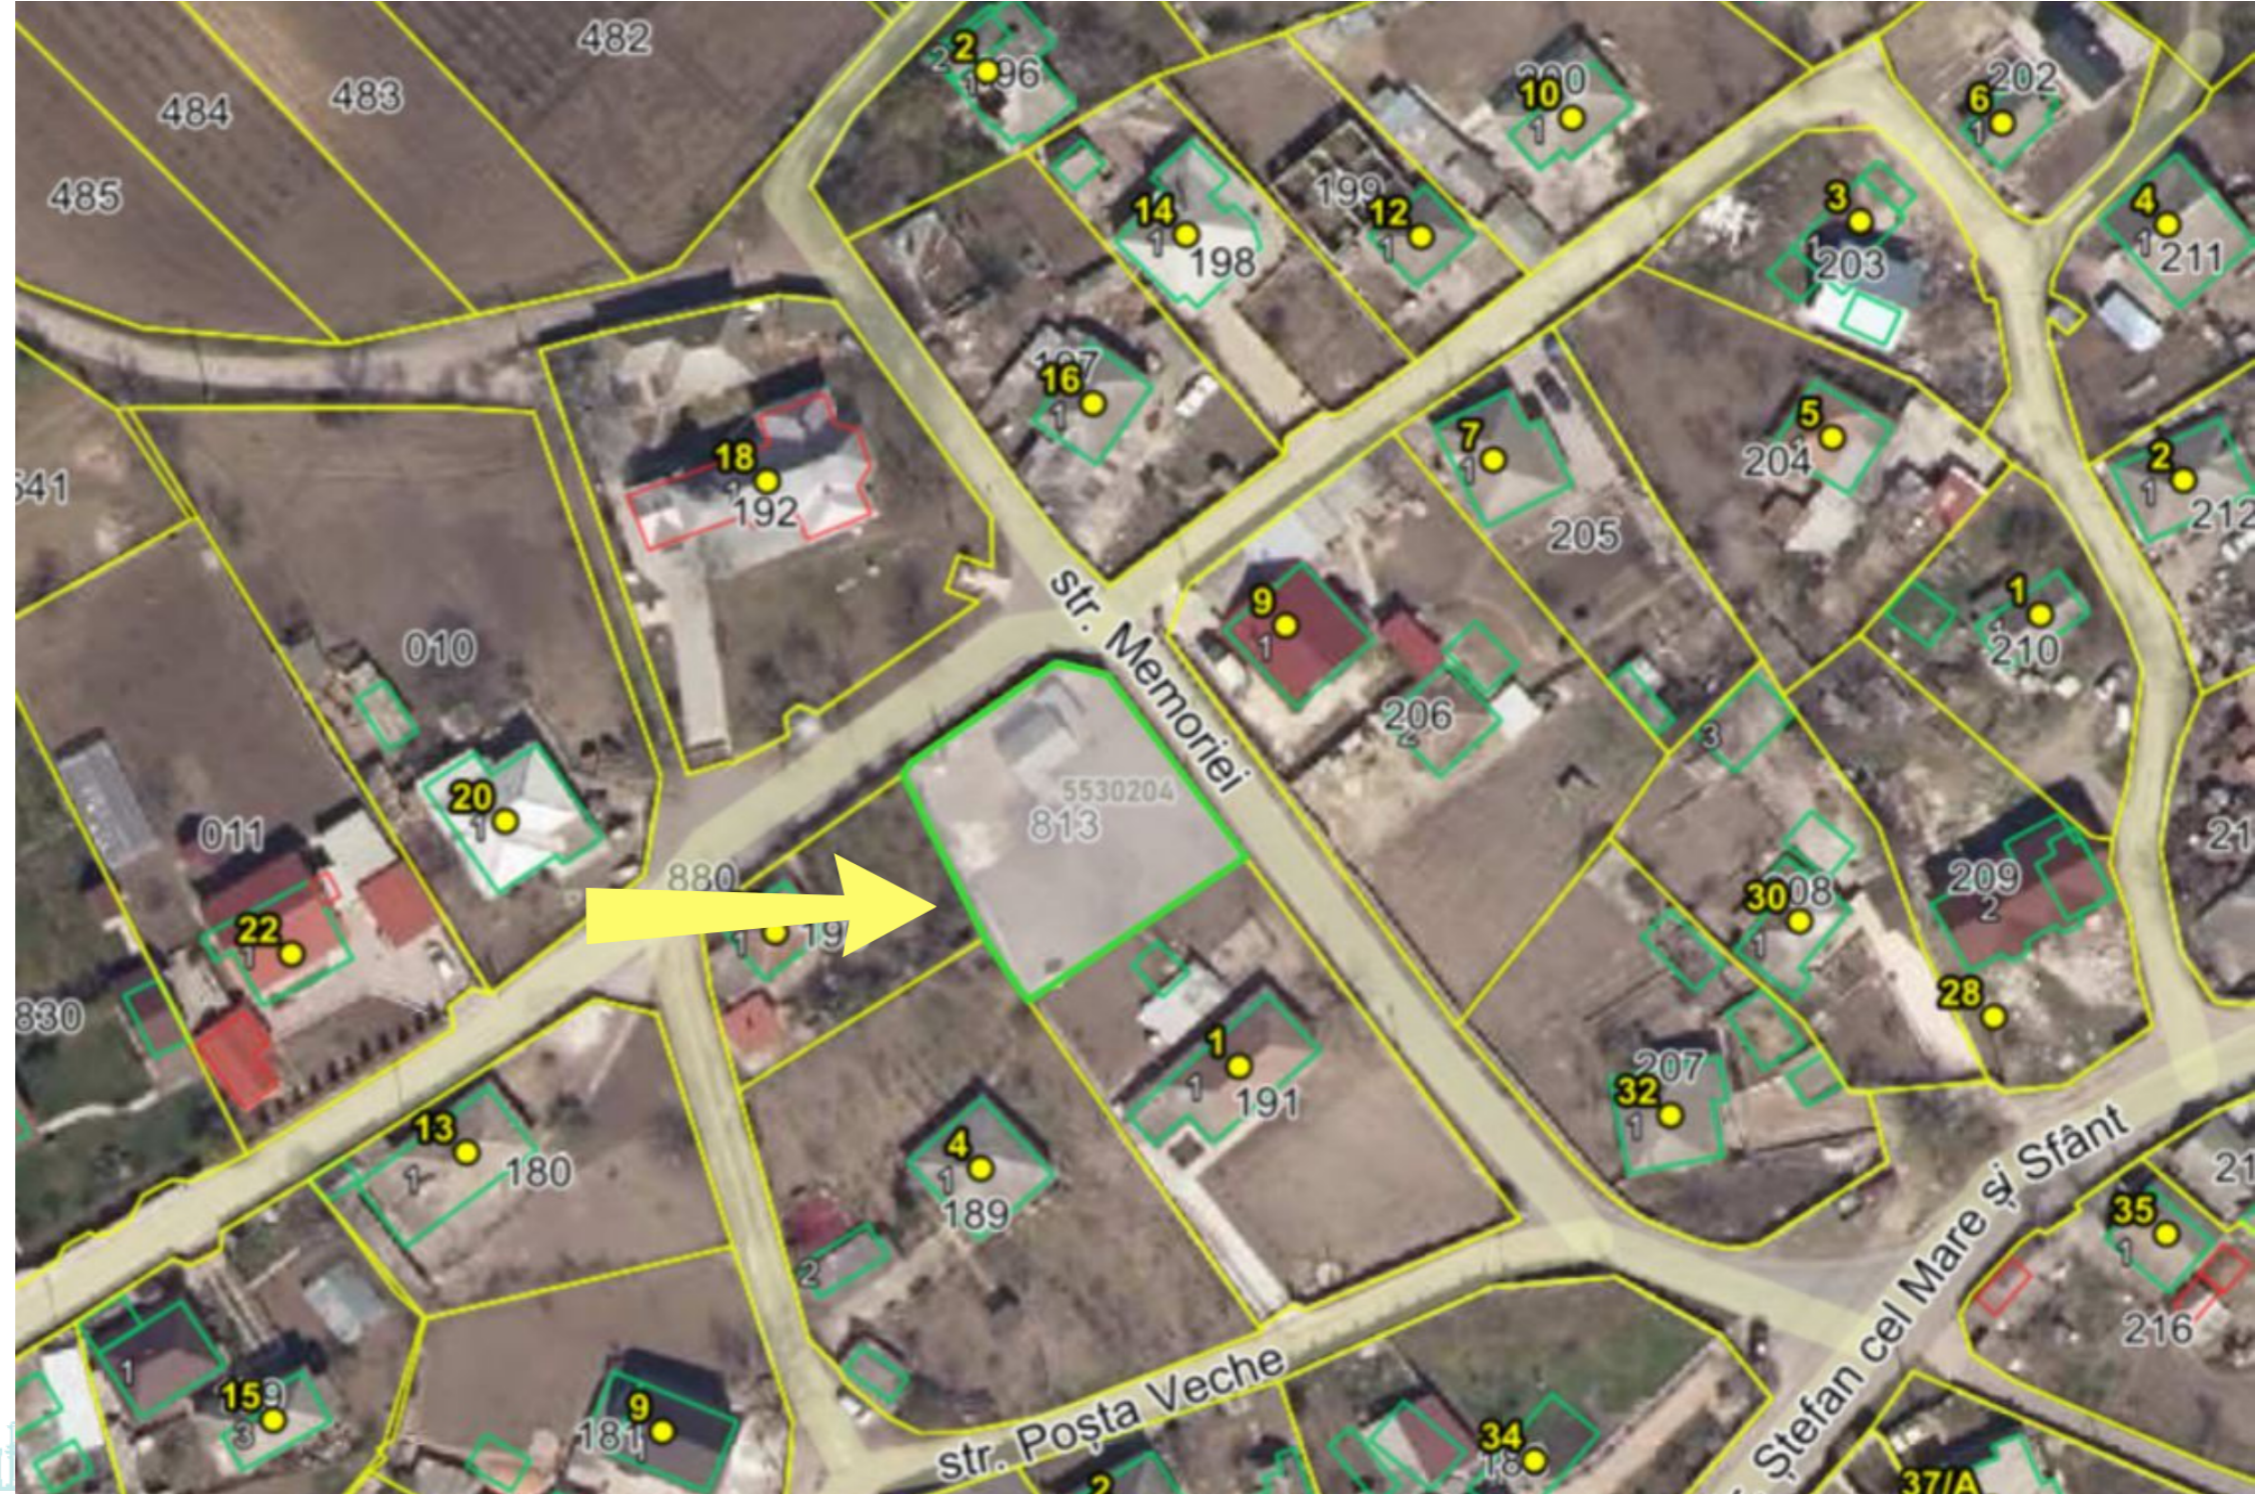

S. SURUCENI, IALOVENI

Area, are
7 Land type
For building

Sale
33 000 €

Petru Roșca 079 184 777

Land for sale for construction, located in Suruceni village, Ialoveni district

Land area: 7 ares

Features:

- Connected utilities
- Neighbors already living nearby
- Asphalt road
- Fruit trees
- Green area
- Beautiful view
- Fast access to public transport
- Well at the gate

Nearby: town hall, school, kindergarten, shop, church, bus stop

Localizare pe hartă

 S. SURUCENI, IALOVENI

Petru Roșca

079 184 777