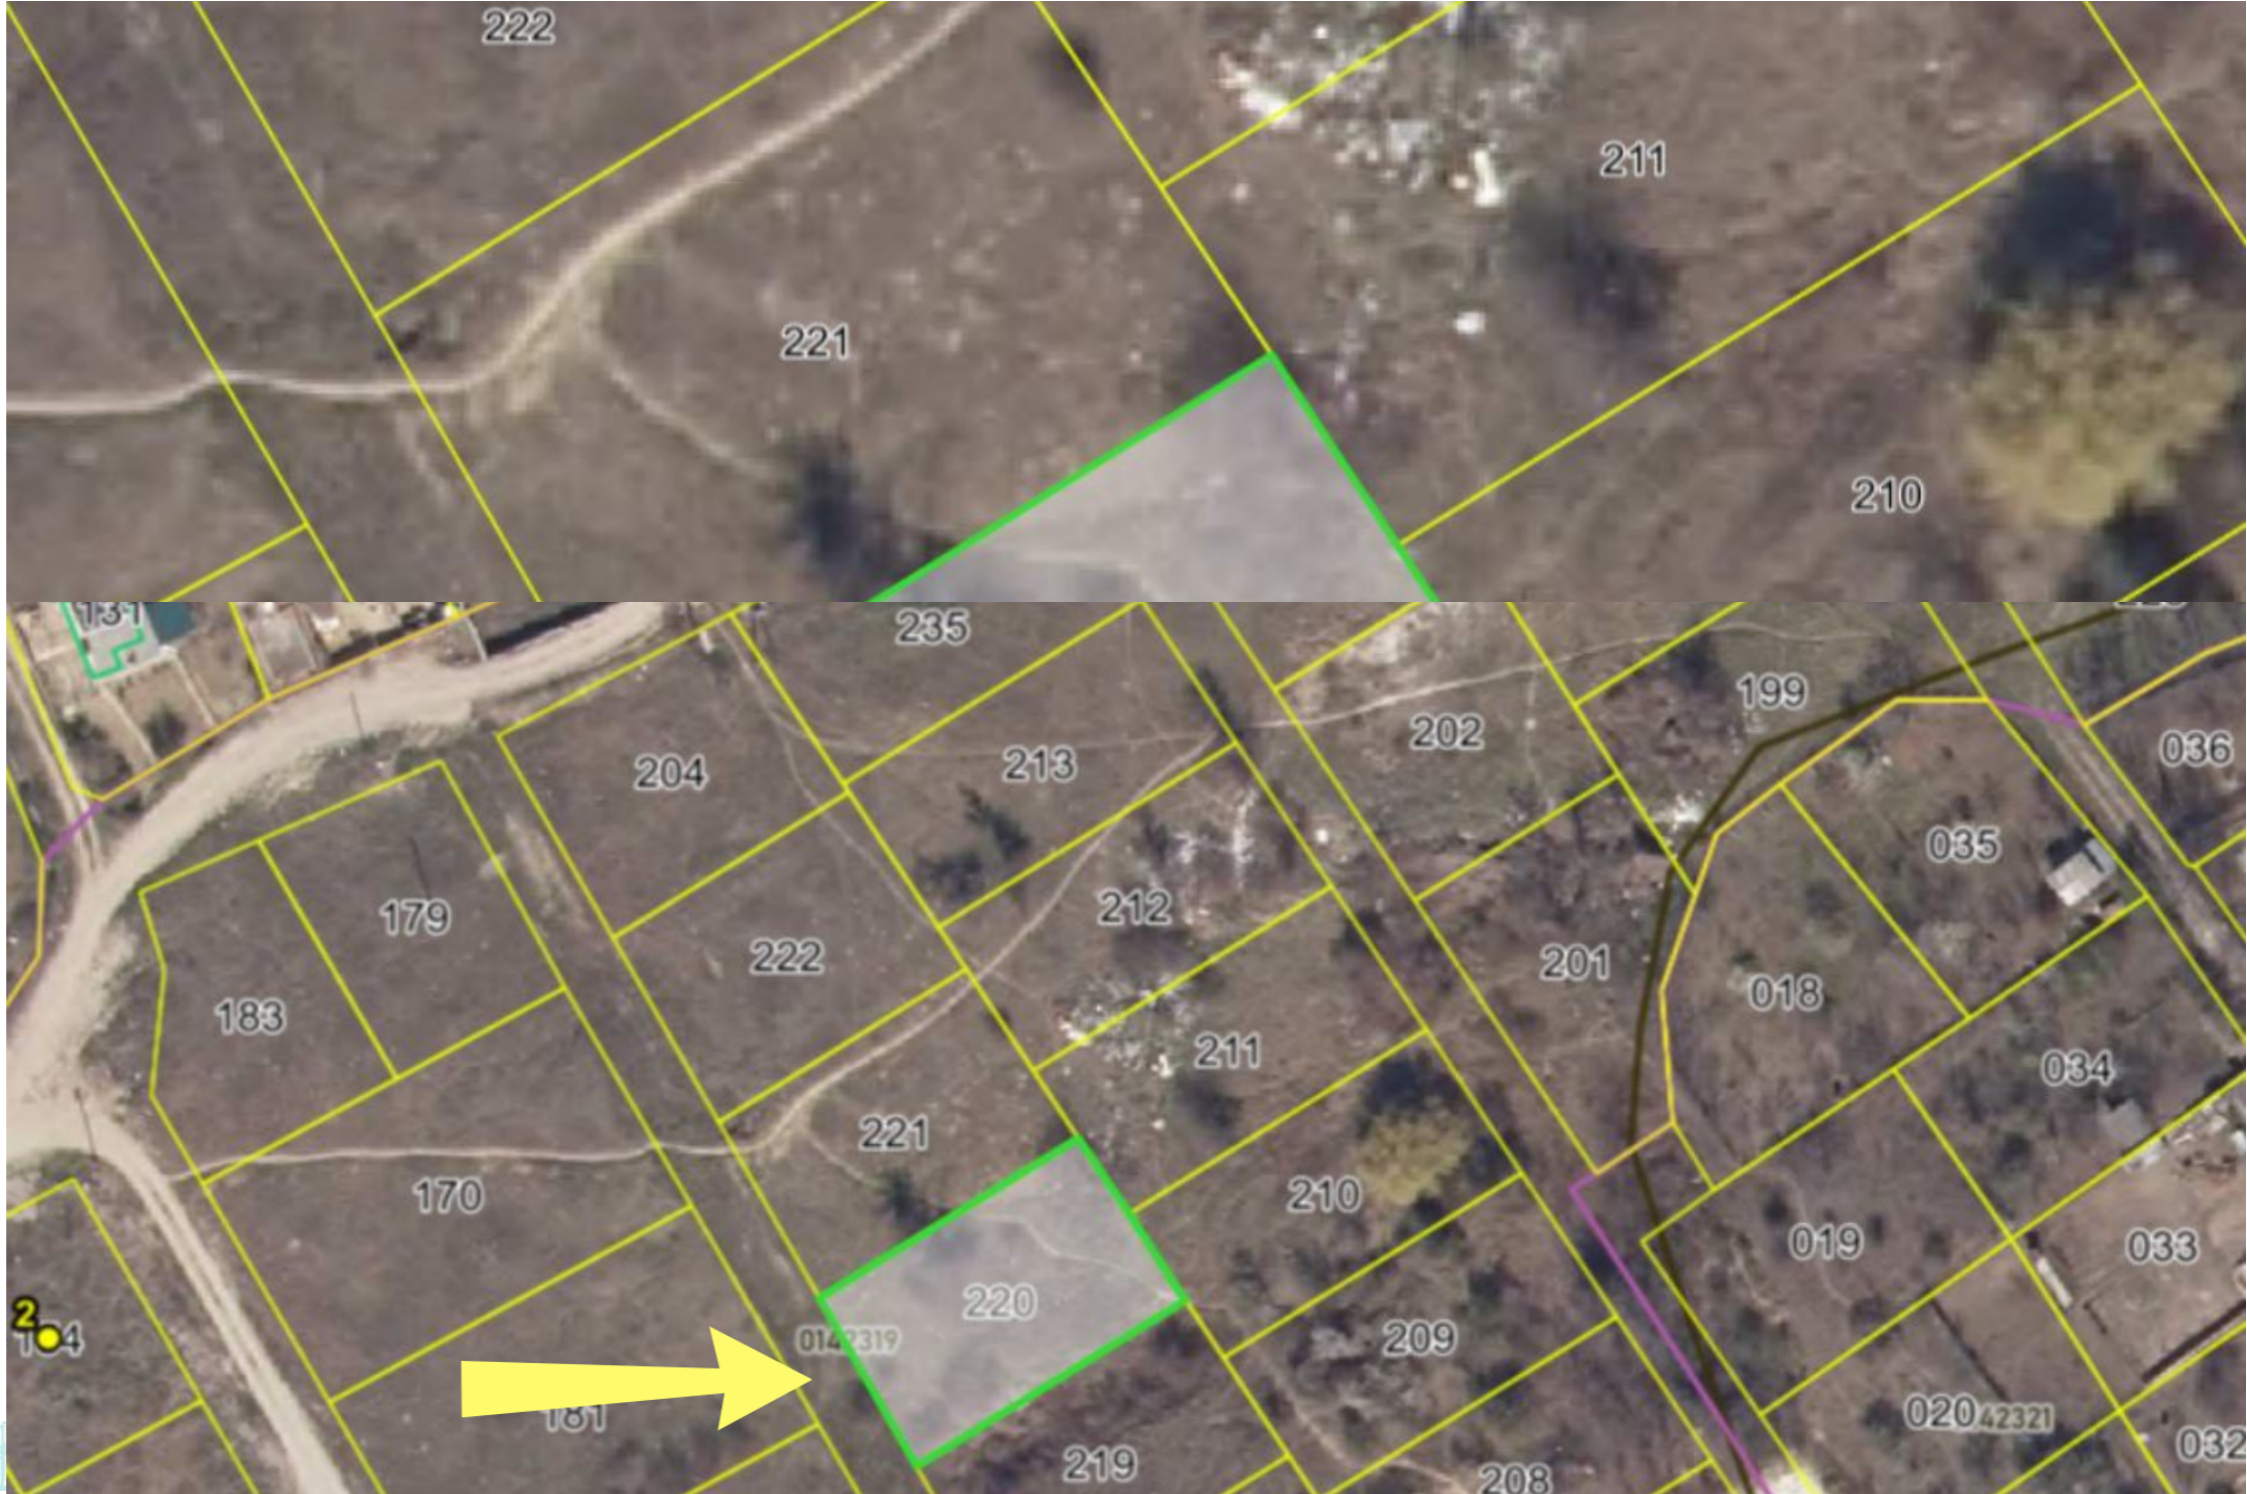

SAT. BIC, COM. BUBUIECI, MUN. CHIȘINĂU

Area, are
6

Land type
For building

Sale
17 000 €

Land for sale for construction, located in Bic village, Bubuieci commune, Chișinău

Total area: 6 ares

Features:

- New sector
- Neighbors already living in the area
- Utilities nearby
- Well-positioned location
- Gravel road

Maxim Antoniu

076 097 770