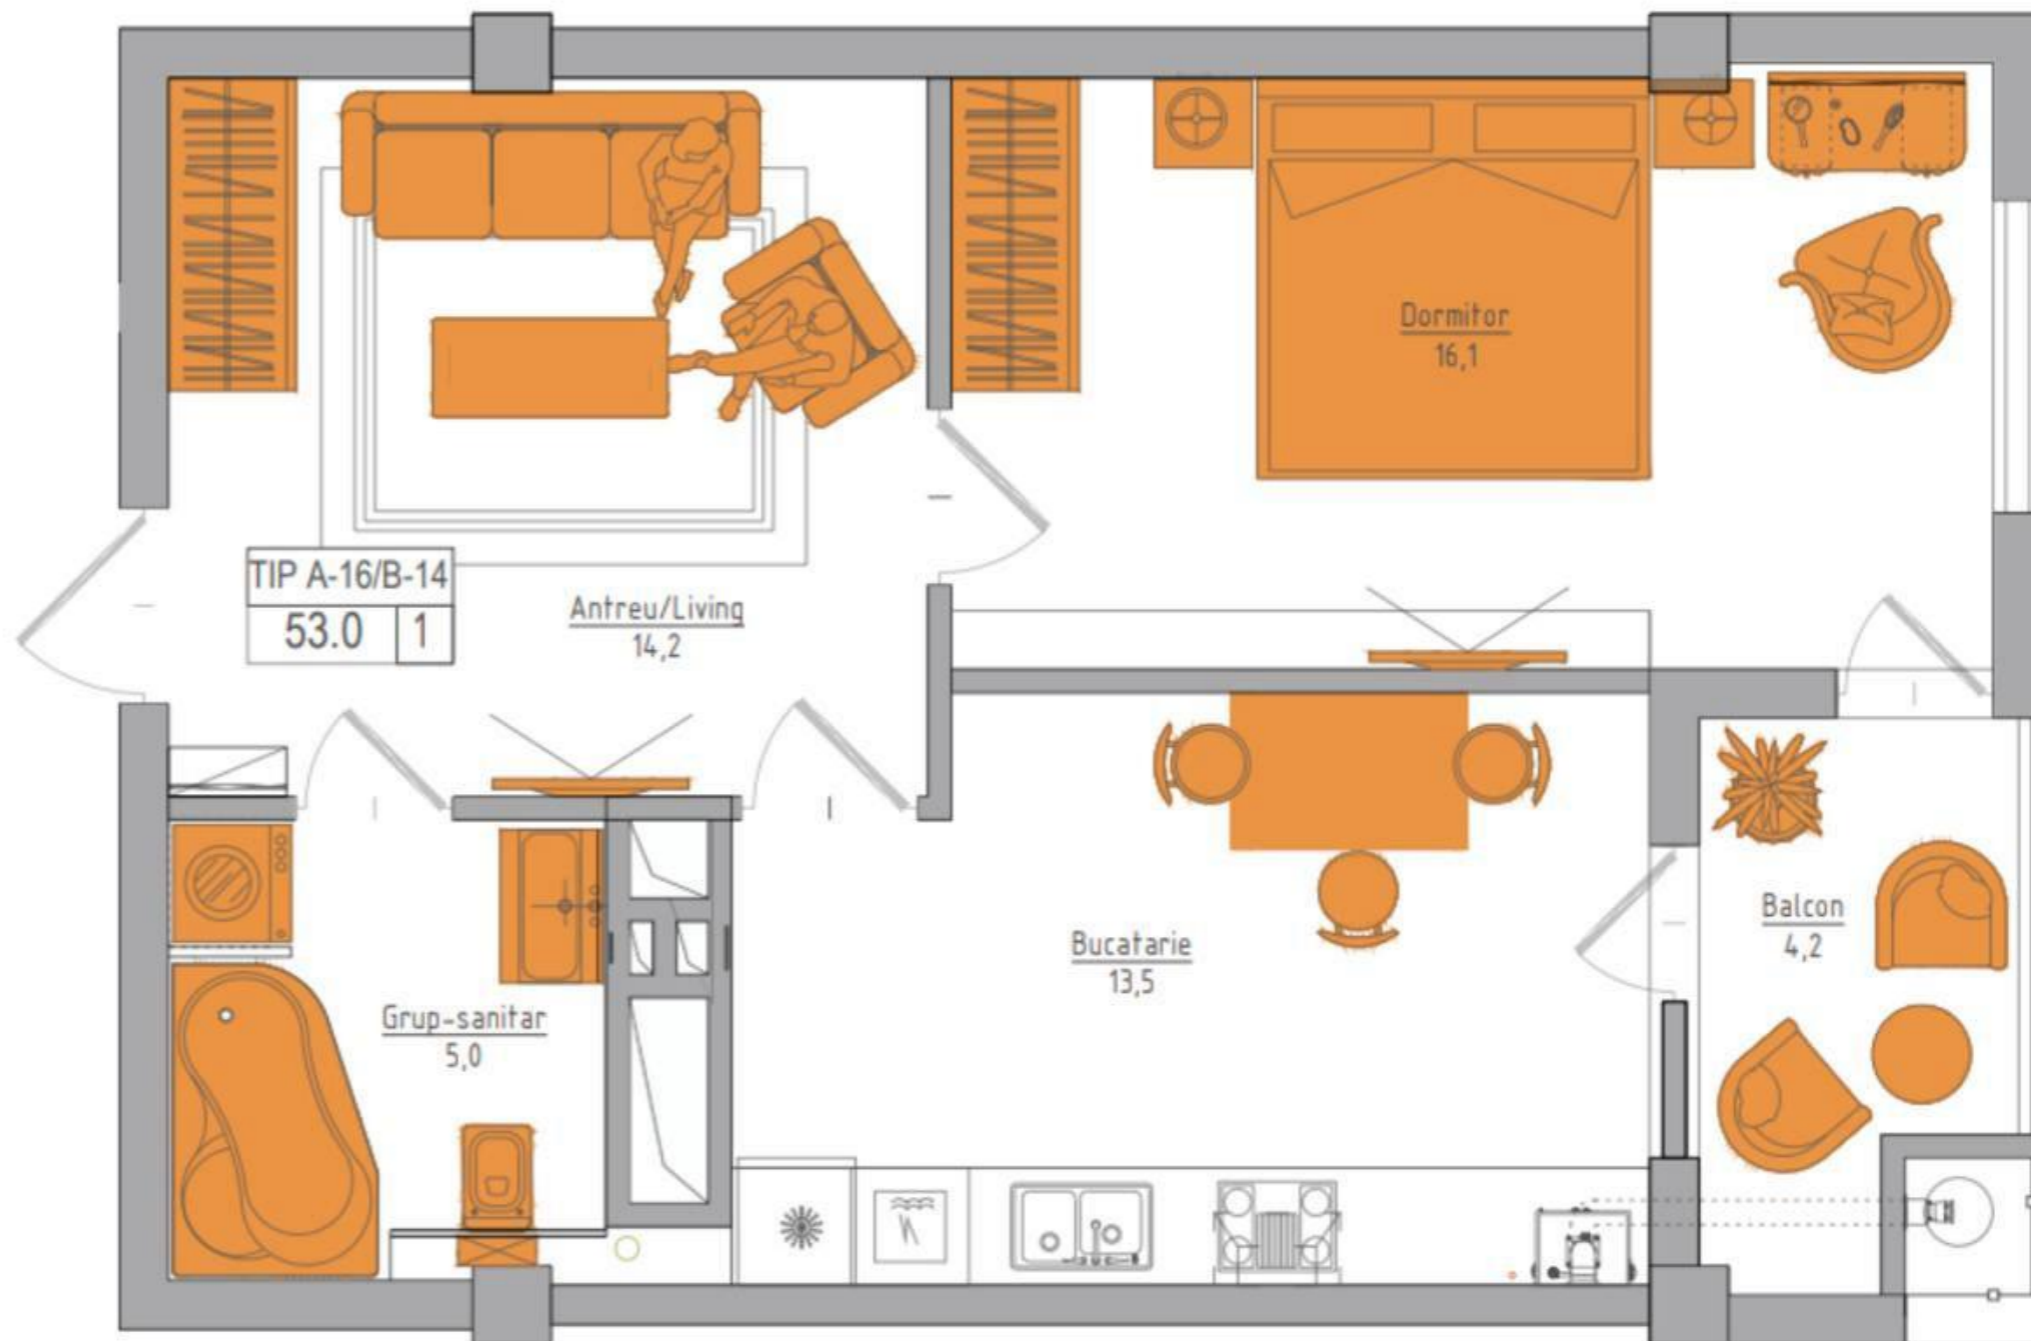

For sale: 1-bedroom apartment with living room, located in Telecentru, Hâncești Highway

Complex: Braus Millennium Park, developed by Braus Imobiliare

Available for installment purchase

Total area: 53 m²

Layout: bedroom, living room, kitchen, bathroom, balcony

Features:

- White box finish
- Autonomous heating
- Earthquake-resistant structure (up to magnitude 8 on the Richter scale)
- High ceilings – 3 m
- Underfloor heating
- Red Brikston brick walls
- Soundproof and energy-efficient windows
- Ventilated facade
- Two-level underground parking
- Modern, fast, and silent elevators
- Well-developed infrastructure
- Great location

Nearby: shopping centers, markets, kindergarten, school, Kaufland, McDonald's, South Bus/Train Station, publ

Sergiu Butucel

079 264 777