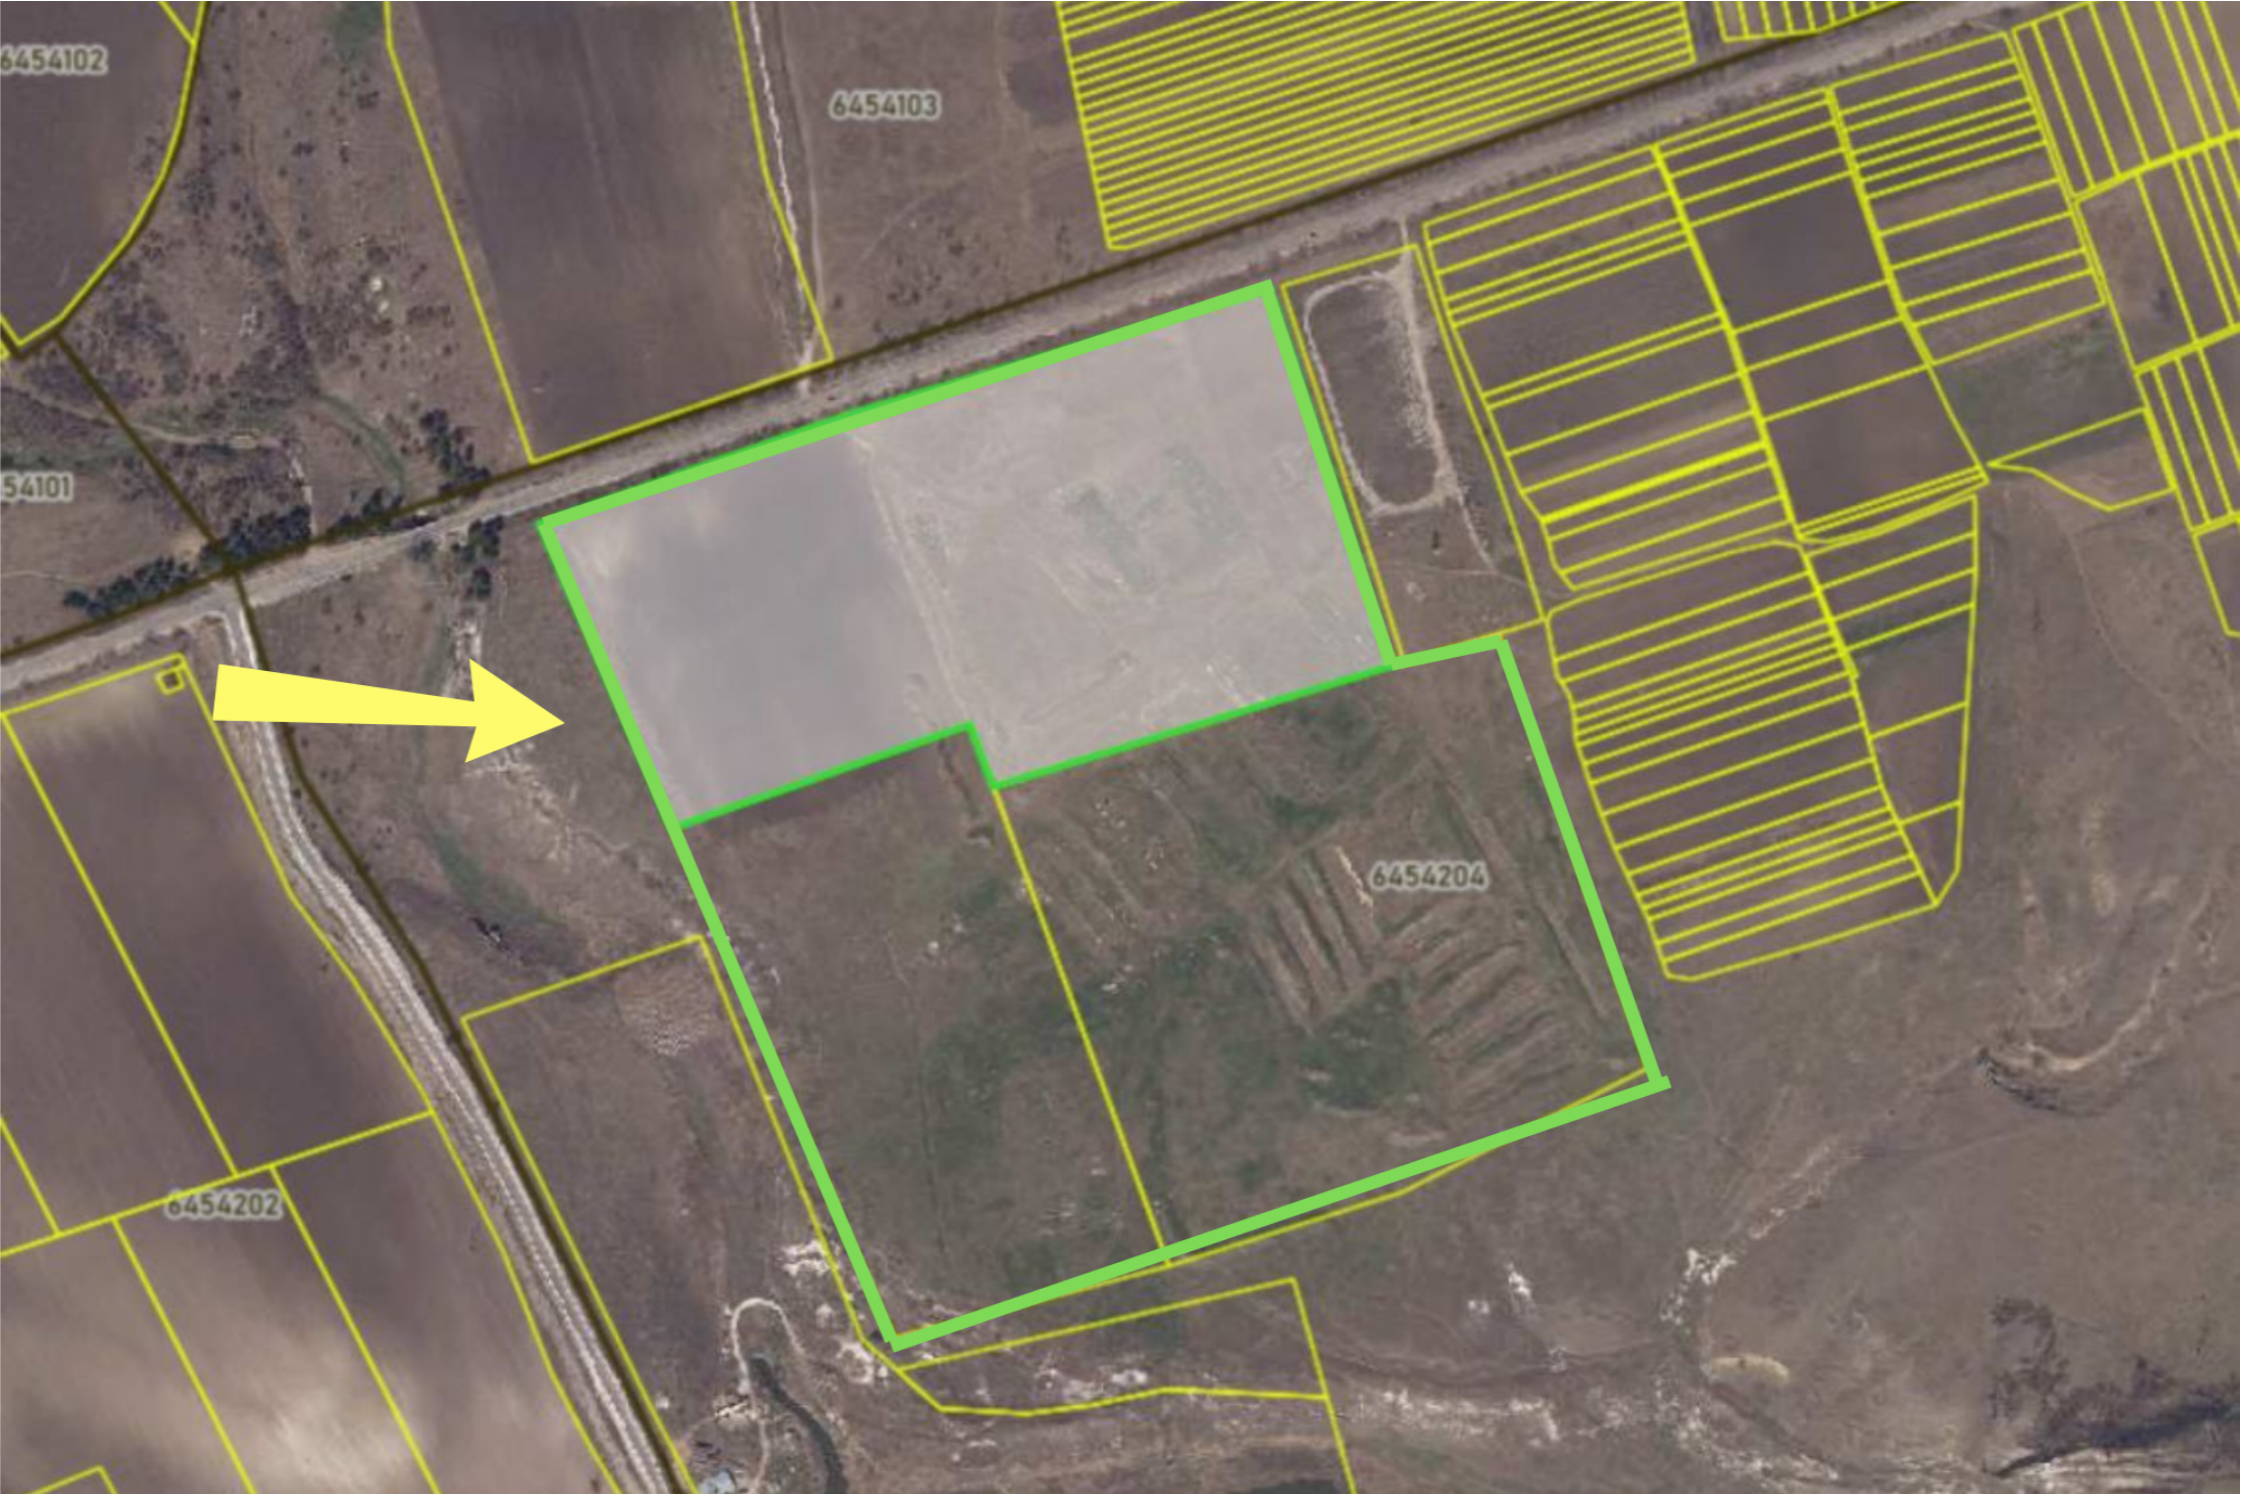

S. PIATRA, ORHEI

Area, are
2200

Land type
Agricultural

Sale
350 000 €

For sale: 22-hectare land plot, located in Orhei district, near Piatra village – a valuable property with strategic positioning and multiple development opportunities.

Easy access to main roads, quiet surroundings, and excellent potential for profitable investment.

The generous size allows for a wide range of agricultural, commercial, and industrial activities, making it ideal for both existing businesses and large-scale new projects.

Suitable for:

- intensive farming (wheat, corn, sunflower, rapeseed)
- orchards (apple, plum, cherry, walnut)
- vineyards
- modern greenhouses and vegetable farming
- livestock farming (cattle, sheep, goats, poultry)
- beekeeping
- fish farming / private ponds
- grain storage facilities
- industrial or production halls
- logistics parks / freight transport
- agricultural machinery service centers
-