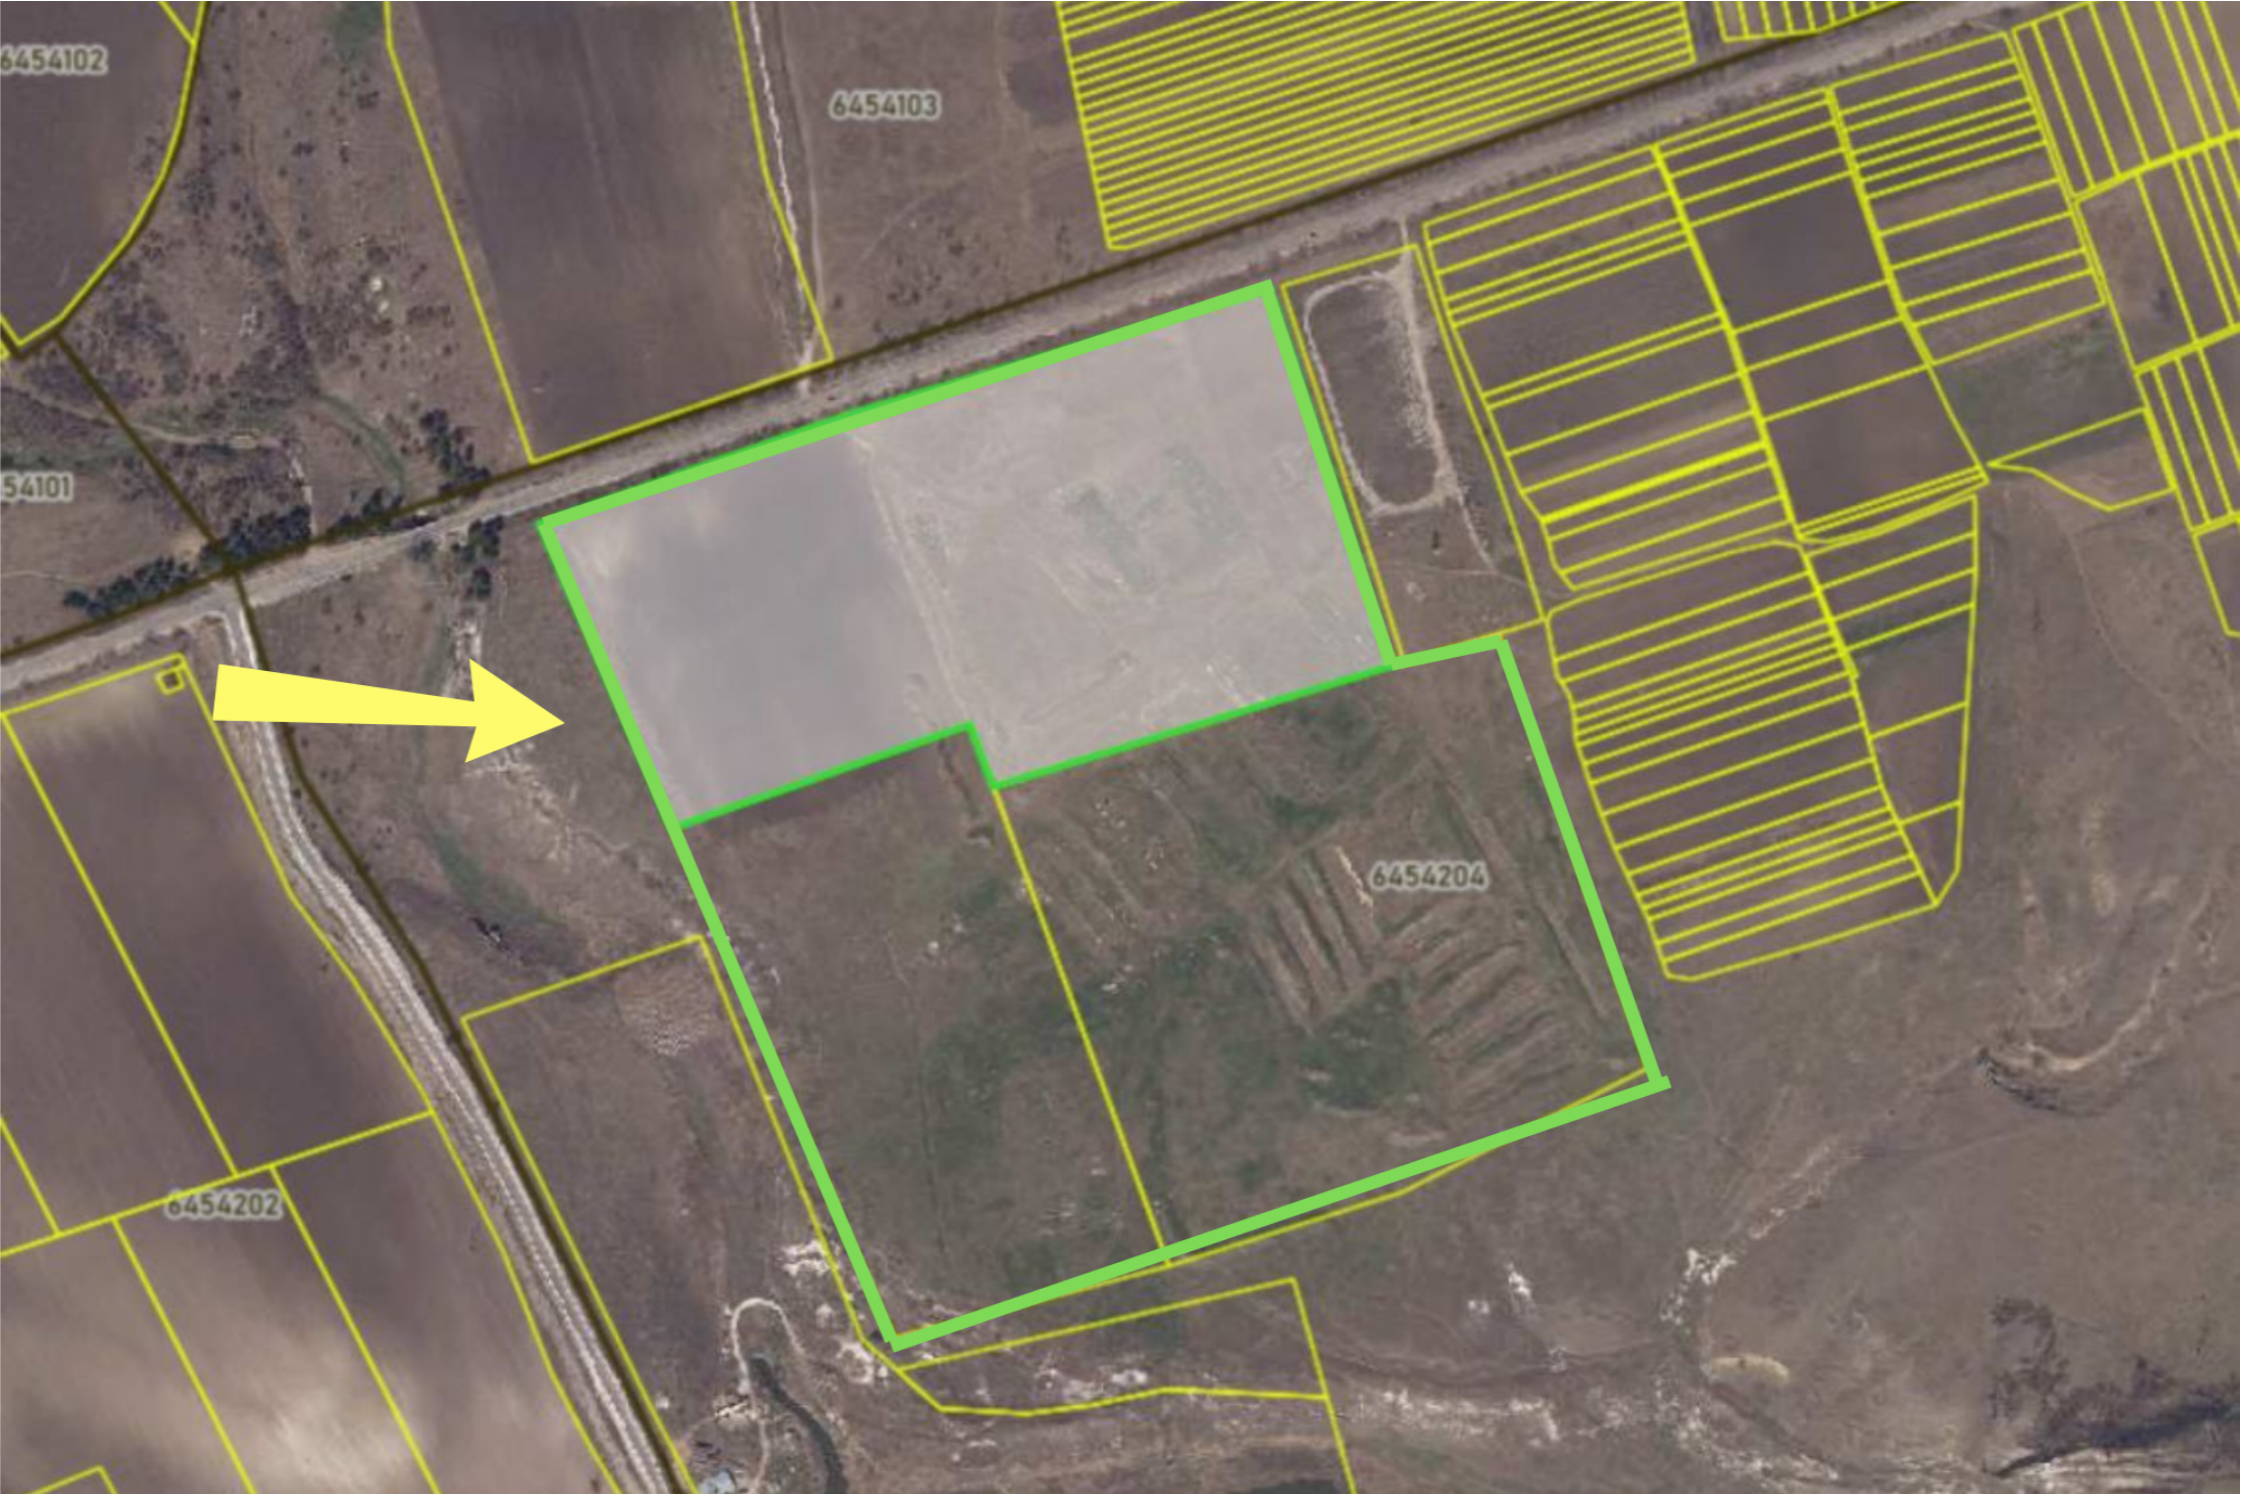

S. PIATRA, ORHEI

Area, are
2200

Land type
Agricultural

Sale
295 000 €

For sale: 22-hectare land plot, located in Orhei district, near Piatra village – a valuable property with strategic positioning and multiple development opportunities.

Easy access to main roads, quiet surroundings, and excellent potential for profitable investment.

The generous size allows for a wide range of agricultural, commercial, and industrial activities, making it ideal for both existing businesses and large-scale new projects.

Suitable for:

- intensive farming (wheat, corn, sunflower, rapeseed)
- orchards (apple, plum, cherry, walnut)
- vineyards
- modern greenhouses and vegetable farming
- livestock farming (cattle, sheep, goats, poultry)
- beekeeping
- fish farming / private ponds
- grain storage facilities
- industrial or production halls
- logistics parks / freight transport
- agricultural machinery service centers
-