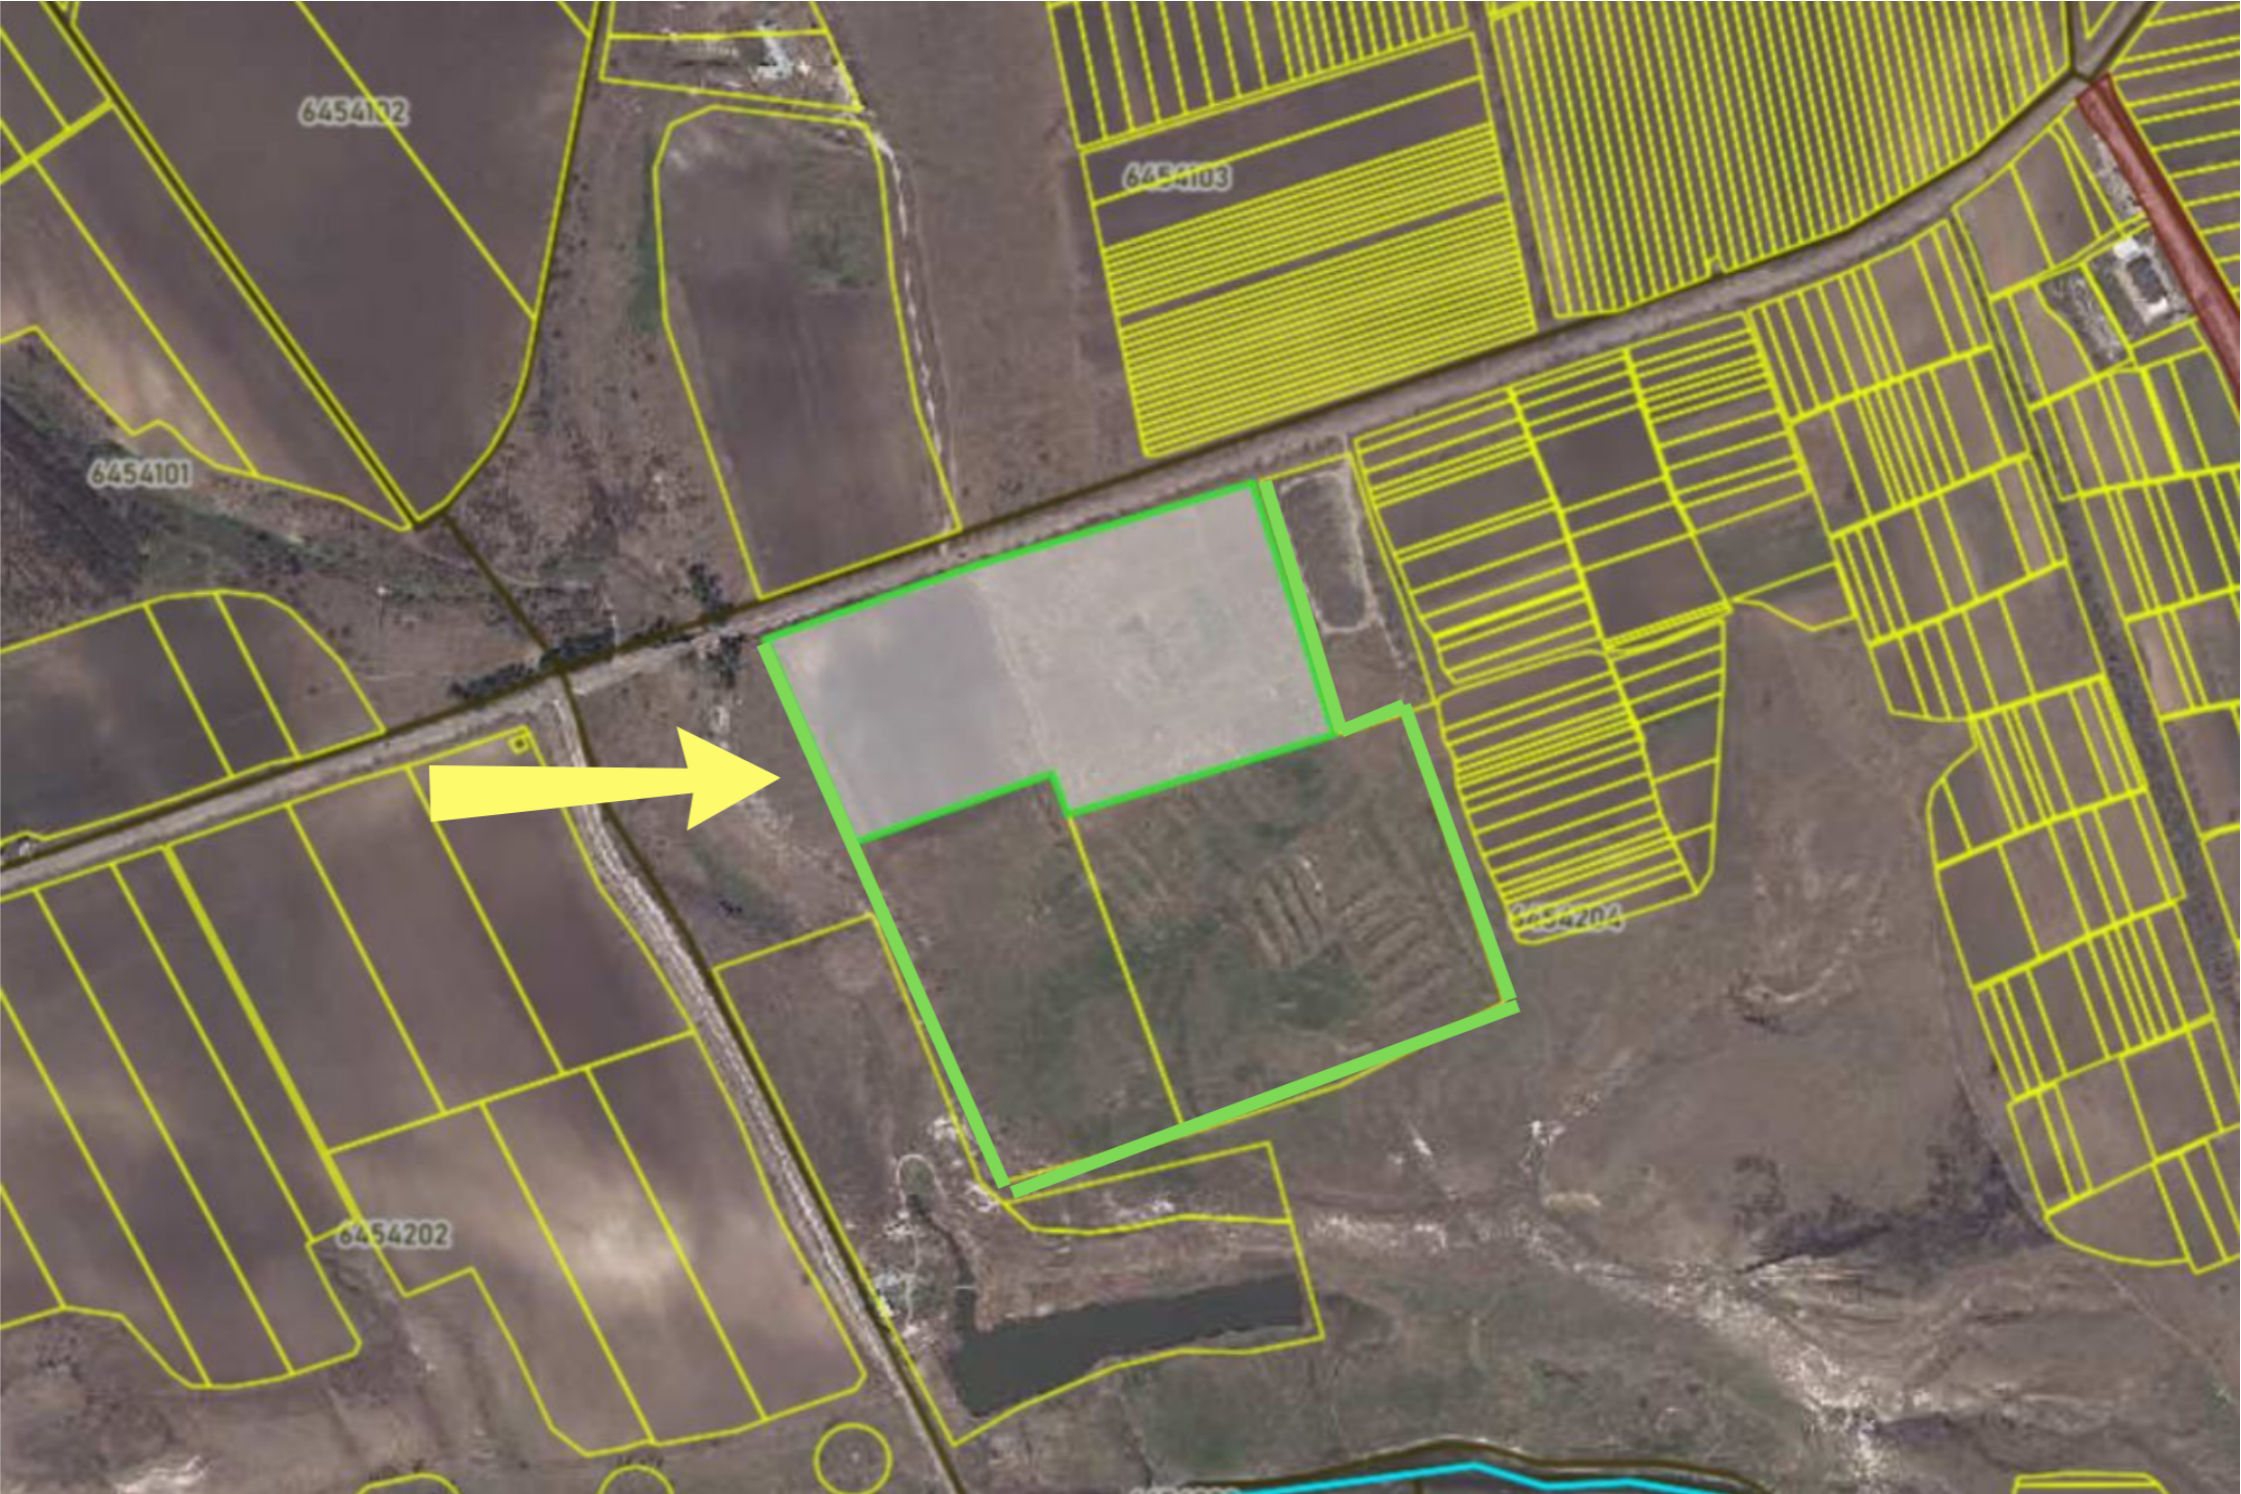

S. PIATRA, ORHEI

Area, are
2200

Land type
Agricultural

Sale
295 000 €

For sale: 22-hectare land plot, located in Orhei district, near Piatra village – a valuable property with strategic positioning and multiple development opportunities.

Easy access to main roads, quiet surroundings, and excellent potential for profitable investment.

The generous size allows for a wide range of agricultural, commercial, and industrial activities, making it ideal for both existing businesses and large-scale new projects.

Suitable for:

- intensive farming (wheat, corn, sunflower, rapeseed)
- orchards (apple, plum, cherry, walnut)
- vineyards
- modern greenhouses and vegetable farming
- livestock farming (cattle, sheep, goats, poultry)
- beekeeping
- fish farming / private ponds
- grain storage facilities
- industrial or production halls
- logistics parks / freight transport
- agricultural machinery service centers
-