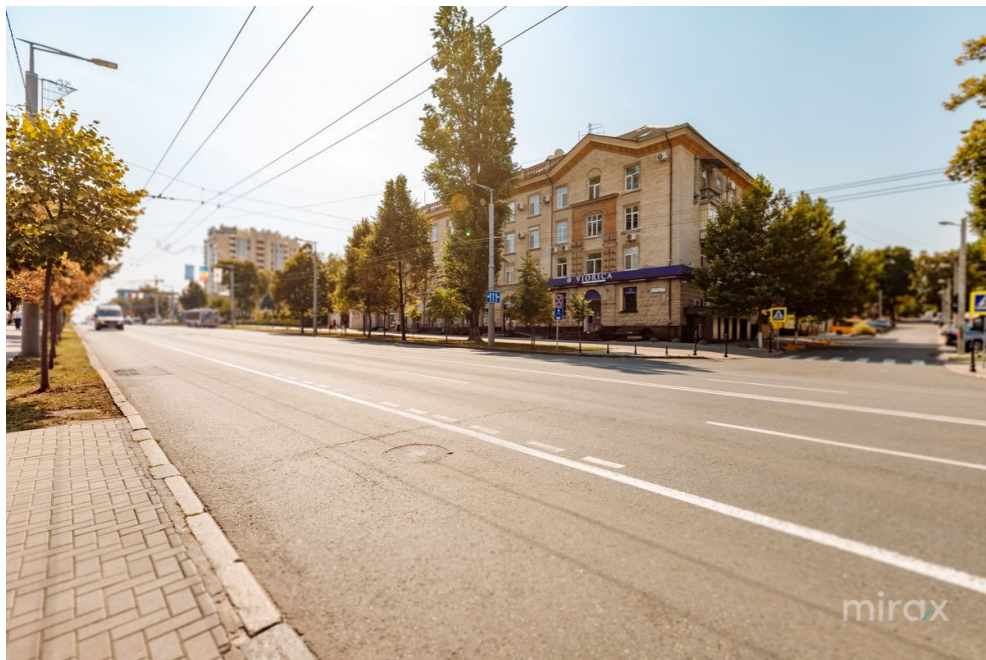

mirax

mirax

mirax

mirax

mirax

mirax

mirax

📍 STR. 31 AUGUST 1989, 85

☎ 078 27 77 17

✉ OFFICE@MIRAX.MD