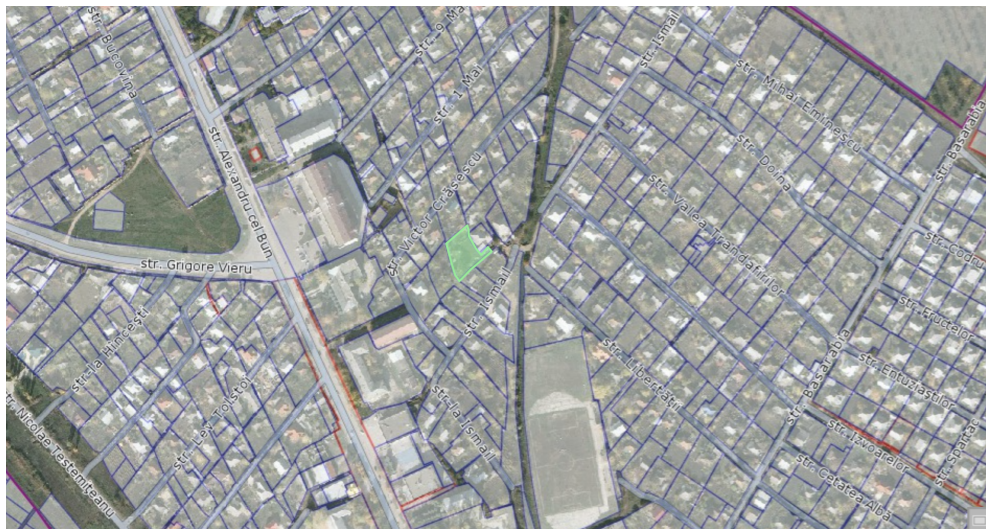

mirax

STR. 31 AUGUST 1989, 85

078 27 77 17

OFFICE@MIRAX.MD