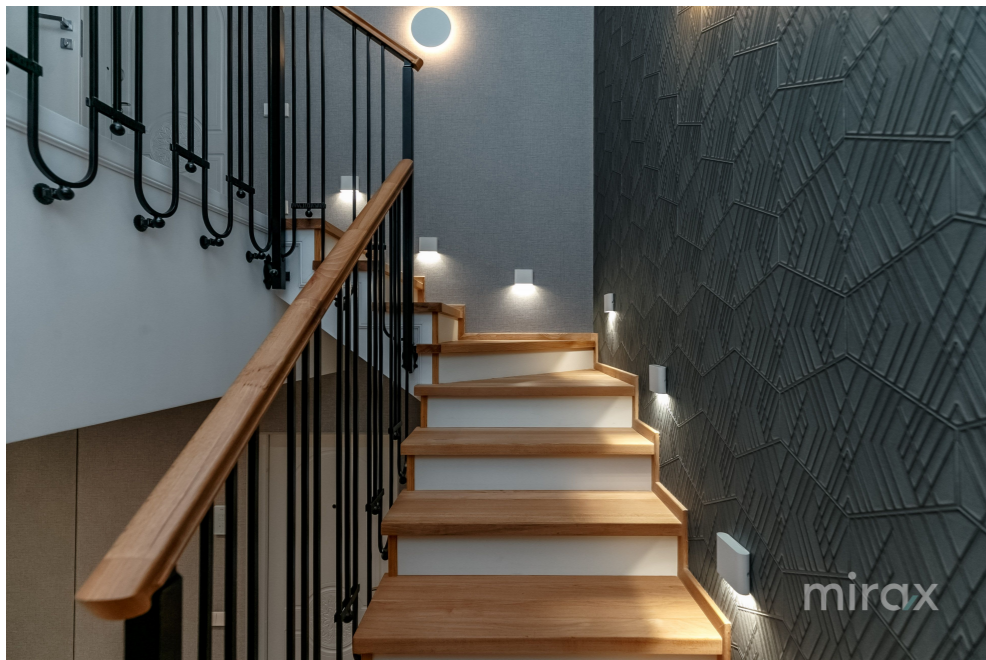

mirax

mirax

mirax

mirax

mirax

mirax