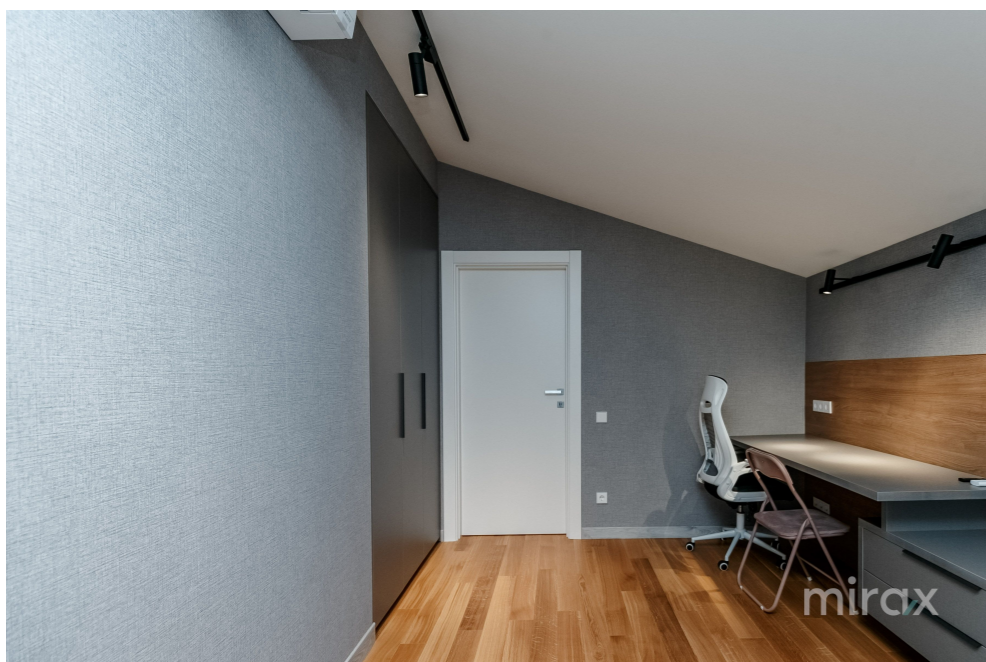

mirax

mirax

mirax

mirax

mirax

mirax