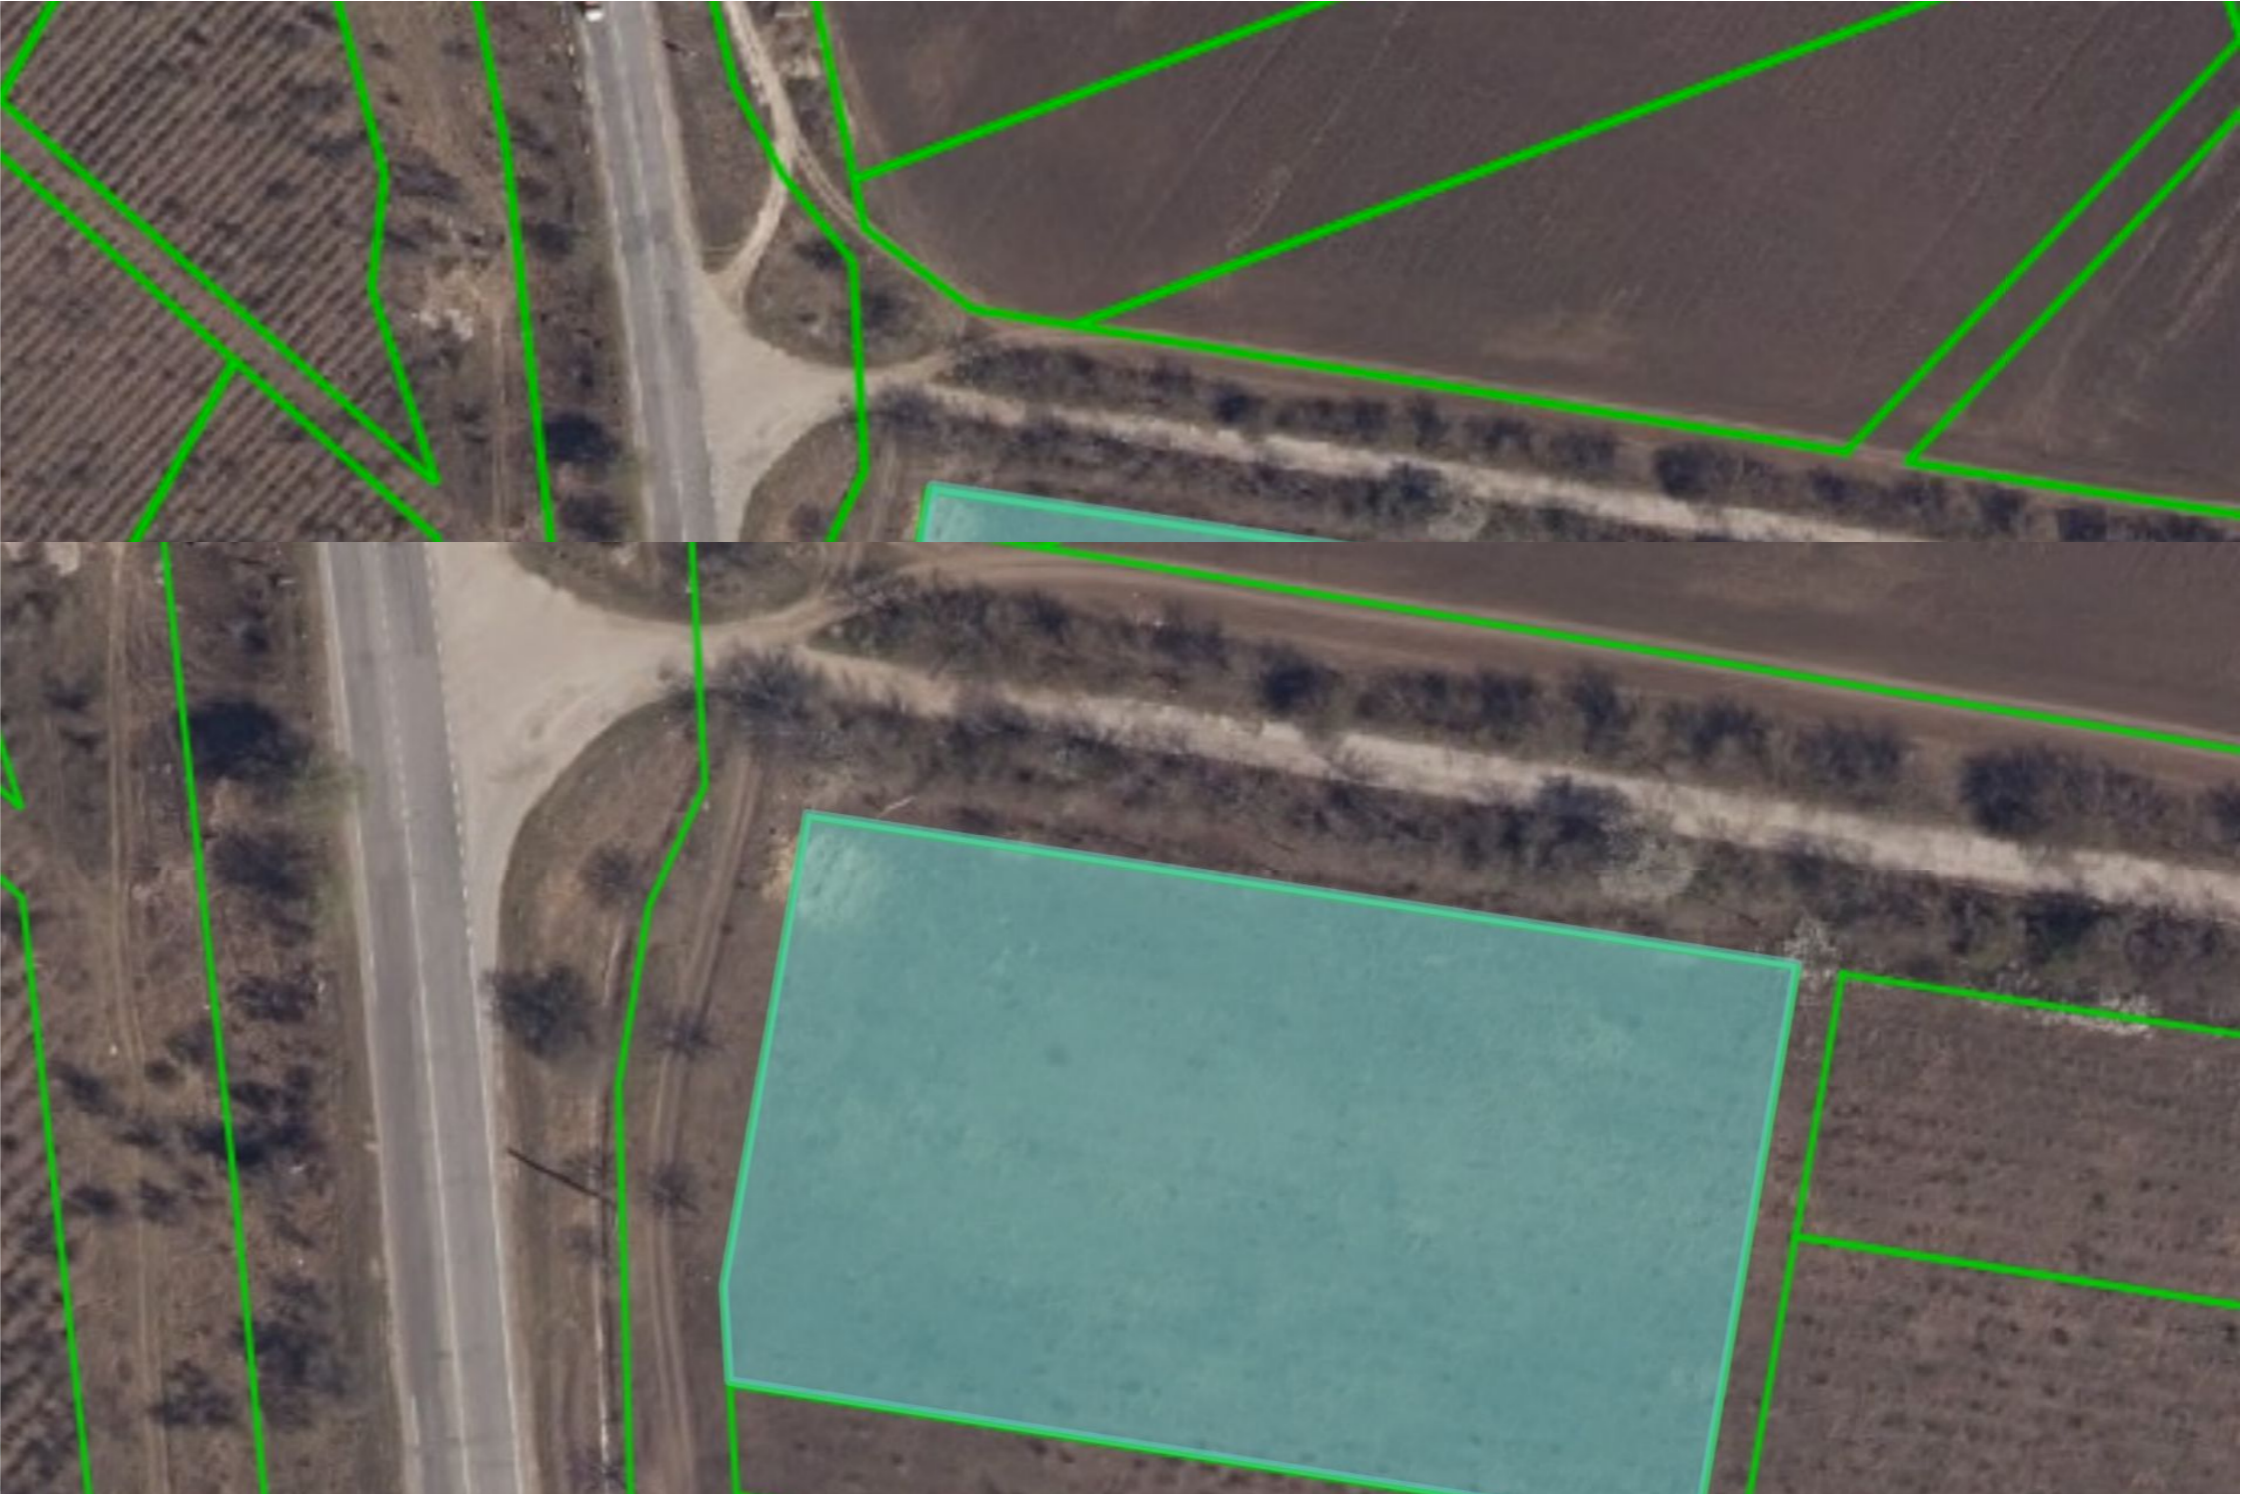

## OR. VADUL LUI VODĂ, CHIȘINĂU

Area, are

**69**

Land type

**Agricultural**

Sale

**69 000 €**

For sale land for construction on the first line of the route Chisinau-Vadul lui Vodă.

Total area: 69 ares

Intended for construction

Opening to the route - 70 meters

Location - first line

Incline - 10-15%

Vergiliu Cotruța

076 057 776

Localizare pe hartă

OR. VADUL LUI VODĂ, CHIȘINĂU