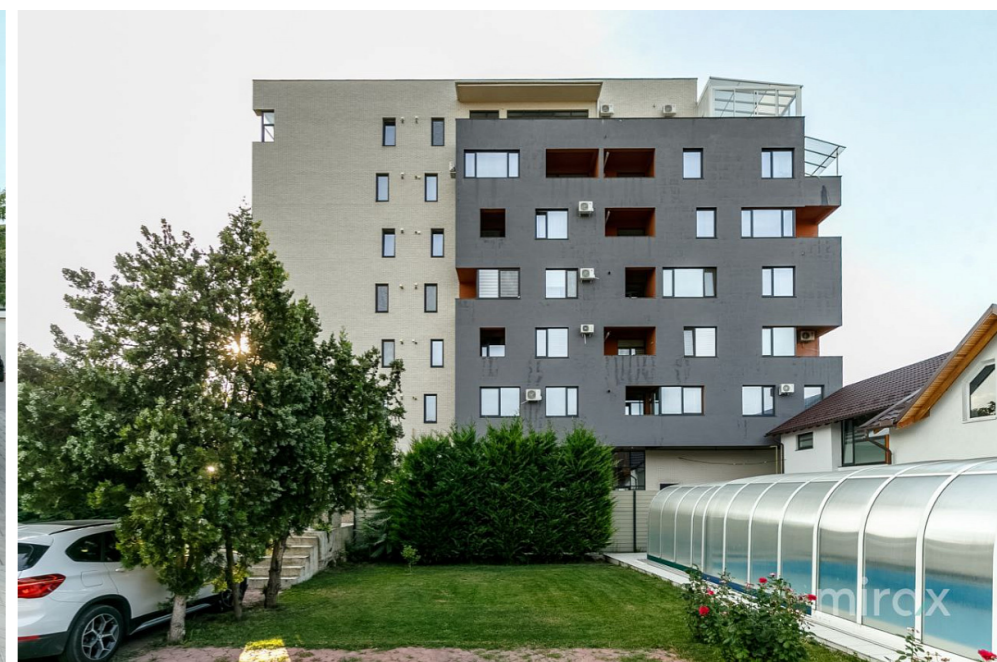

mirax

mirax

mirax

mirax

mirax

mirax