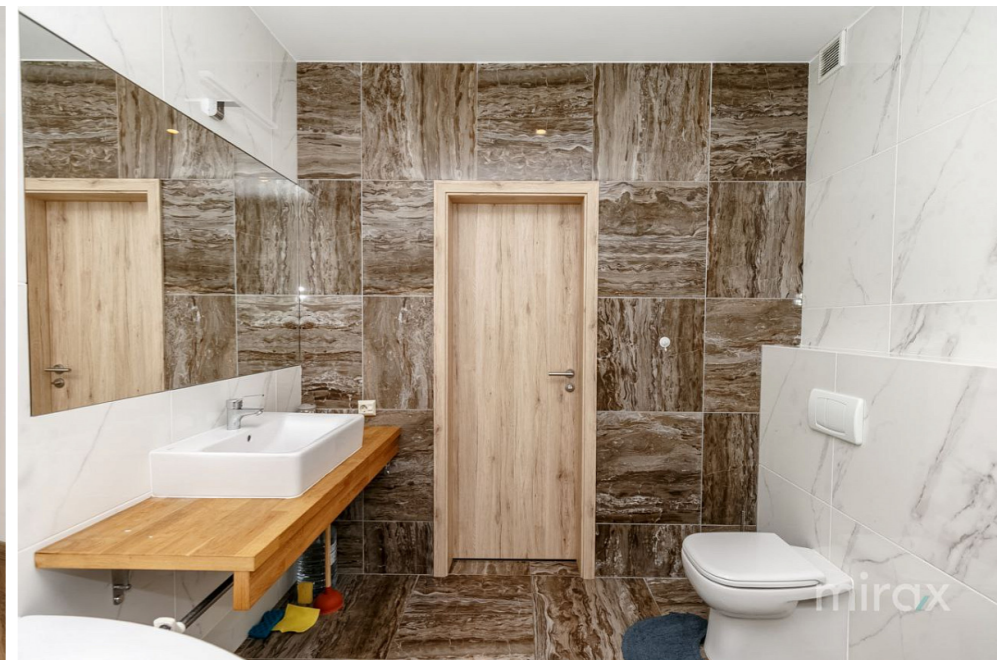

mirax

mirax

mirax

mirax

mirax

mirax