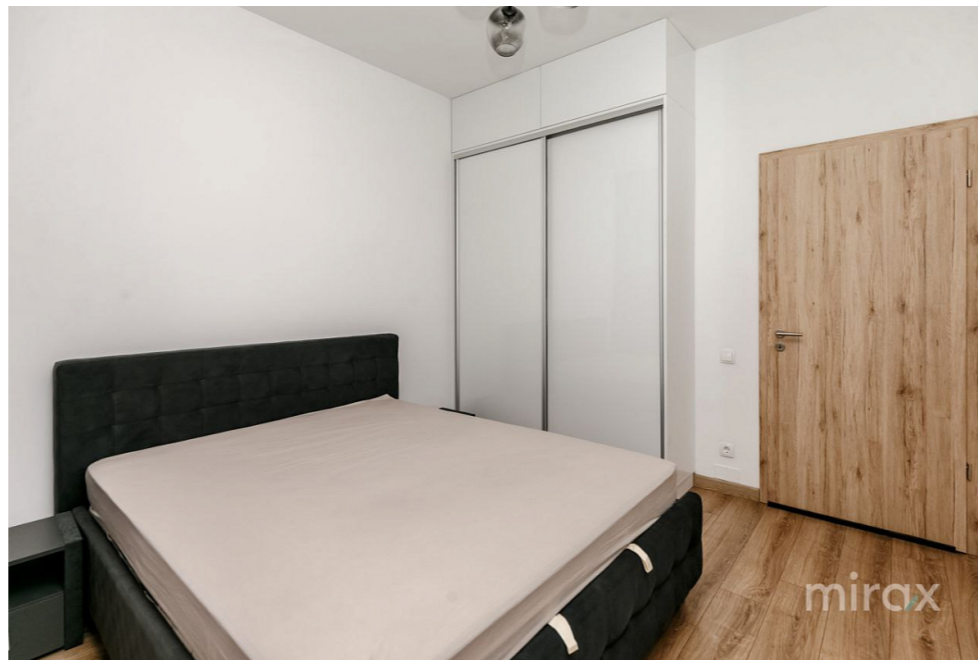

mirax

mirax

mirax

mirax

mirax

mirax