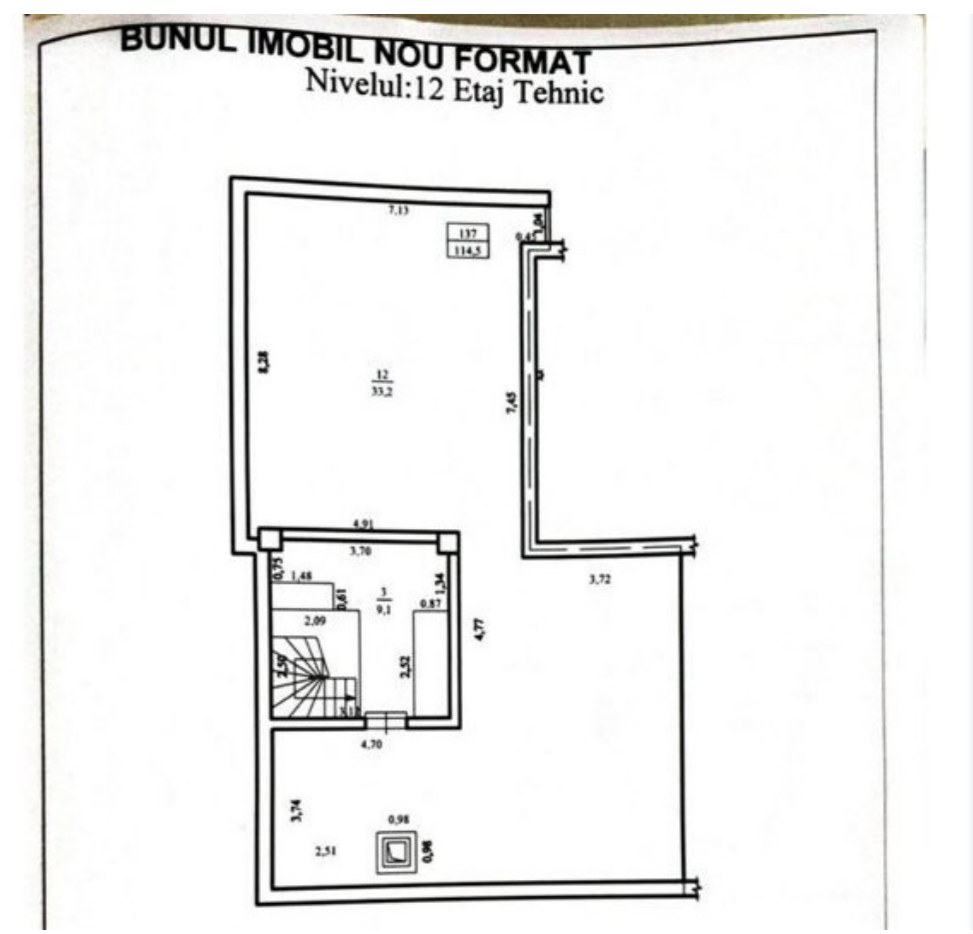

mirax

📍 STR. 31 AUGUST 1989, 85

☎ 078 27 77 17

✉ OFFICE@MIRAX.MD