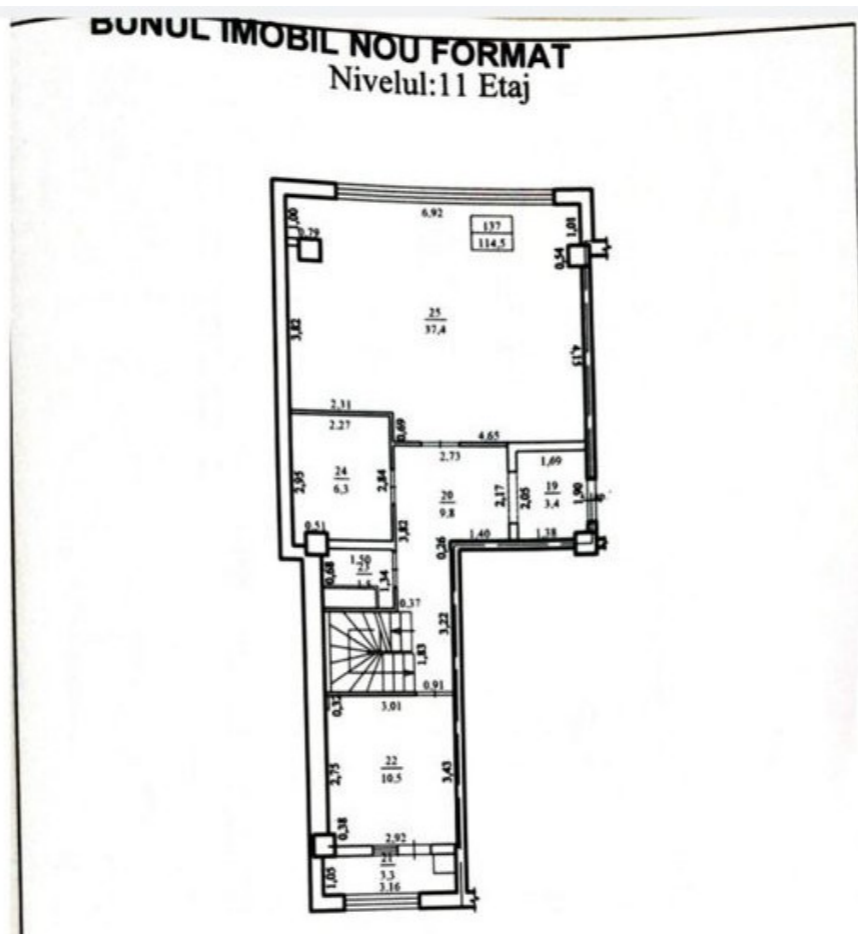

mirax

📍 STR. 31 AUGUST 1989, 85

☎ 078 27 77 17

✉ OFFICE@MIRAX.MD