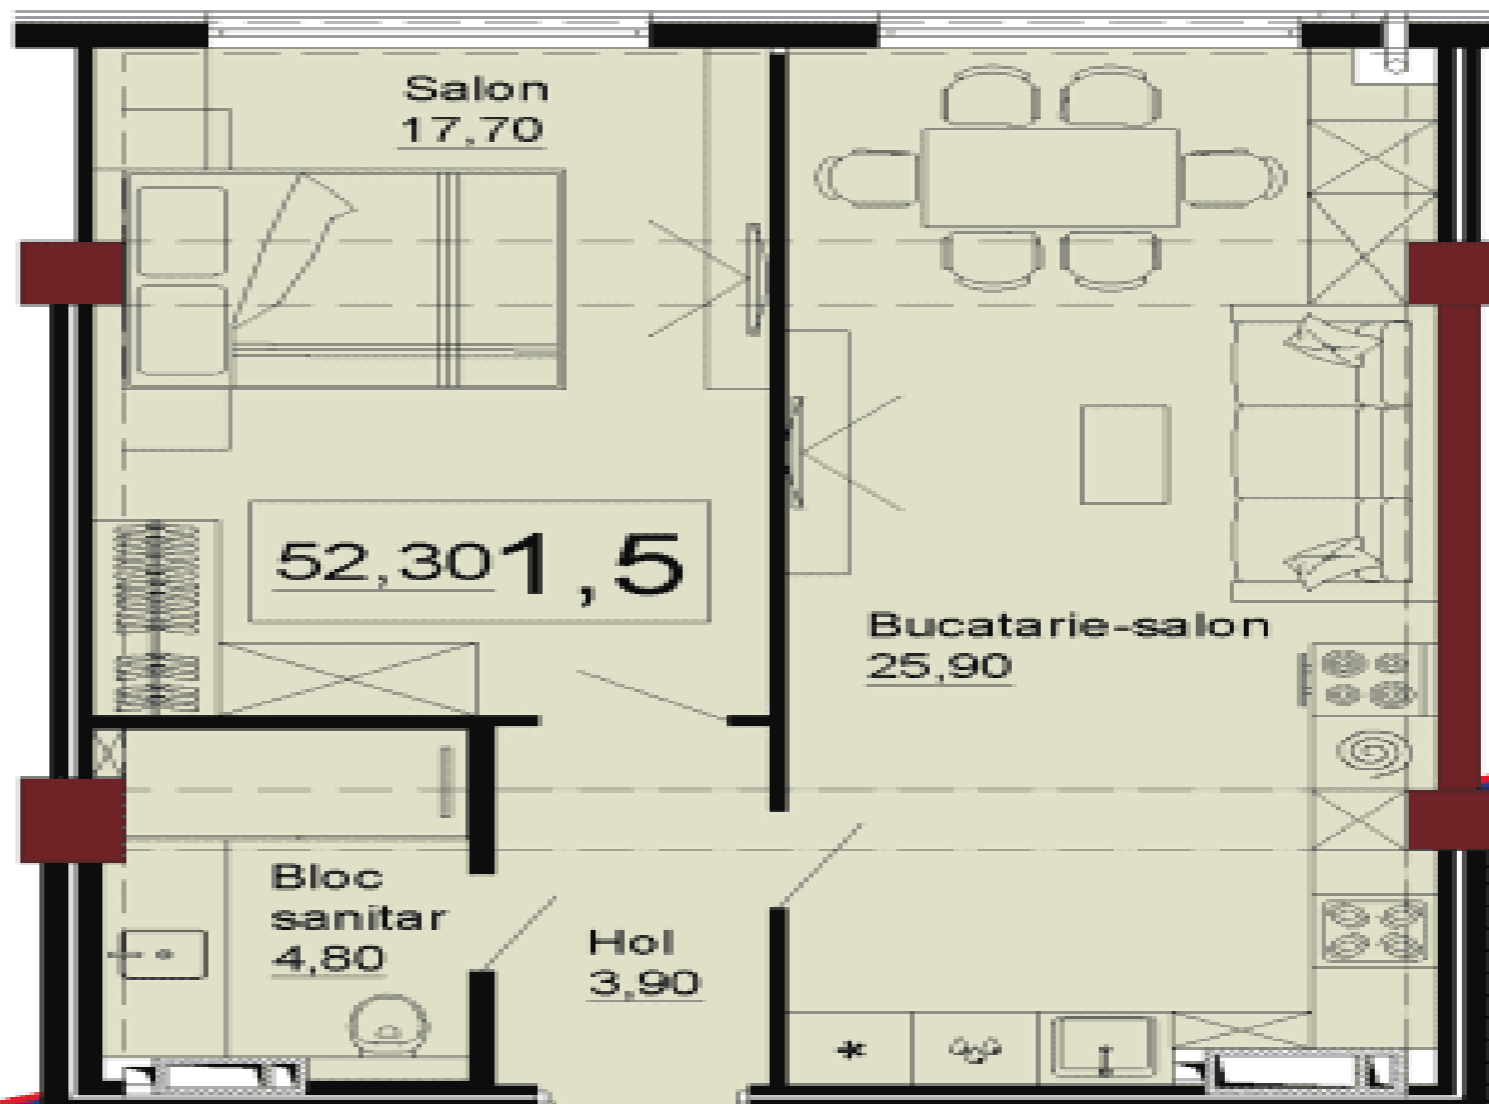

Apartment with 1 room and living room for sale on

Ialoveni str., Telecentru.

Estate SunRise Residential Complex.

Total area: 53 sqm

Partitioning: bedroom, living room combined with kitchen,
bathroom block, entrance hall.

Characteristics:

- the white version;
- underground parking lot;
- armored door;
- autonomous heating;
- closed courtyard;
- playground.

Commissioning – Quarter IV (2023)

Easy access to public transport in any direction of the
city.