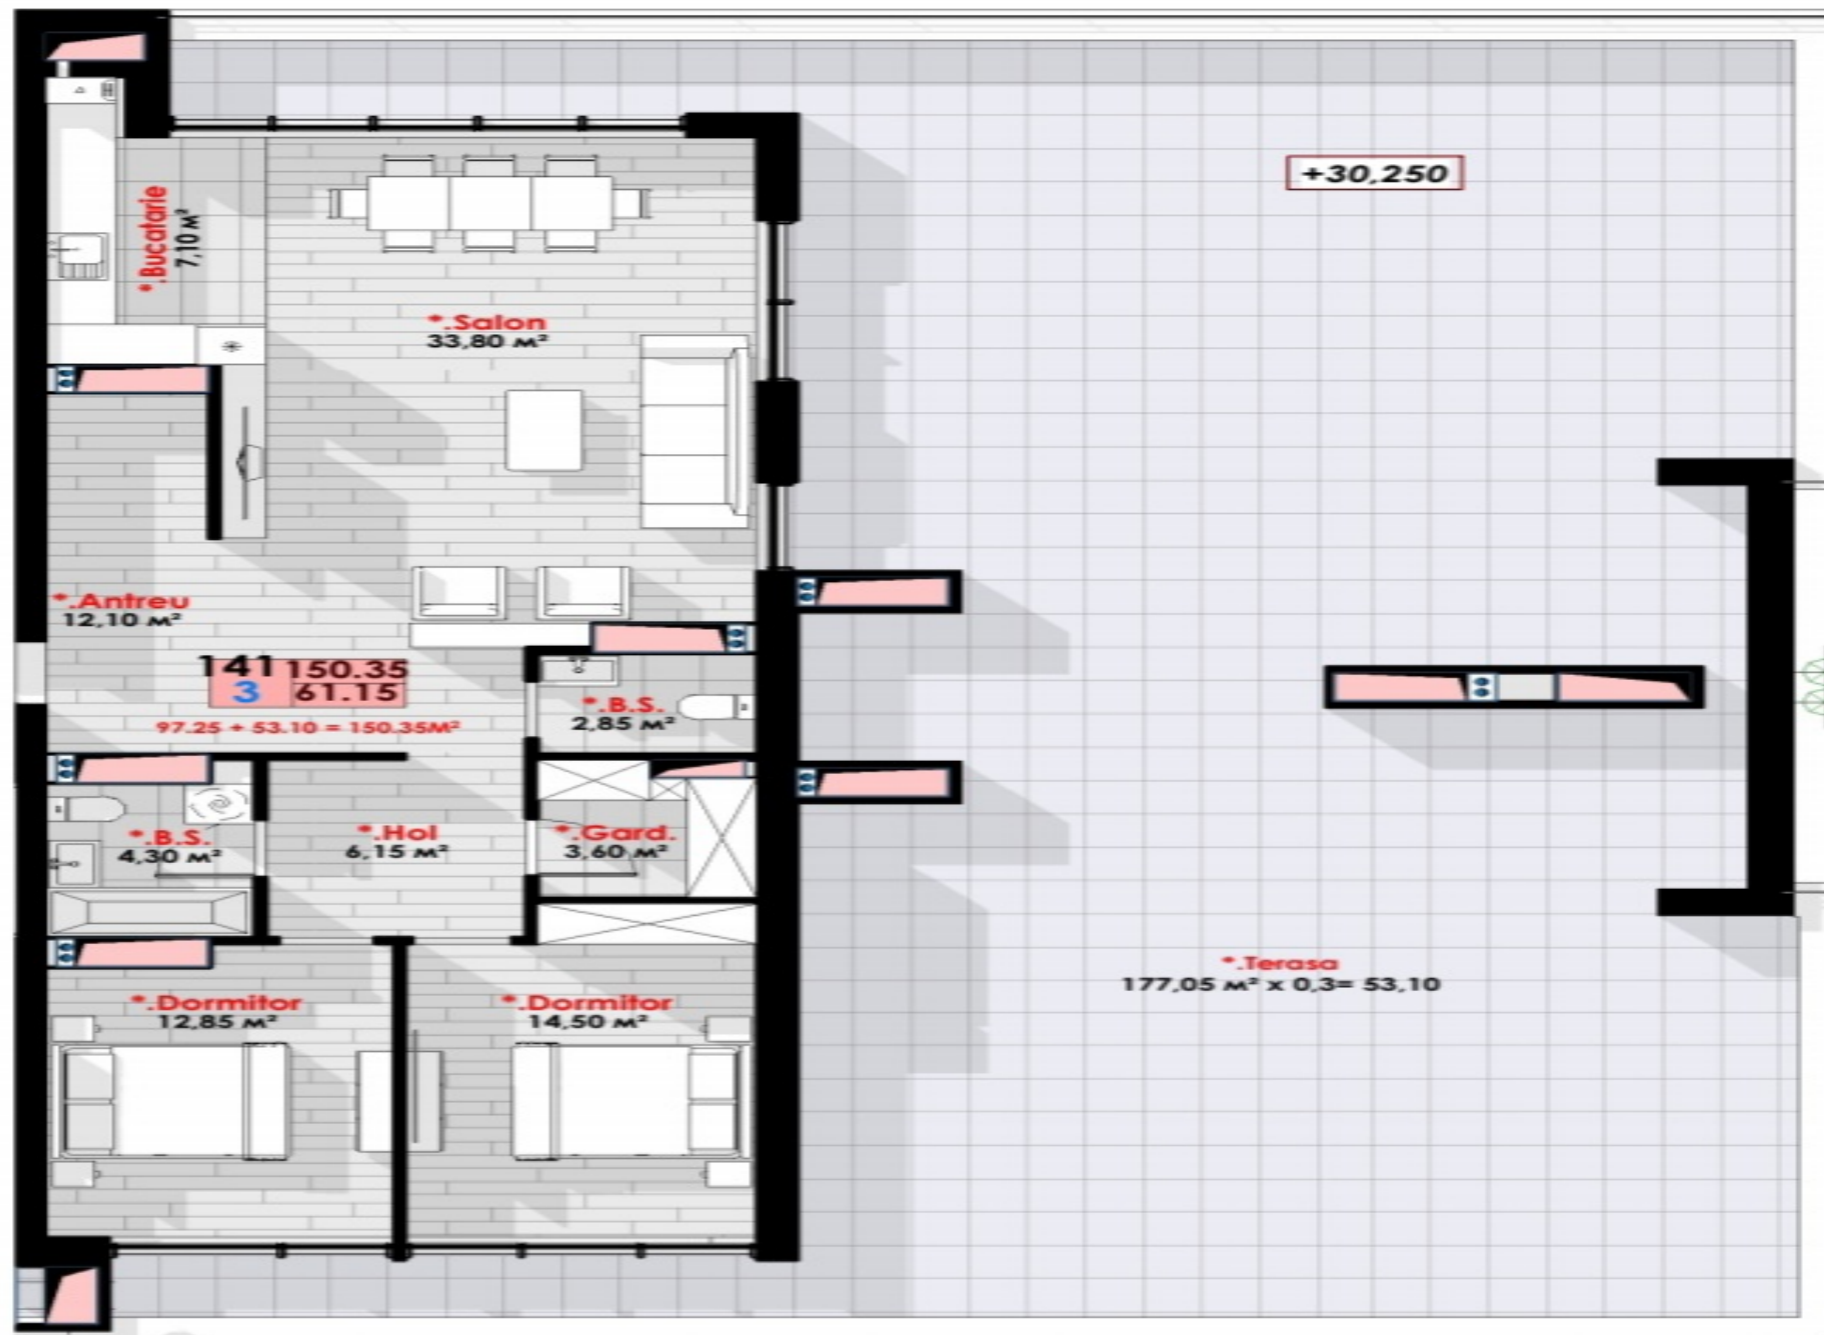

Penthouse for sale with 2 rooms and a living room in the new "Eco House" complex, located in the Telecentru, on Ialoveni str.

Construction company: Pamir Construct.

Total area: 151 m.p.

Compartmentation: entrance hall, kitchen combined with living room, 2 bedrooms, 2 sanitary blocks, storage room, terrace (177 m.p.)

Characteristics:

- the white version;
- autonomous heating;
- thermopane/panoramic windows;
- located in the ecological zone of the Telecentru sector;
- developed infrastructure;
- modern architecture;
- warm floor;
- panoramic view;

Alexandru Rebeja
- underground parking lot.

078 229 777

The courtyard of the complex is equipped with a playground for children, 24/24 security and video