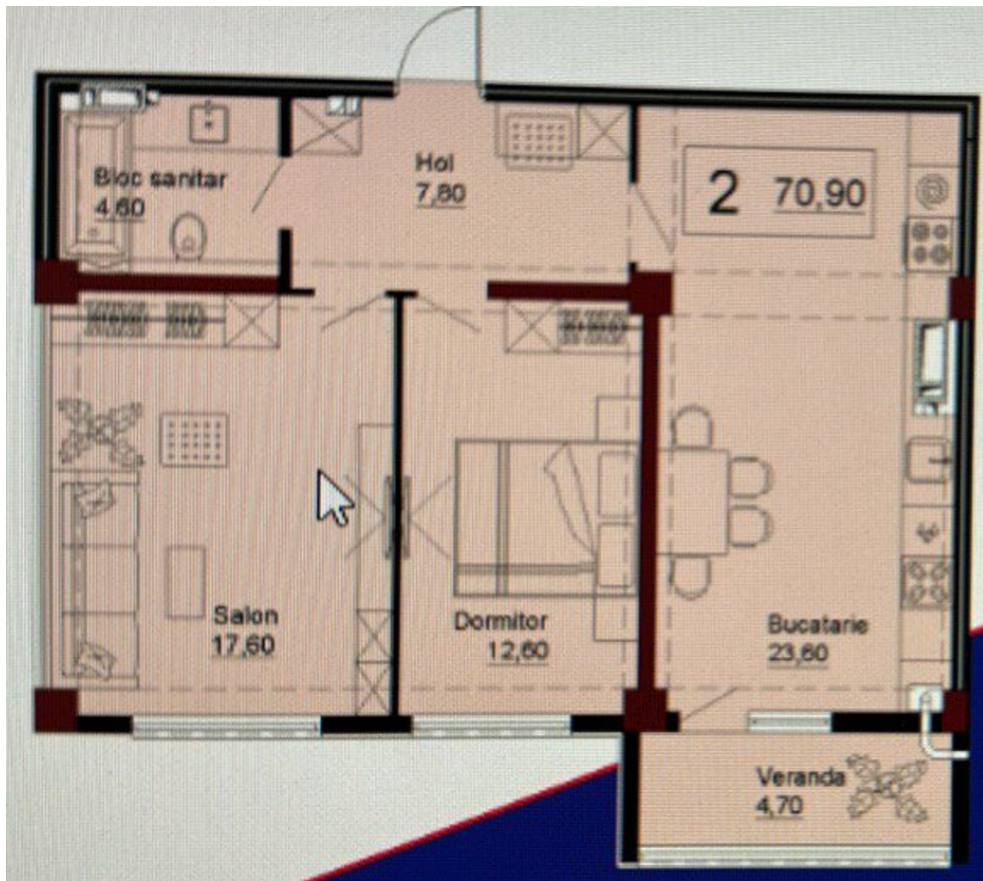

mirax

📍 STR. 31 AUGUST 1989, 85

☎ 078 27 77 17

✉ OFFICE@MIRAX.MD